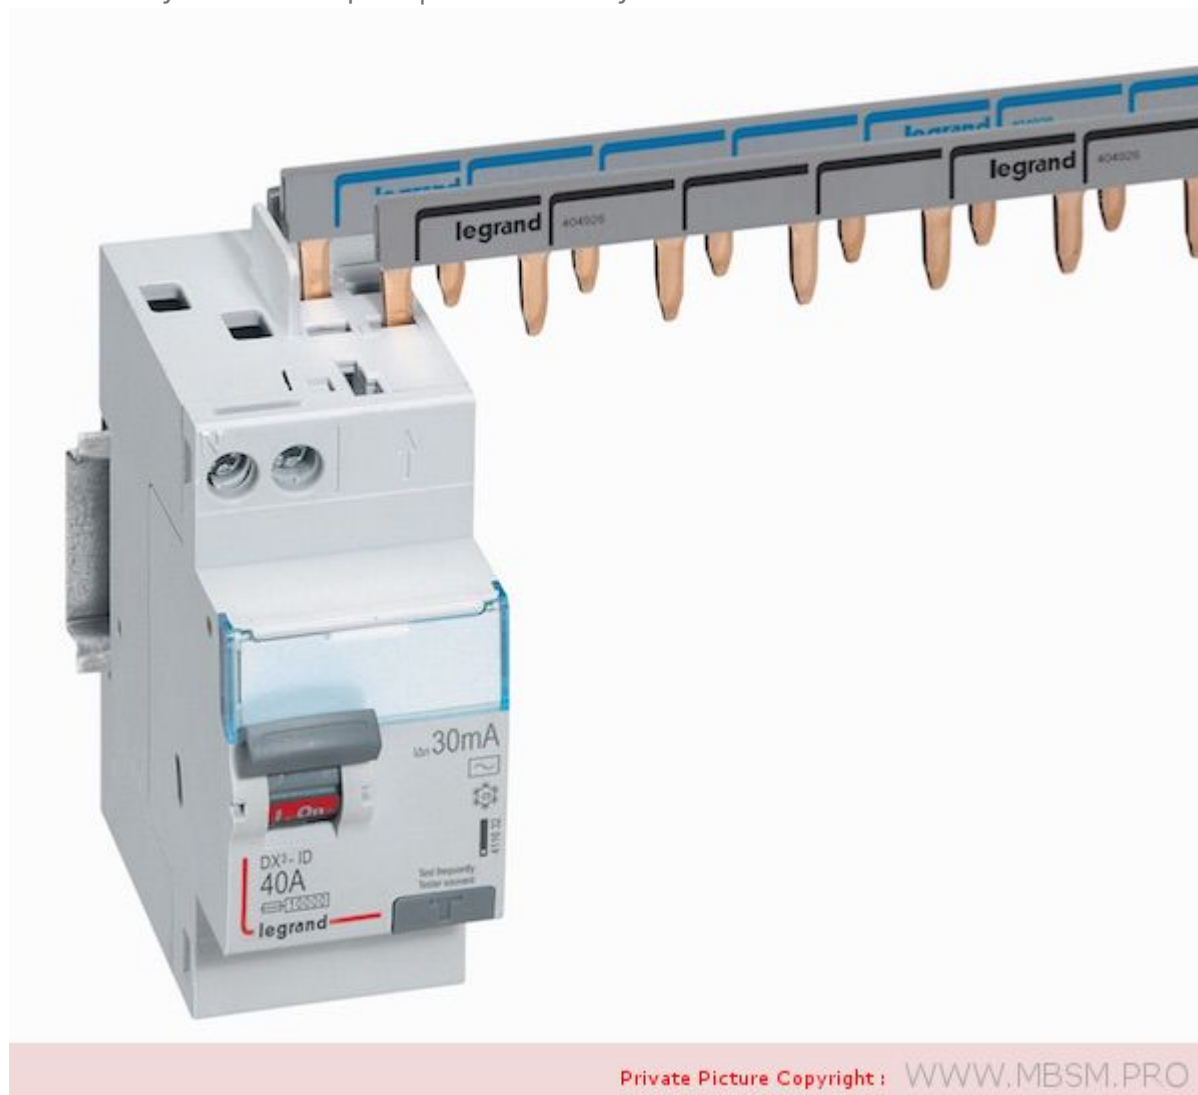

Geberit International Sales AG est une société du groupe Geberit chargée du secteur Moyen-Orient / Afrique, nouveaux marchés et marchés en expansion. Son siège principal se situe à Rapperswil, en Suisse.

---

un accessoire Elctrique ,Le peigne électrique ,d'alimentation, pour tableau

Category: Technologie,Tester ok
written by www.mbsm.pro | 20 February 2021

un accessoire Elctrique ,Le peigne électrique ,d'alimentation, pour tableau

---

Installation de mitigeur de douche Jacousie encastré

Category: Plomberie
written by www.mbsm.pro | 20 February 2021