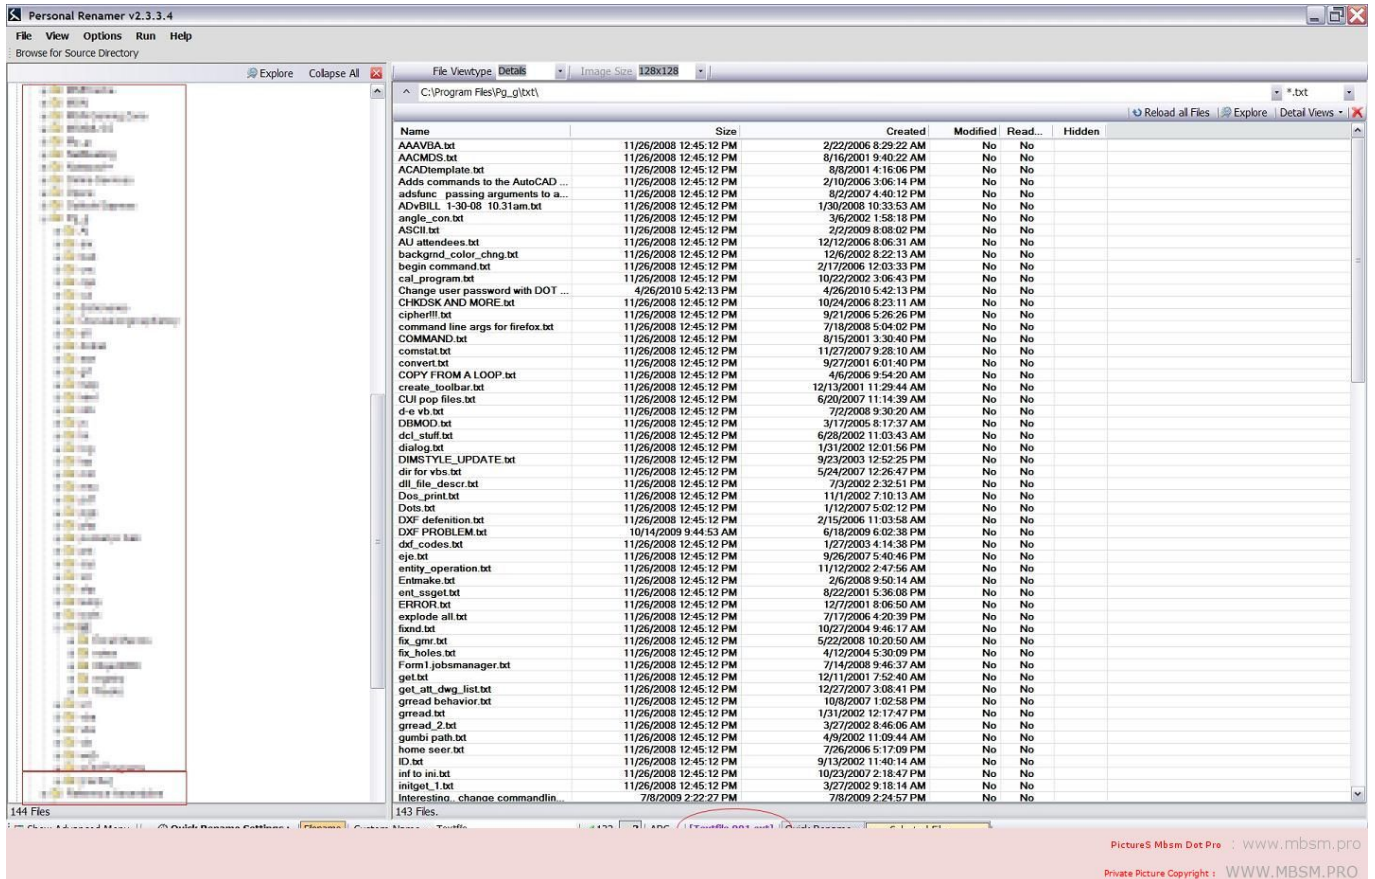

www-mbsm-pro-Personal-Renamer-Easy-filerenaming-Portable-Bulk-File-Renamer-Folder-monitor-All-in-one-2.jpg (261 KB)