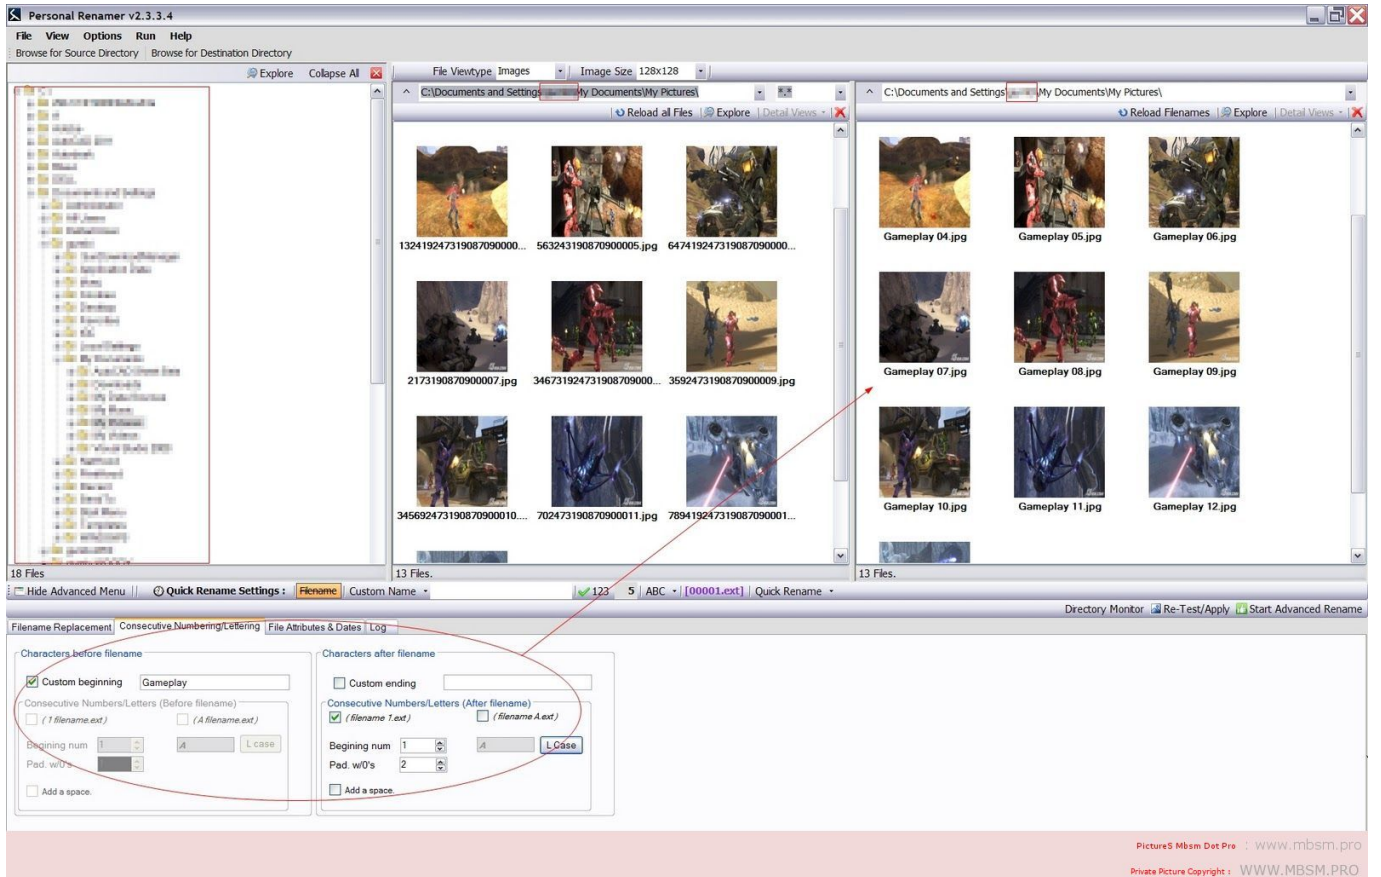

PictureS Mbsm Dot Pro : www.mbsm.pro
Private Picture Copyright : WWW.MBSM.PRO

[www-mbsm-pro-Personal-Renamer-Easy-filerenaming-Portable-Bulk-File-Renamer-Folder-monitor-All-in-one-1.jpg](#) (223 KB)

[www-mbsm-pro-Personal-Renamer-Easy-filerenaming-Portable-Bulk-File-Renamer-Folder-monitor-All-in-one-2.jpg](#) (253 KB)