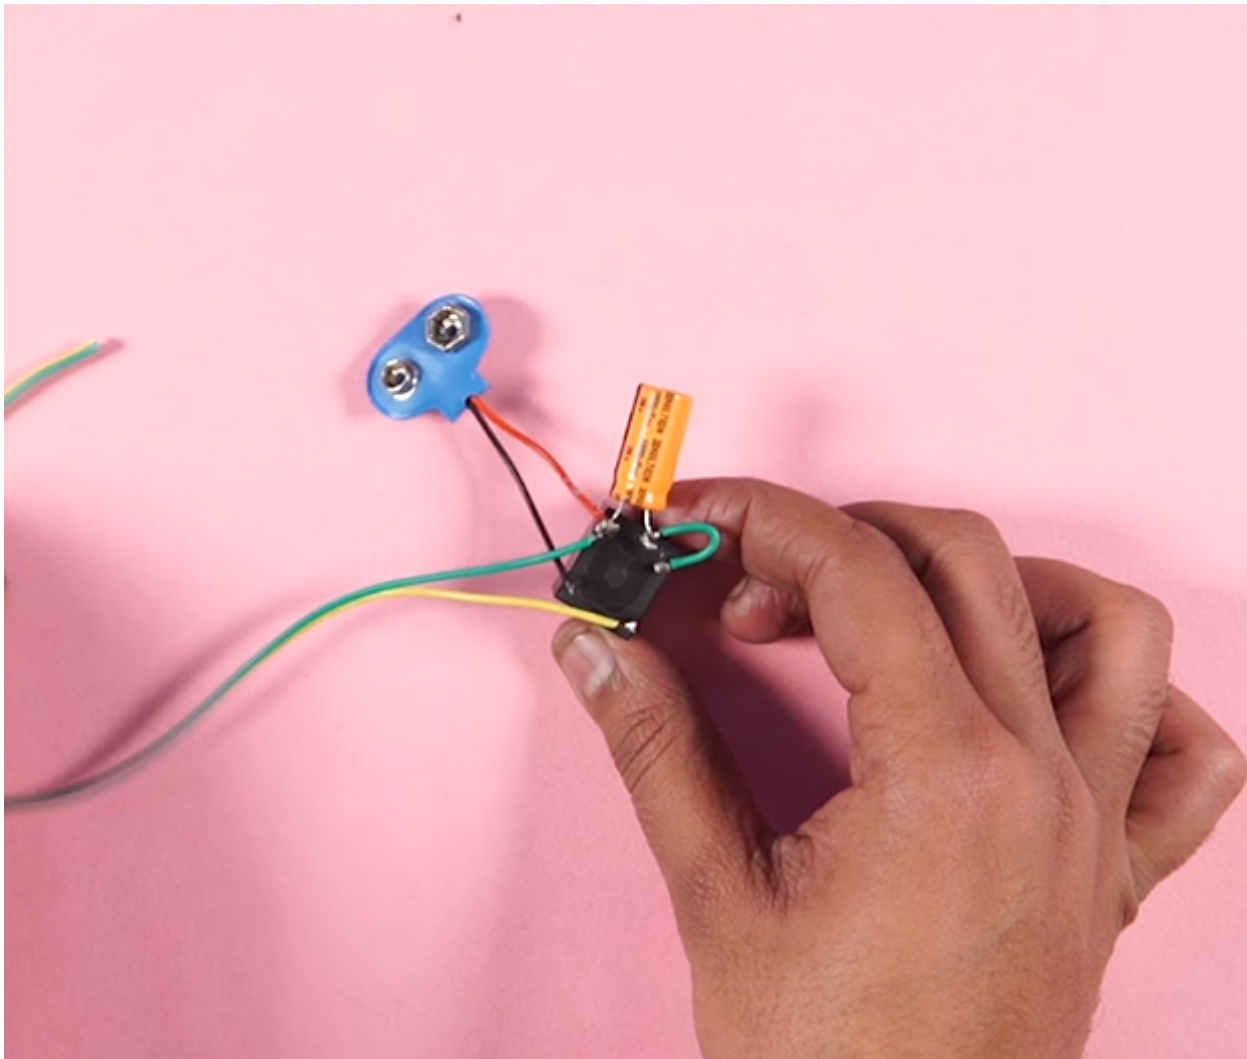

# www.mbsm.pro , PICTURE, How to Make, Blinking Indicator, With relay 6v , Condensor 1000uf , battery 9v , and a simple led

Category: electronique,Tester ok  
written by mahdi miled | 3 January 2019

PictureS Mbsm Dot Pro : [www.mbsm.pro](http://www.mbsm.pro)