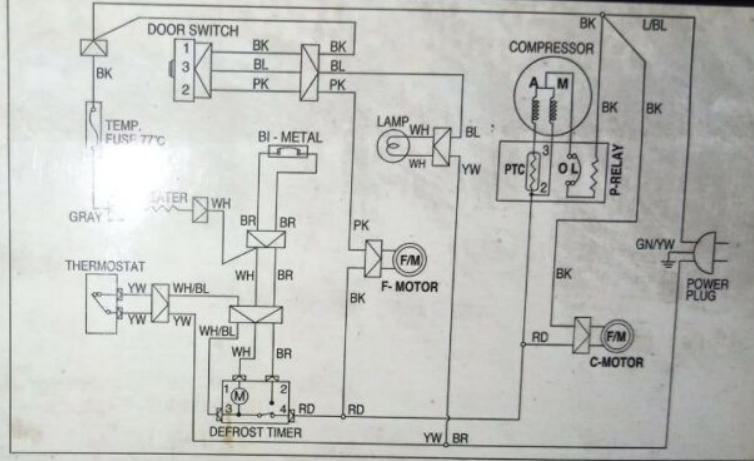

WIRING DIAGRAM

- NOTICE**
1. As this refrigerator's condensing pipe is installed beneath the side and rear plates, its surface feels hot but, not abnormal. This condition doesn't hurt cold stored foods.
  2. Allow 6 cm or more clearance between wall and side and rear plate of the refrigerator for good fresh air circulation.
- CAUTION:** 1. Not to reinsert the power supply cord within 5 minutes after release it from socket.
- M315-6