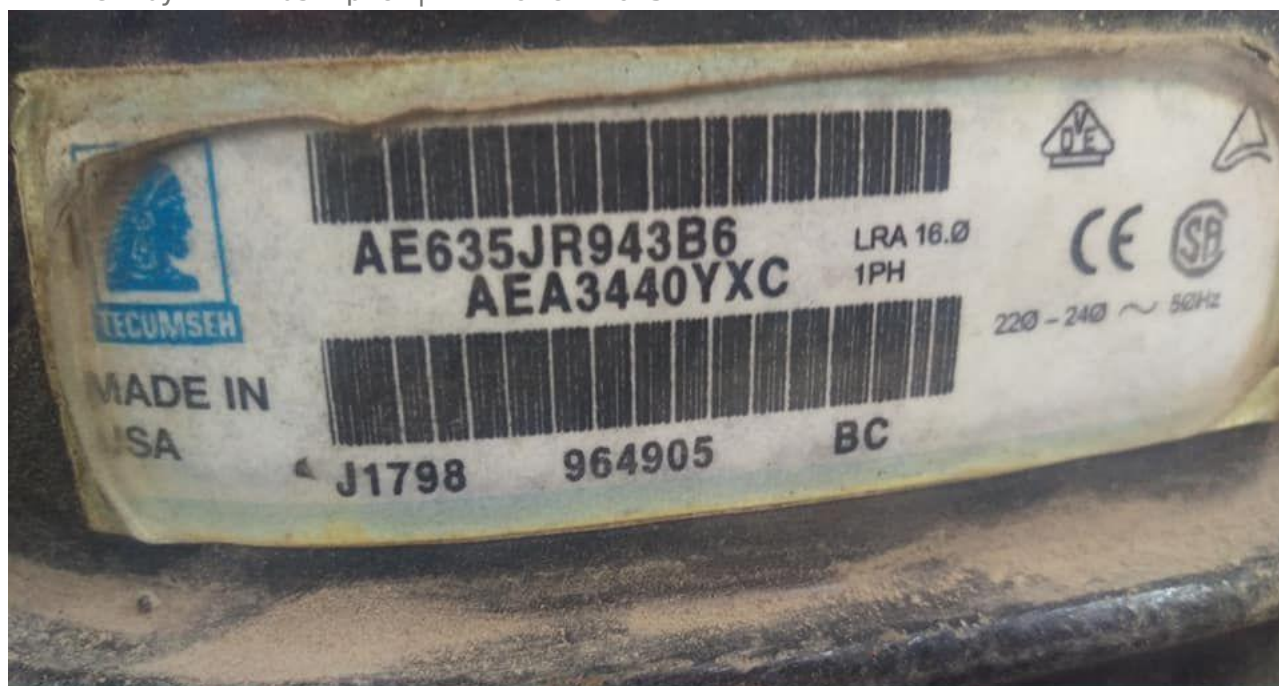

AEA3440YXC , Tecumseh Product Co , HBP
, Moteur HP , 1PHase, 1/3HP , High
Back Pressure , R134a , 220-240V ~ 50Hz
, Reciprocating Compressor , 996W

Category: Technologie, Tester ok
written by www.mbsm.pro | 17 March 2025

Private Picture : www.MBSM.PRO

PictureS Mbsm Dot Pro : www.mbsm.pro

AEA3440YXC , HBP , Moteur HP , 1HP, 1/HP , High Back Pressure , R134a , 220-240V ~ 50Hz , Reciprocating Compressor