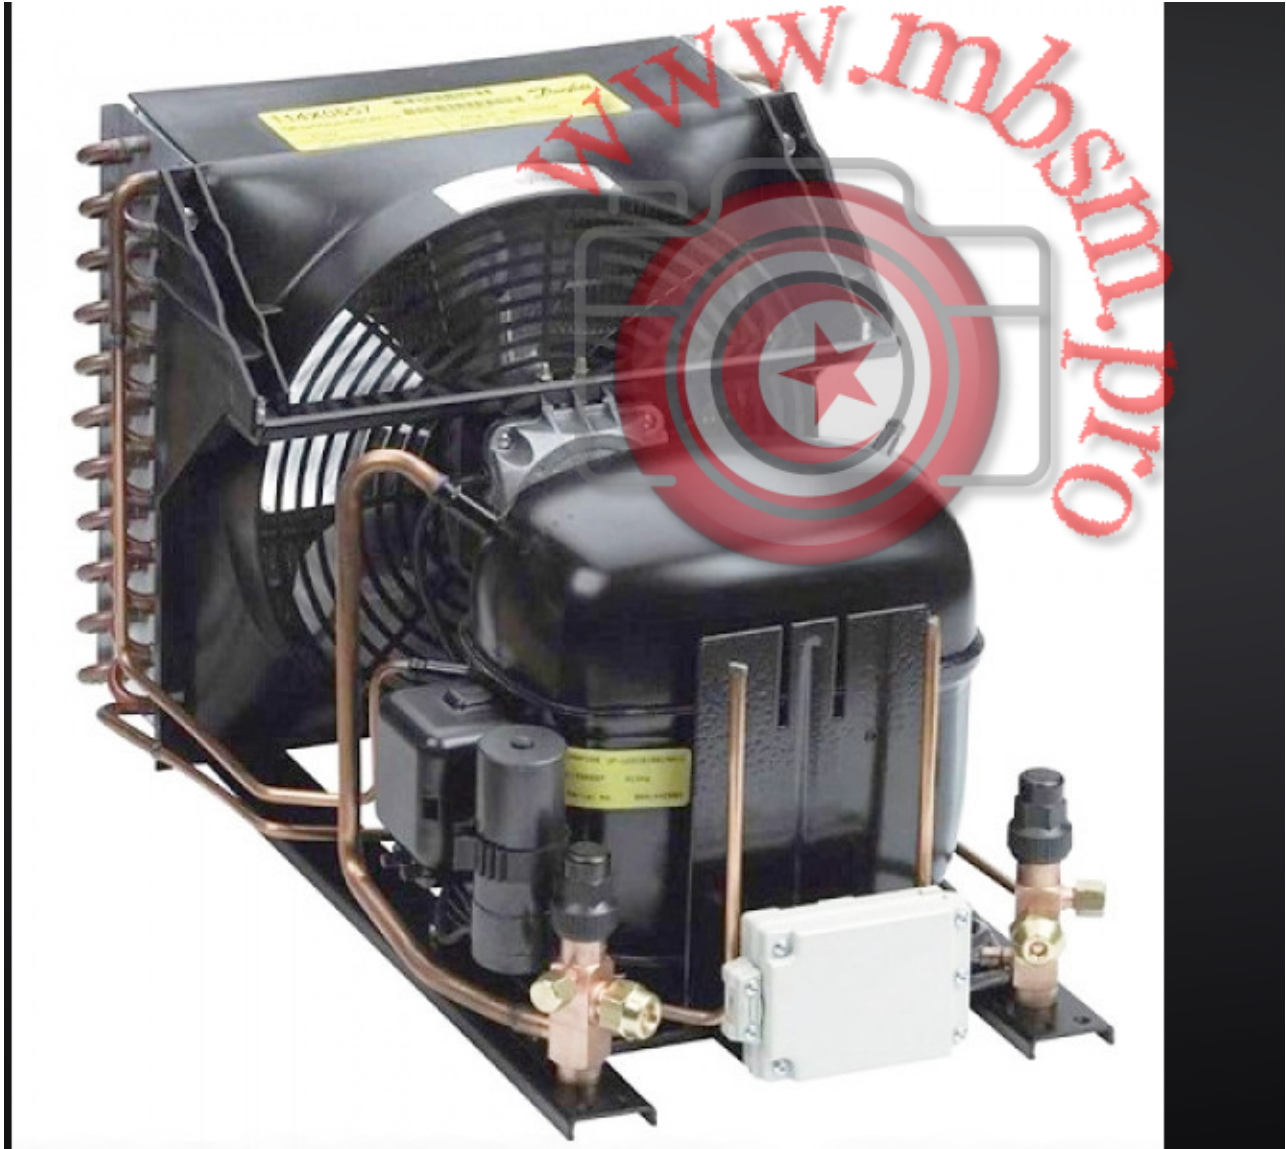

Compressor Danfoss TL3GXN0, COND.UNIT 220V, 1/8 hp, Mhbp, Hbp, r134a

Category: Archivation,compressor
written by www.mbsm.pro | 27 March 2023

Private Picture Copyright : WWW.MBSM.PRO

Mbsm.pro, Condensing unit, 114E2134, Compressor Danfoss TL3GXN0, COND.UNIT
220V, 1/8 hp, Mhbp, Hbp, r134a

Mbsm.pro, All Compressor in one file,
r134a/R404a/R507/r600a/r22/r410a
compressors Cubigel, lbp, hbp, hmbp,