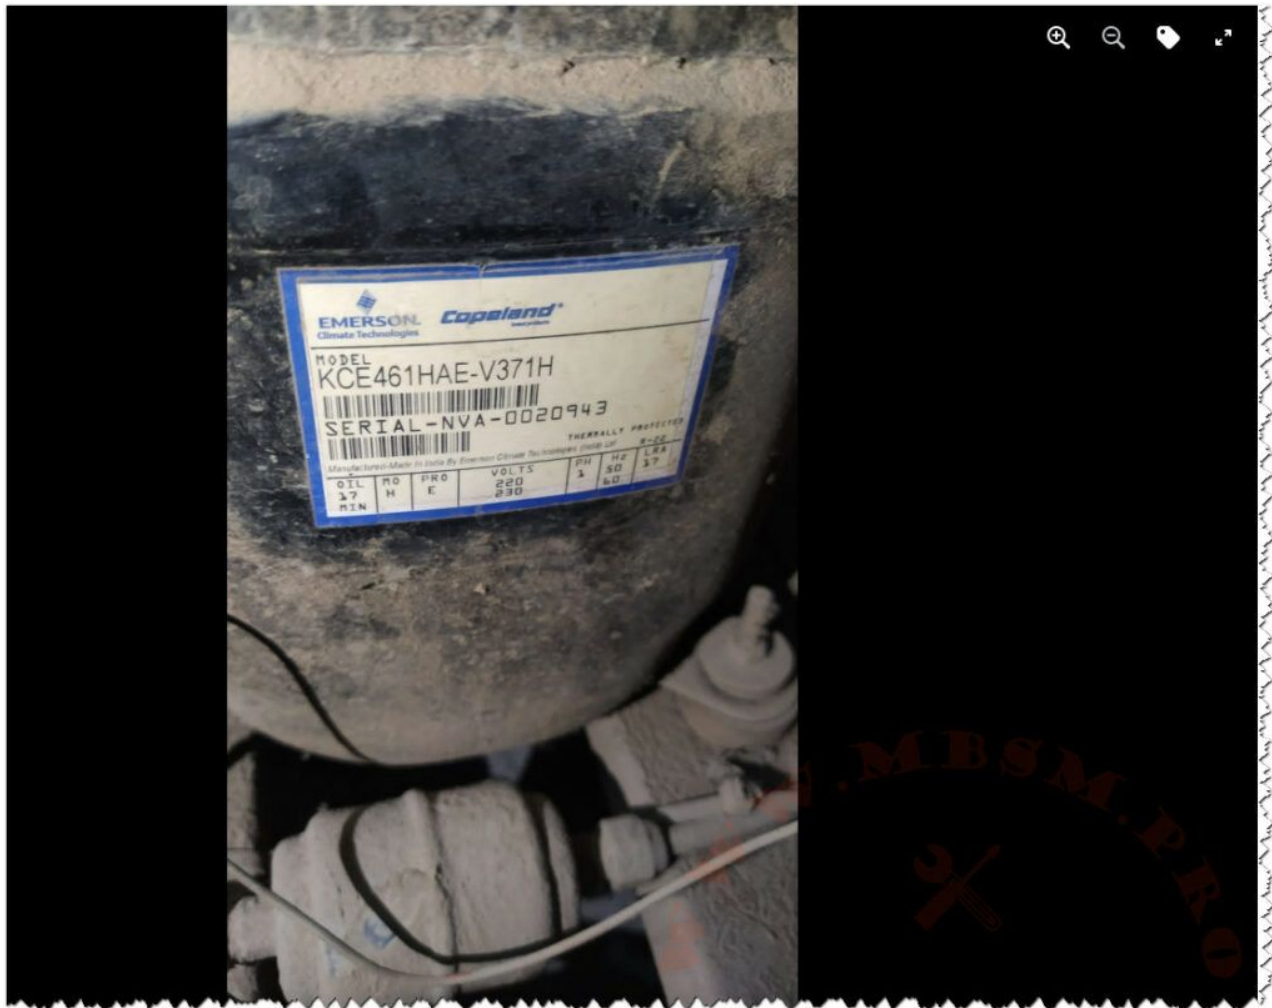

Mbsm.pro, Whirlpool, ATD60XL, W13M, Refrigerator, Compressor, 160 w, 1/5 hp, hbp

---

Mbsm.pro, Emerson, Compressor,
KCE461HAE-V470H, KCE461HAE, 1/2 hp,
r22/r410a, hbp, 5100 btu

Category: compressor

written by www.mbsm.pro | 6 April 2024

Private Picture Copyright : WWW.MBSM.PRO

Mbsm.pro, Emerson, Compressor, KCE461HAE-V470H, KCE461HAE, 1/2 hp, r22/r410a, hbp

---

Mbsm.pro, Compressor, Tecumseh, 1/2
hp, CAE9470Z, (P0E), HBP, R404A,
220-240V/1/50Hz , replaced by AE4470Z

Category: compressor

written by www.mbsm.pro | 6 April 2024