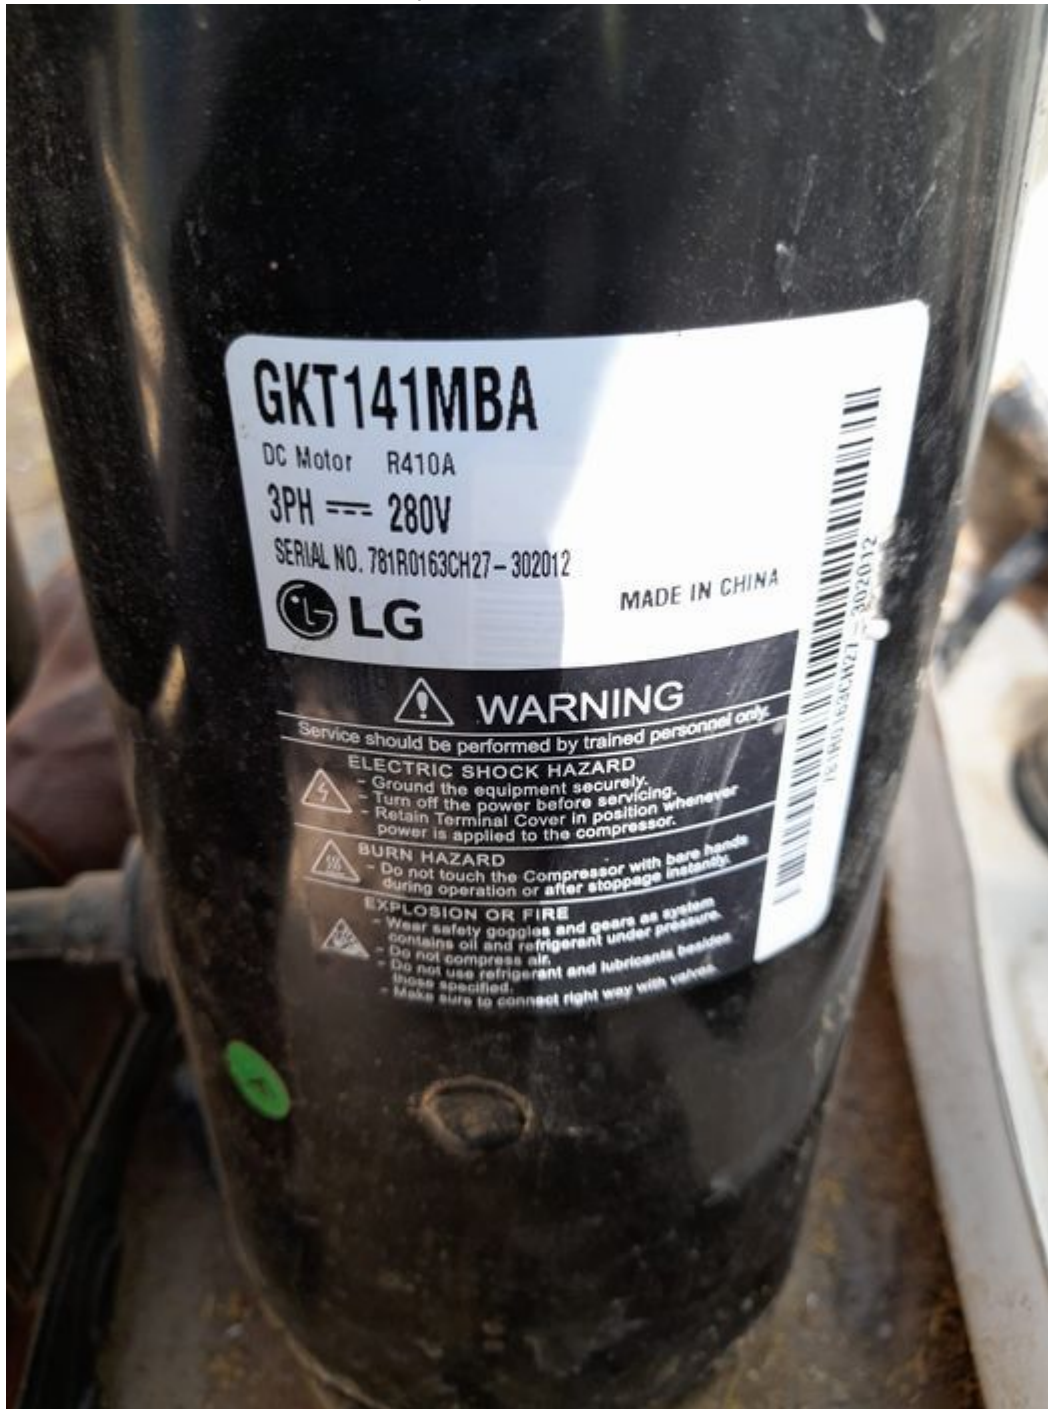

Mbsm.pro, GKT141MBA, Compressor , LG, inverter, BDC, DC compressor, 3 PH, 2.5 HP, 18000 Btu/h, R410A

Category: air conditioner,Archivation,compressor
written by www.mbsm.pro | 27 April 2022

Private Picture Copyright : WWW.MBSM.PRO

Mbsm.pro, GKT141MBA, Compressor , LG, inverter, BDC, DC compressor, 3 PH, 2.5 HP, 18000 Btu/h, R410A