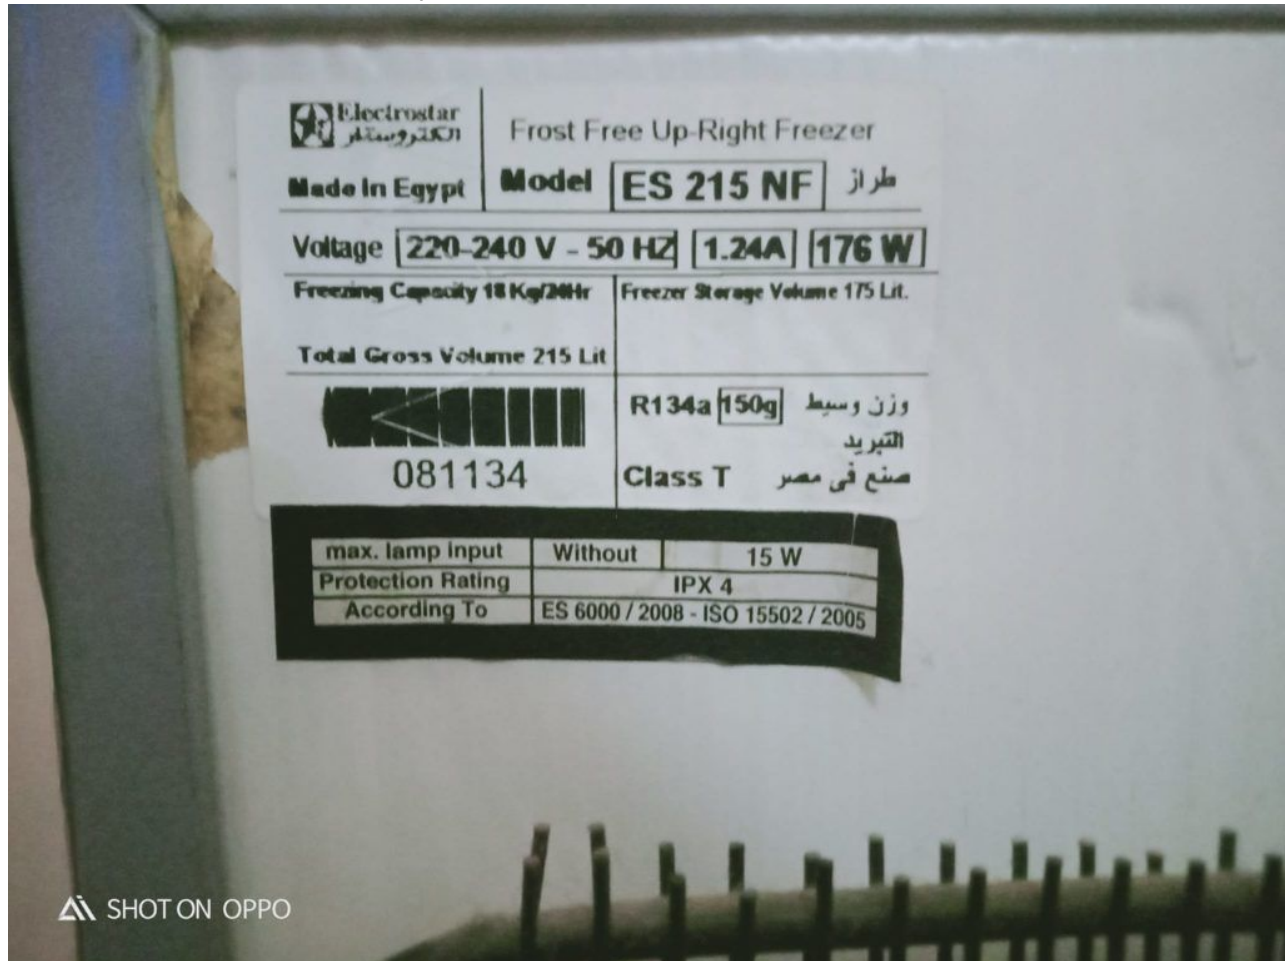

Mbsm.pro, Freezer, es215nf,
Electrostar, five drawers, ES 215 P
NF, Prestige, 215 L, Compressor, 1/5
Hp, r134a, 130 G, qbh66c13gpx,
Panasonic

Category: Freezer

written by www.mbsm.pro | 22 May 2022

Private Picture Copyright: WWW.MBSM.PRO

Mbsm.pro, Freezer, es215nf, Electrostar, five drawers, ES 215 P NF, Prestige,
215 L, Compressor, 1/5 Hp, r134a, 130 G, qbh66c13gpx, Panasonic

Mbsm.pro, Compressor, Dongbei,
freezer, LG63DZ1, R134a , 195 W,
220v, lbp, 1/4 HP

Category: compressor

written by www.mbsm.pro | 22 May 2022