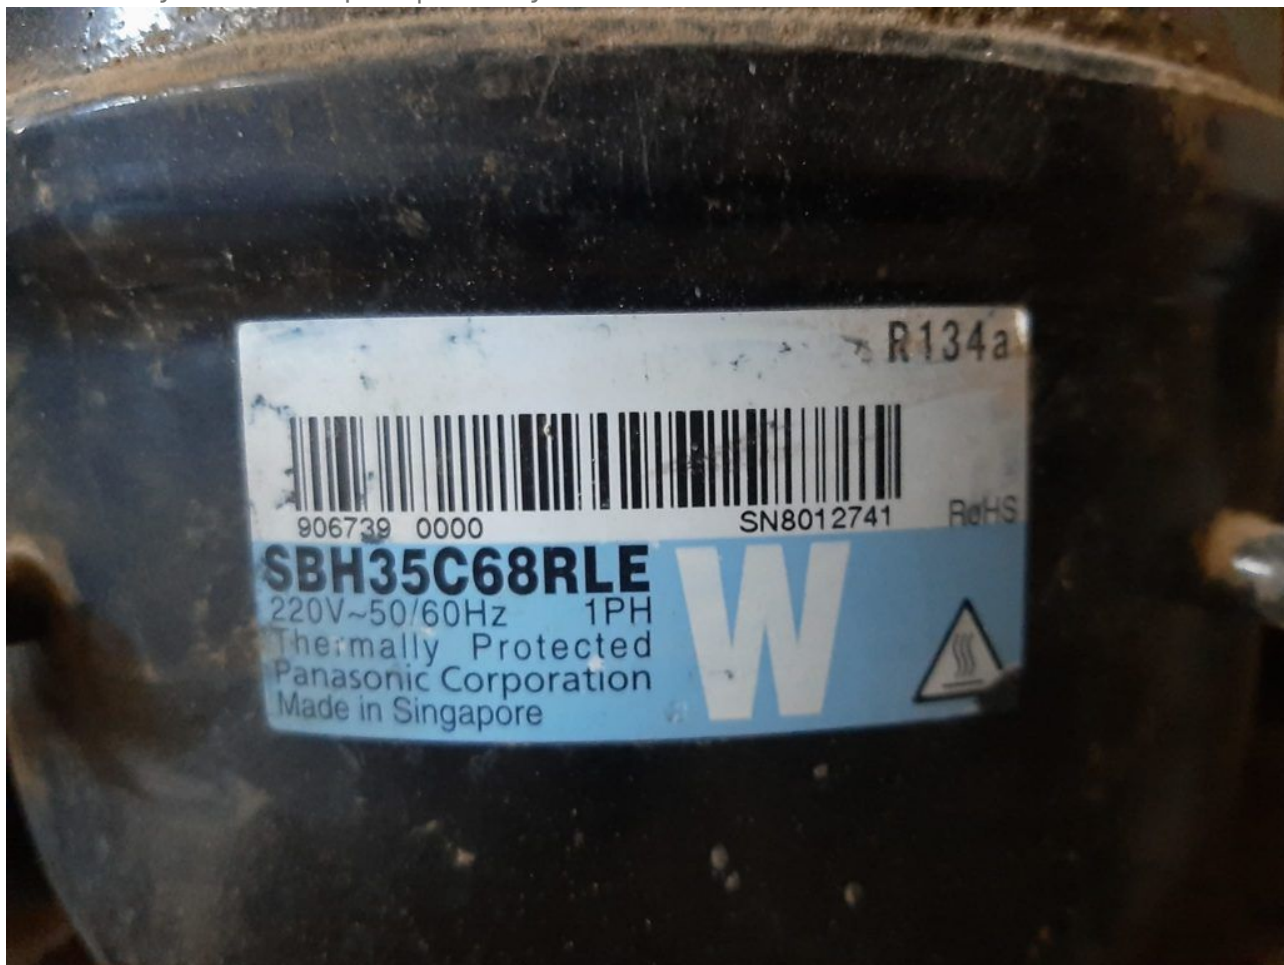

Mbsm.pro, Compassor, Panasonic, SBH35C68RLE, 1/8 hp, lbp, 100 w, 3.5cm³, 220 v 50hz, R134a, Refrigerator, freezer, Sharp, SJ-22T-J2G, 221 L, 0.5 A, R134A, 90 G

Category: compressor, Freezer

written by www.mbsm.pro | 22 May 2022

Private Picture Copyright: WWW.MBSM.PRO

Mbsm.pro, Compassor, Panasonic, SBH35C68RLE, 1/8 hp, 100 w, 3.5cm³, 220 v 50hz, R134a, Refrigerator, freezer, Sharp, SJ-22T-J2G, 221 L, 0.5 A, R134A, 90 G

Mbsm.pro, compressor, Wansheng, QD Serie, Freezer, refrigerator, QD110Y, R600a, 1/5 hp, 183 w, Lbp

Category: compressor

written by www.mbsm.pro | 22 May 2022