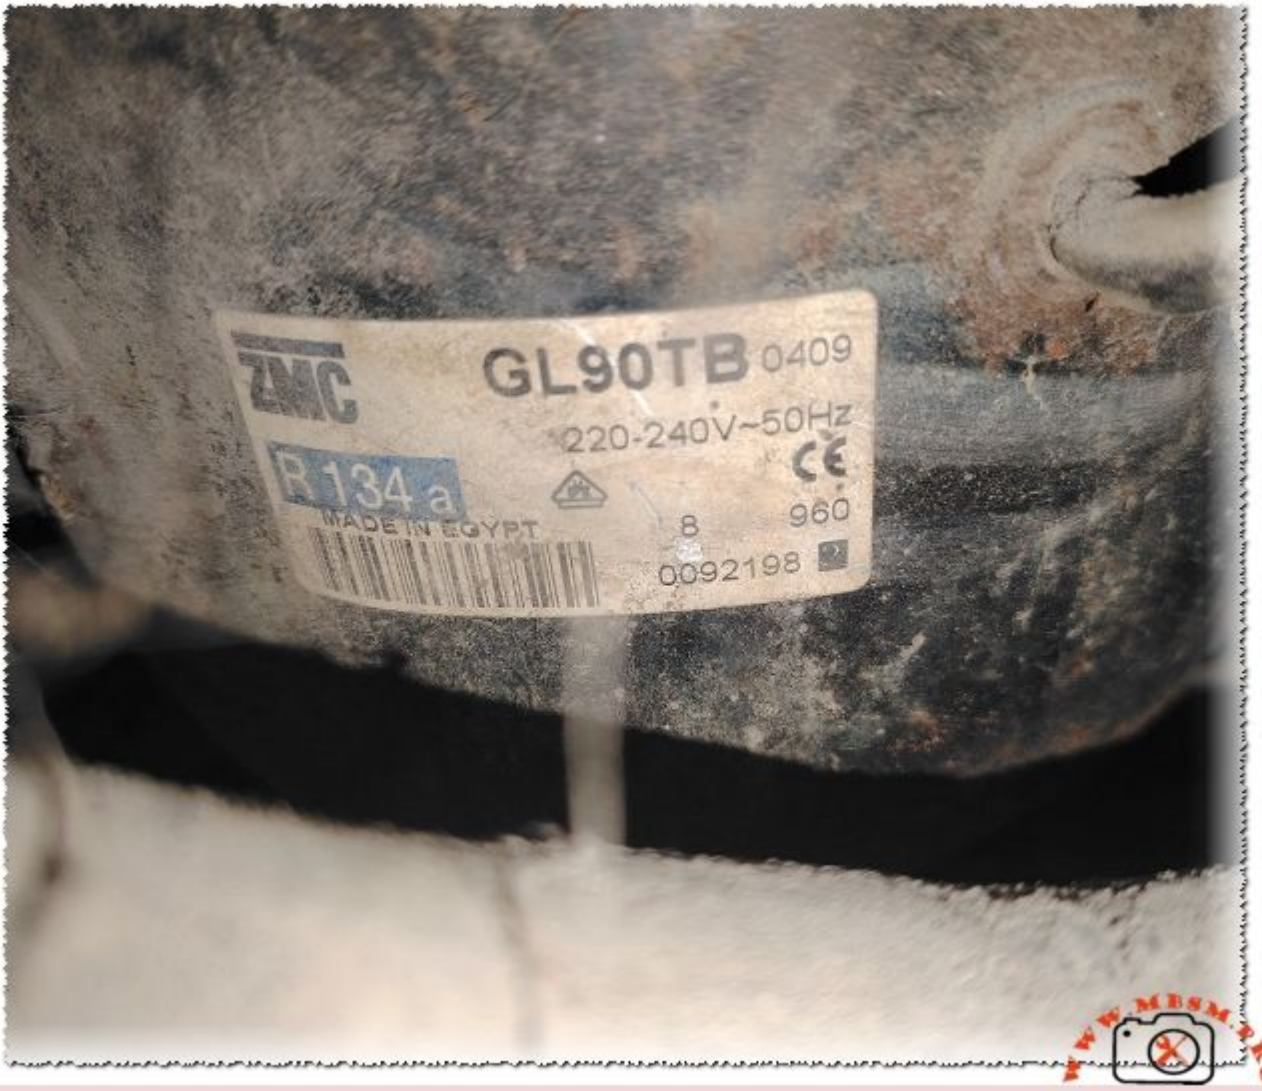

ZMC GL90TB Compressor Technical Specifications and R134a Replacement Guide

Category: Mbsmpro

written by www.mbsm.pro | 31 January 2026

Private Picture Copyright : WWW.MBSM.PRO

The ZMC GL90TB is a high-performance 1/4 HP compressor designed for High Back Pressure (HBP) commercial refrigeration. Operating on R134a with a 220-240V supply, it offers a cooling capacity of approximately 2800 BTU/h. This article provides technical specs, COP efficiency metrics, and direct replacement models for professional HVAC technicians and industrial cooling experts.

Mbsm.pro, Copeland Compressor

RS80C1E-CAZ-252, 1 HP, R134a Refrigerant, 220-240V Single Phase 50Hz, RSIR Motor, LBP Low Temperature Freezing Application, Hermetic Reciprocating Technology

Category: compressor

written by www.mbsm.pro | 31 January 2026

Private Picture Copyright : WWW.MBSM.PRO

The Copeland RS80C1E-CAZ-252 represents a specialized hermetic reciprocating

compressor engineered for low-temperature refrigeration applications where reliability meets efficiency. This single-phase unit operates on R134a refrigerant and delivers consistent performance in demanding freezing environments ranging from -30°C to -10°C evaporating temperatures. Operating at 220-240V single-phase 50Hz power supply, this unit draws approximately 5 amperes during normal operation, making it suitable for standard commercial electrical systems.