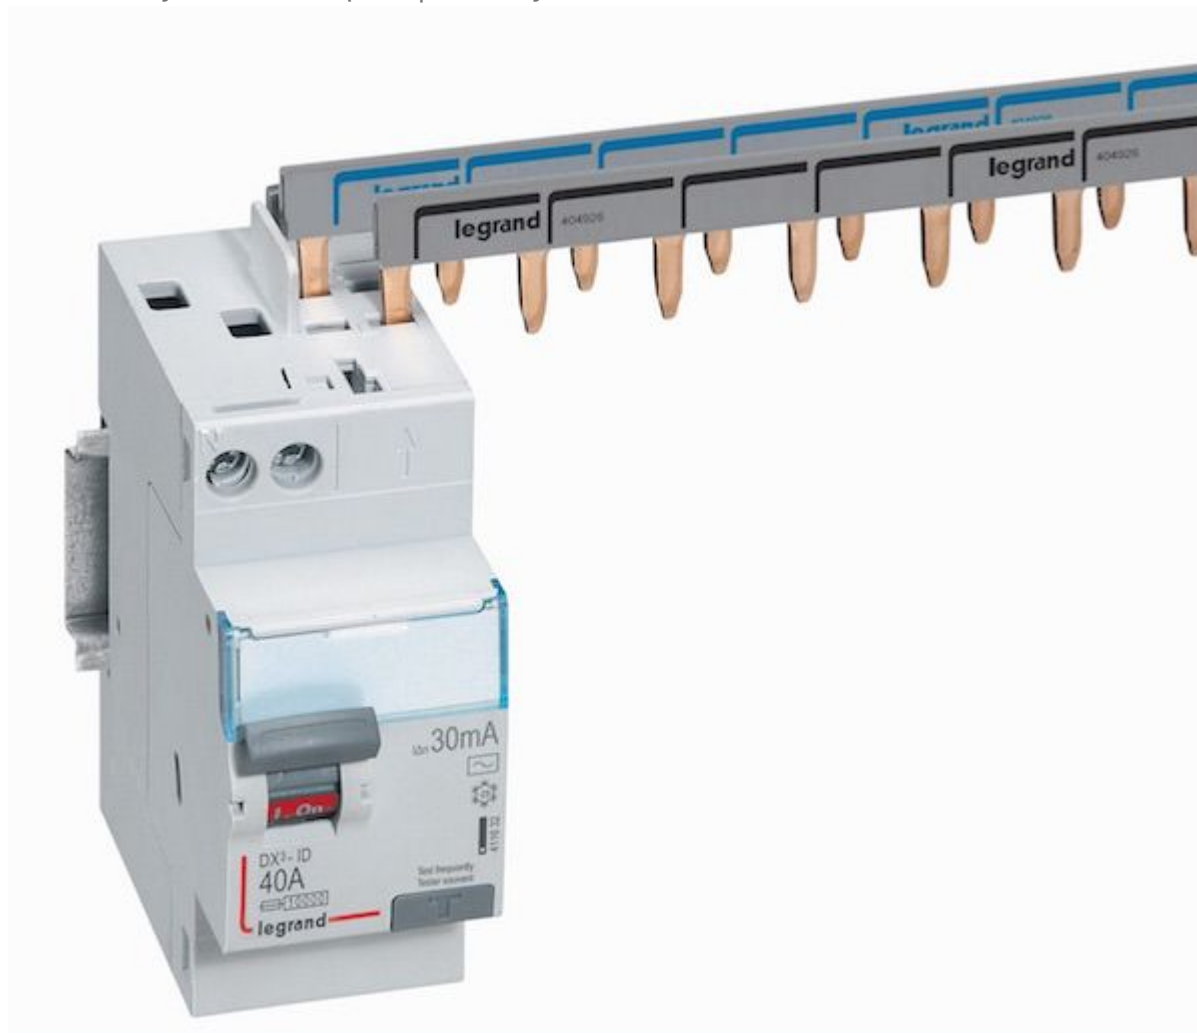

un accessoire Elctrique ,Le peigne électrique ,d'alimentation, pour tableau

Category: Technologie,Tester ok
written by www.mbsm.pro | 14 May 2020

Private Picture Copyright : WWW.MBSM.PRO

un accessoire Elctrique ,Le peigne électrique ,d'alimentation, pour tableau

Mbsm.pro , Compressors ZMC, EGL90AA, R-134a ,1/4 HP LBP, 220 – 240 V

Category: Solutions,Tester ok
written by www.mbsm.pro | 14 May 2020

PictureS Mbsm Dot Pro : www.mbsm.pro

Mbsm.pro , Compressors ZMC, EGL90AA, R-134a ,1/4 HP LBP, 220 – 240 V

BRAND

◦ – ZMC

TECHNICAL SPECIFICATIONS :

- MODEL: **EGL 90 AA**
- POWER: **1/4 Hp**
- VOLTAGE: **220 – 240 V**
- WATT: **227.00 W**
- REFRIGERANT GAS: **R 134**
- K.CAL: **195.00 Cal.**

Features : The compressors form the basis of the refrigerant system and function to compress the gas from the evaporation to the condensation pressure.

USAGE PLACES :

It is used in Refrigerator devices belonging to all brands and models.

INSTRUCTIONS FOR USE:

Zmc EGL90AA;It is recommended to be used by a specialist authorized or authorized service.

PictureS Mbsm Dot Pro : www.mbsm.pro