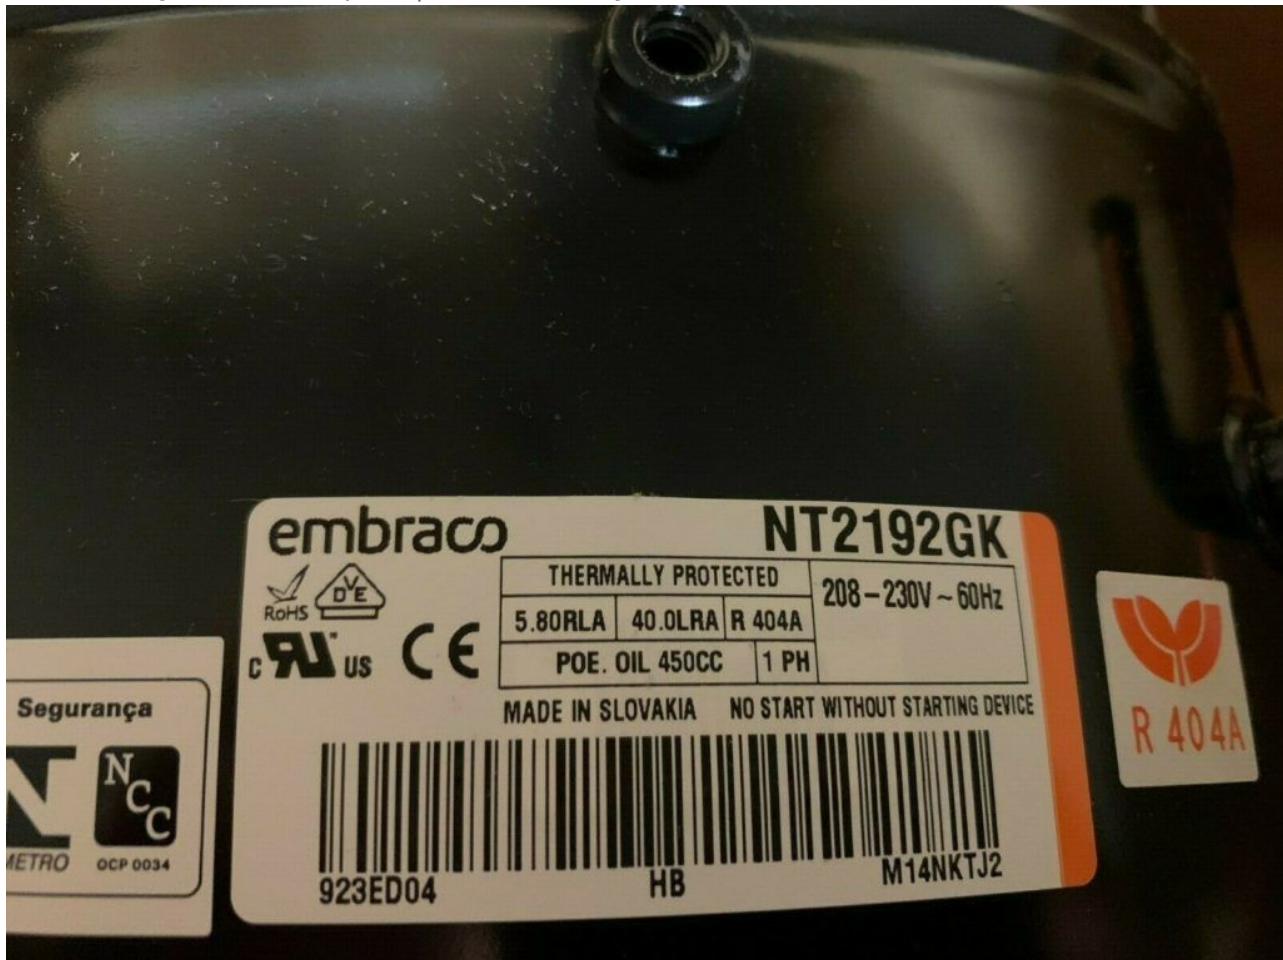

LBP, 1262 W, R404A/R507, CSR

Category: compressor

written by www.mbsm.pro | 24 February 2022

Mbsm.pro, COMPRESSOR, EMBRACO, HERMETIC, FREEZE, ICE CREAM, NT2192GK, 1.2 HP, 1v2 HP , 220-240V, LBP, 1262 W, R404A/R507, CSR

Mbsm.pro, Compressor, Embraco, Aspera, MA8DCV04, NT6220GK, Hermetic reciprocating compressor , R404a, MHBP, 17.4CC, 3/4Hp, ++big, 240V~50Hz

Category: compressor

written by www.mbsm.pro | 24 February 2022