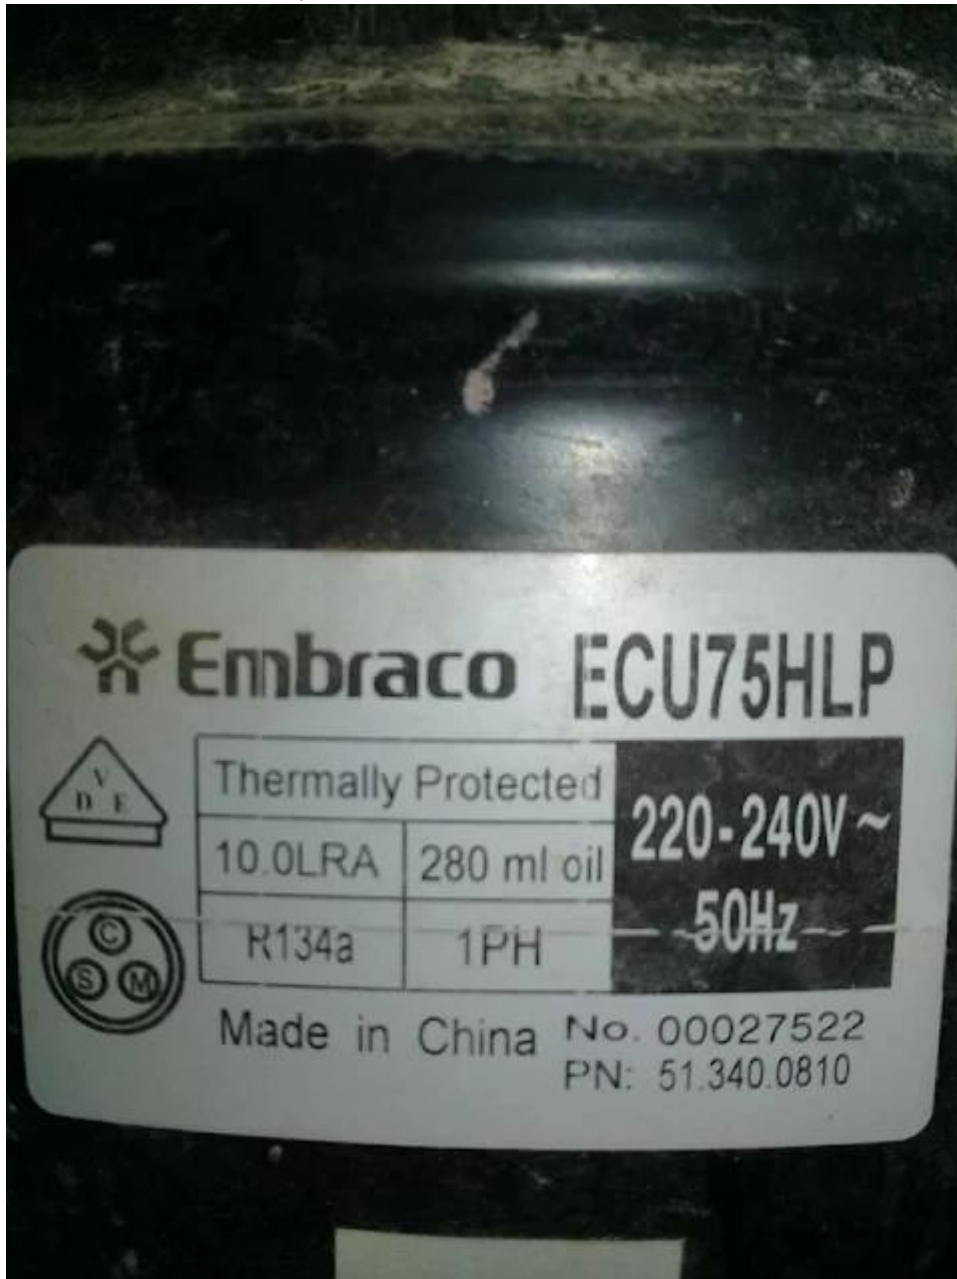

RT 1320 windsor, windsor
refrigerator, 13.2 Feet/cub, 400 L,
Compressor, Embraco, ecu75hlp, 250 w,
1/4 hp, Lbp, r134, 180 g, 7.5 cm³,
220-240 V at 50 Hz

Category: compressor

written by Amina | 26 October 2023