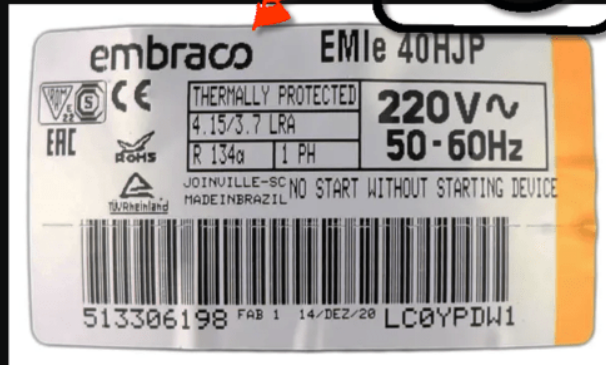

Private Picture Copyright : WWW.MBSM.PRO

Compressor, 95 W, refrigerator, Embraco, EMIE 40 HJP, EMIE40HJP, (3.4 cubic meters), R-134a, Brazil

---

NJ6226ZX, ASPERA, EMBRACO, COMPRESSOR, 1HP, HBP – R134a, 380-420 V, 50/60

Category: compressor

written by www.mbsm.pro | 25 January 2024