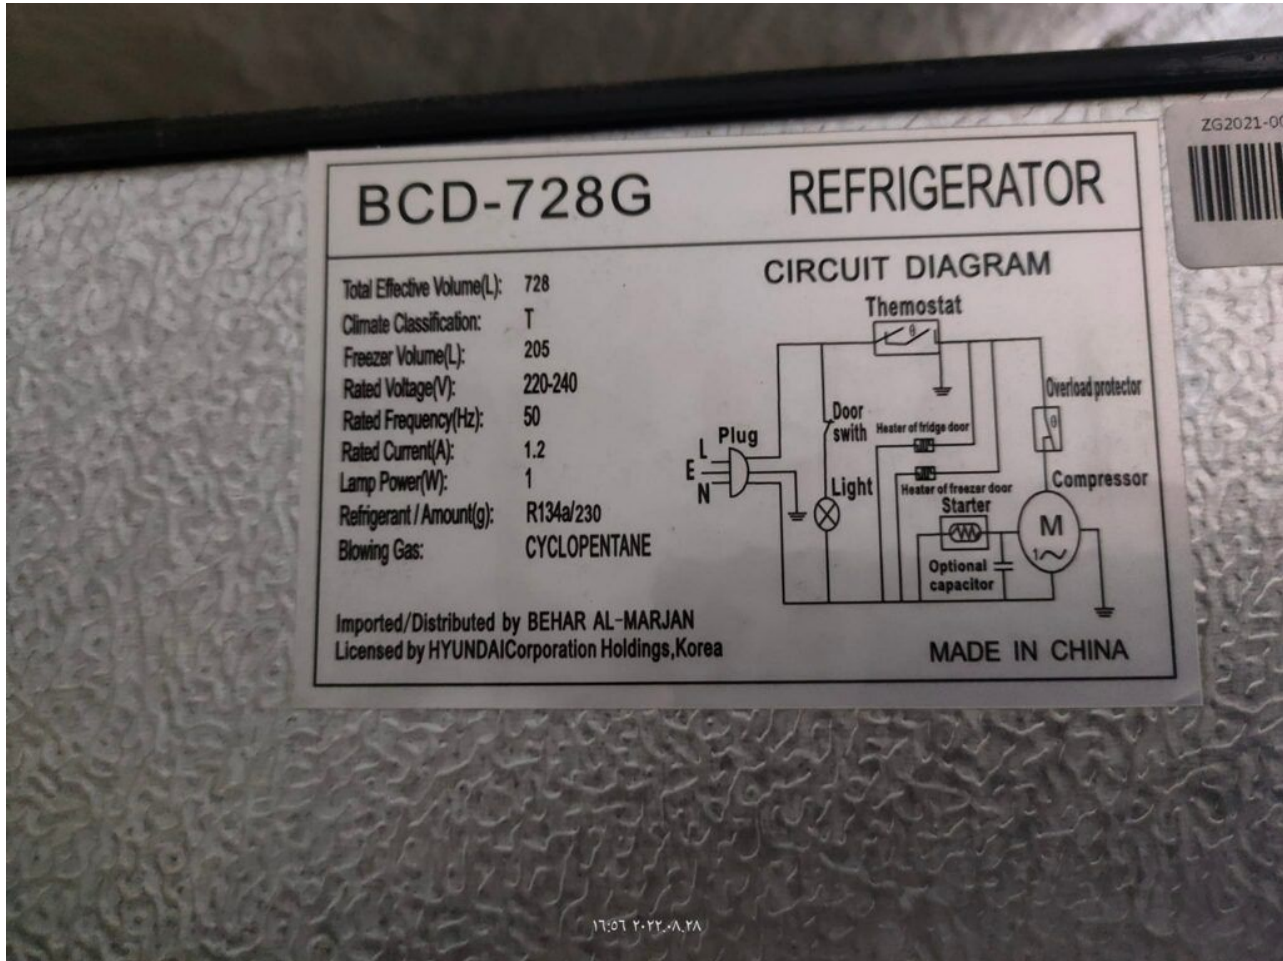

BCD-728G

Category: Refrigerator

written by www.mbsm.pro | 3 September 2022

Private Picture Copyright : WWW.MBSM.PRO

Mbsm.pro, Refrigerator, BCD-728G, 728 L, 4 Doors, Class T, Compressor, K270CZ1, 1/3++, DONPER, Dongbei , R134a, 230 G

Private Picture Copyright : WWW.MBSM.PRO

Product Specification

Capacity	500 L
Type	Top Open
Temperature Range	-18 degrees to +10 degrees
Model Number	HIK-BD-500
Model Number/Name	HIK-BD-500

Energy Consumption	2.02 kWh/24hr
Product Dimensions	1650 x 755 x 830mm
Door Type	Top Open Door
Color	White
Door No.	2
Features	Adjustable Temperature Control,Digital Display,75mm Insulation Wall Thickness,Defrost Water Drain
Usage/Application	Freezer/Chiller
Weight	73kg
Depth	755mm
Refrigerant Used	R134a
Number Of Basket	2
Height	830 mm
Power Source	Electric
Energy Efficiency	2.02 kWh/24hr
Compressor Brand	Donper
Compressor Model	K270CZ1
Power	255 W
Width	1650 mm
Colour	White
Refrigerant	R134a
No of Doors	1
Number of Baskets	2