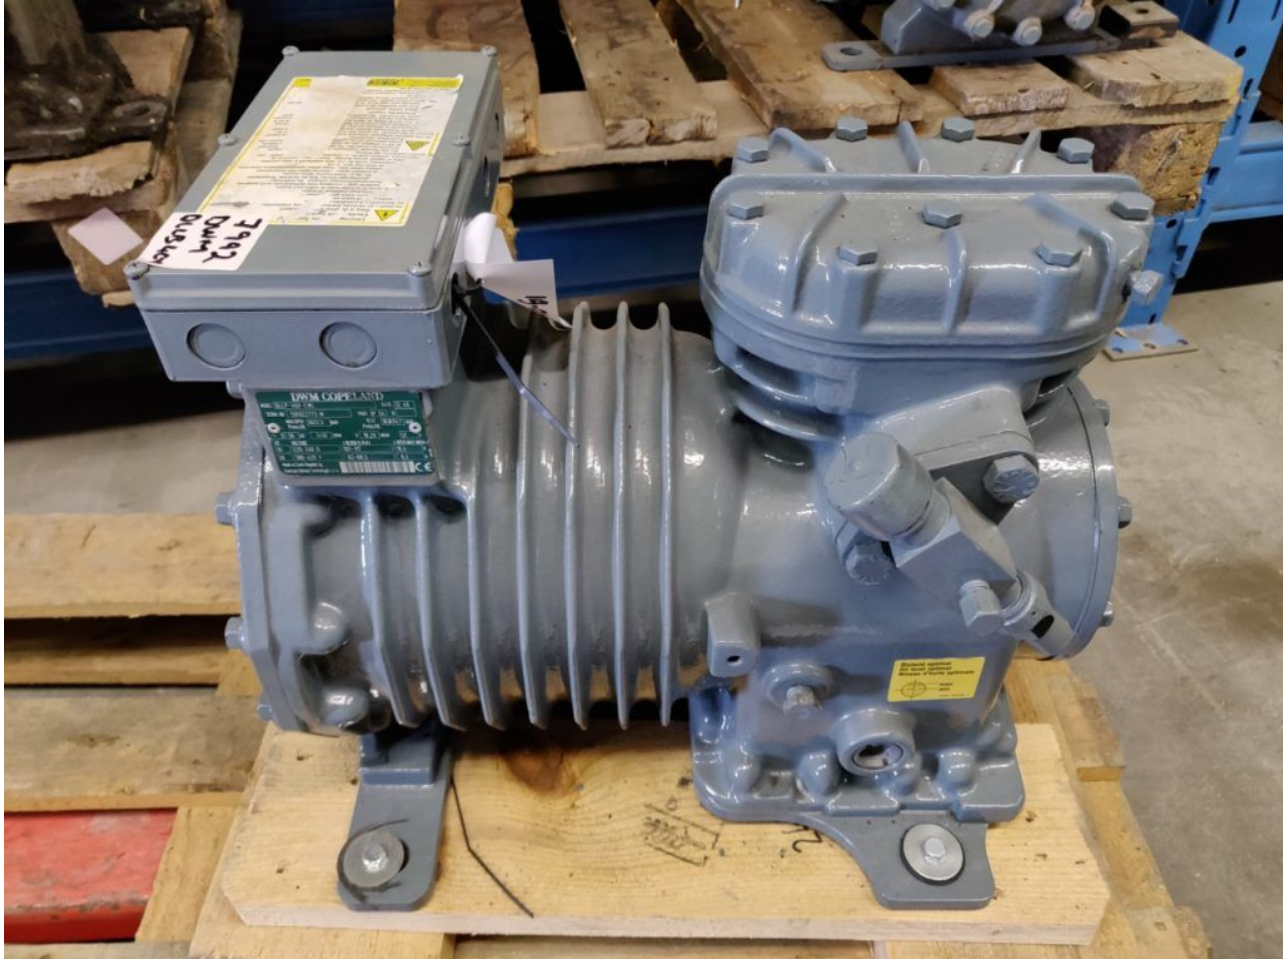

# Mbsm.pro, Compressor, DLLP-40X, DLLP-40X-EWL, DWM, Copeland, Semi-Hermetic Compressor, 4 Hp, R507, 400V /3PH/ 50hz

Category: compressor

written by [www.mbsm.pro](http://www.mbsm.pro) | 18 March 2022

Private Picture Copyright: [WWW.MBSM.PRO](http://WWW.MBSM.PRO)

Mbsm.pro, Compressor, DLLP-40X, DLLP-40X-EWL, DWM, Copeland, Semi-Hermetic Compressor, 4 Hp, R507, 400V /3PH/ 50hz