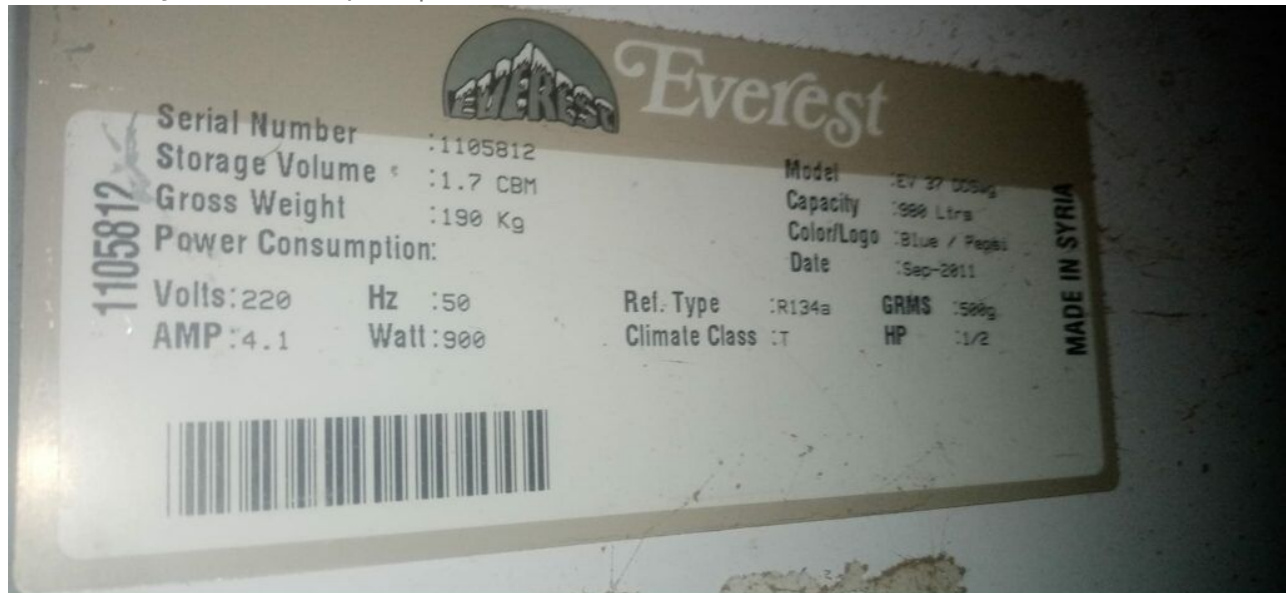

Everest, refrigerator, EV37dds, 4.1 A, 900 w, 980 L, R134a, Compressor, 1/2 hp, double door, Dimensions : H 200 cm, W 116 cm, D 65 cm

Category: compressor,Refrigerator
written by www.mbsm.pro | 19 November 2023

Private Picture Copyright : WWW.MBSM.PRO

Everest, refrigerator, EV37dds, 4.1 A, 900 w, 980 L, R134a, Compressor, 1/2 hp