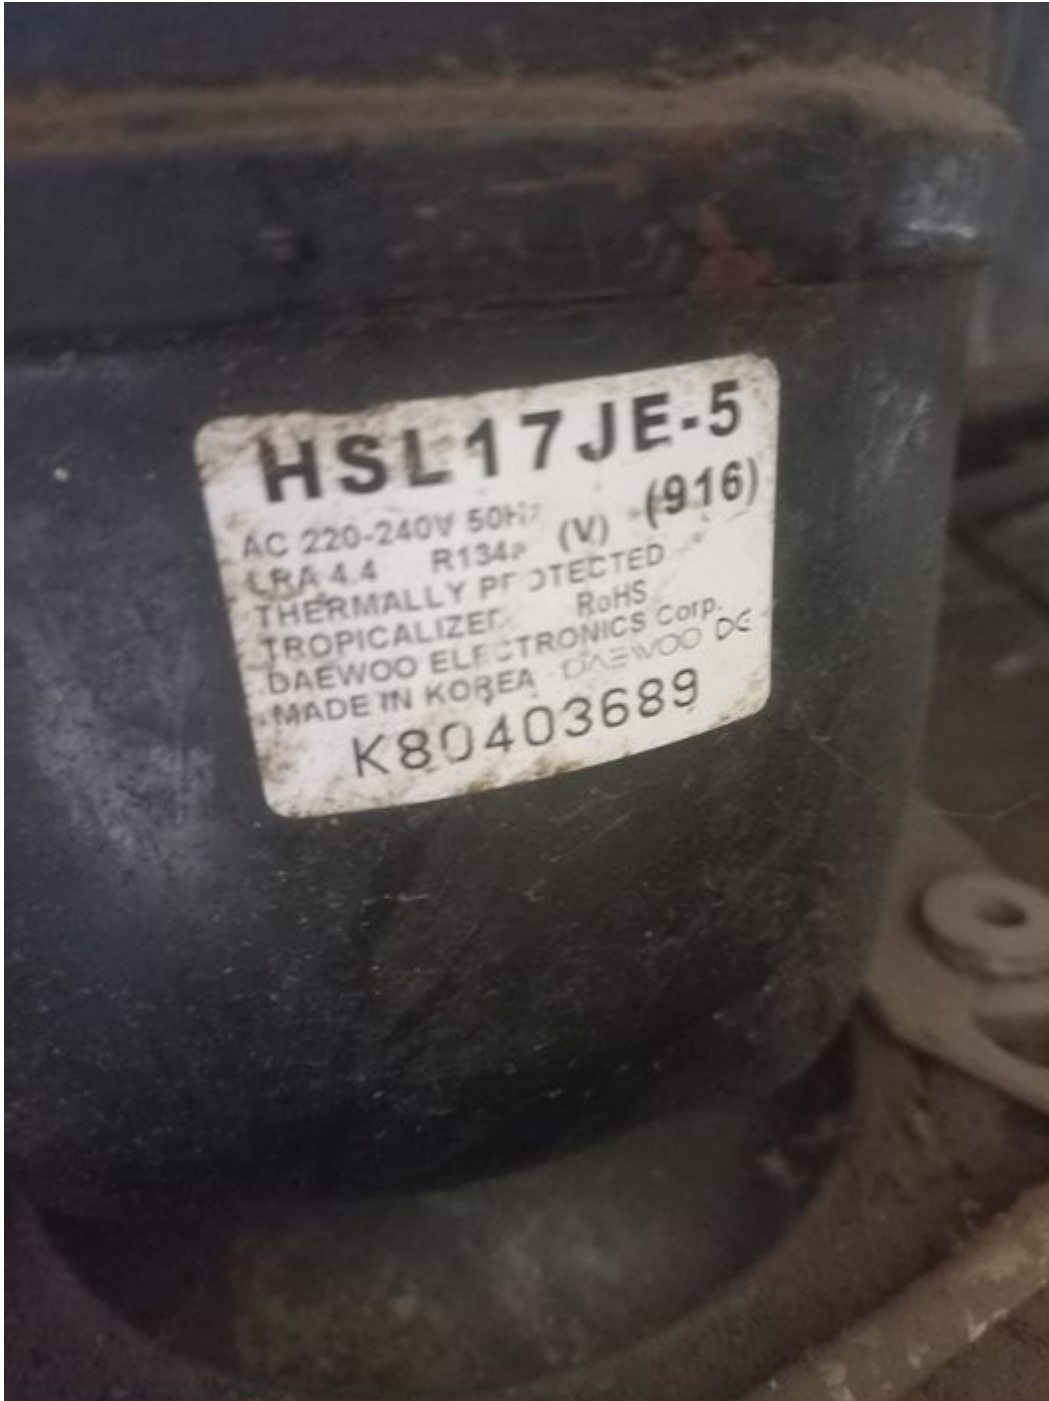

Compressor, HPL21YE-5, 1/5 hp, DAEW00, 176 w, lbp

Daewoo, HSL17Y-5 , Compresseur hermétique, R-134a, 134 W, RSIR , 1/6Hp, lbp, freezer, ch140

Category: compressor

written by Amina | 15 February 2026

Private Picture Copyright : WWW.MBSM.PRO

Daewoo, HSL17Y-5 , Compresseur hermétique, R-134a, 157 W, RSIR , 1/5Hp, lbp