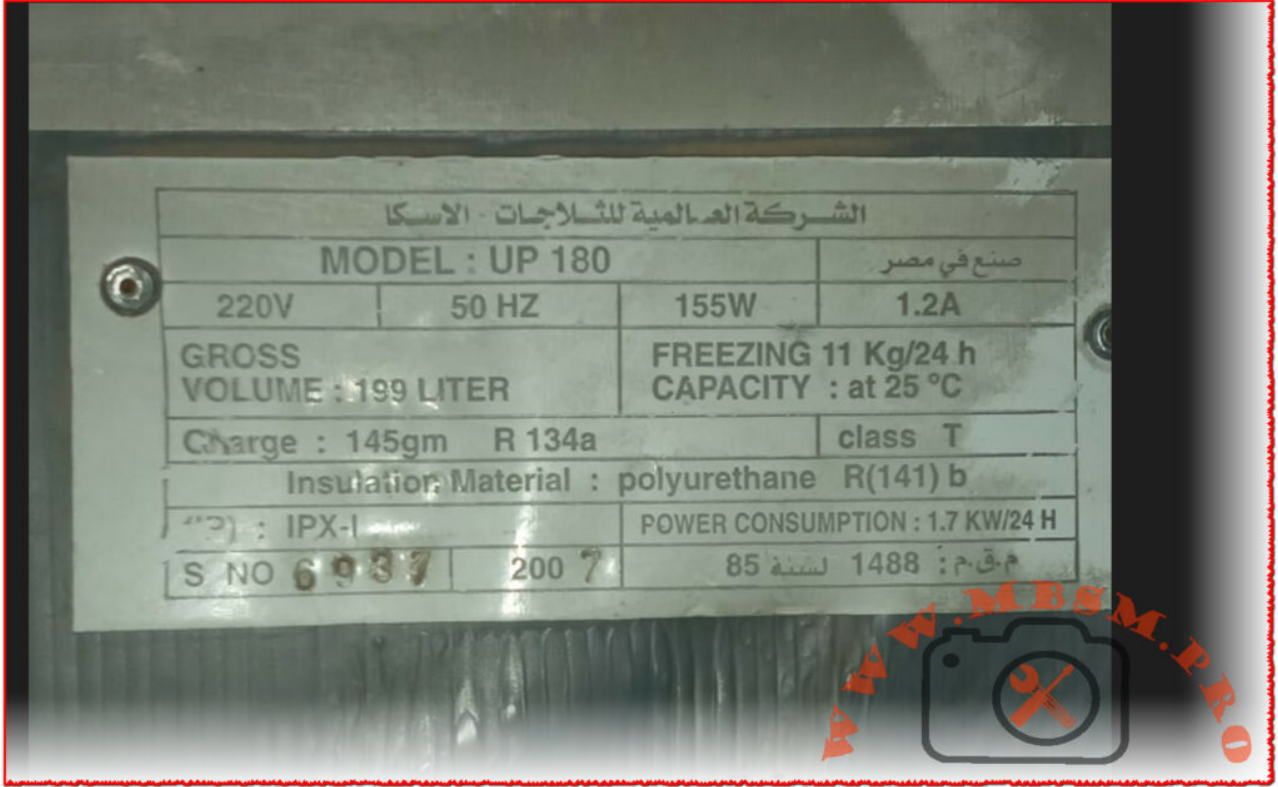

Mbsm.pro, Refrigerator, UP 180, UP180, 155 w, 199 L, r134a, 145 g, Compressor, HSL19JE-5, 1/5 hp, lbp, DAEW00

Mbsm.pro, Compressor, 1/4 hp, 11 cm³, r600a, Daewoo, Lj111xy1, 186 w, lbp

Category: compressor

written by www.mbsm.pro | 15 February 2026