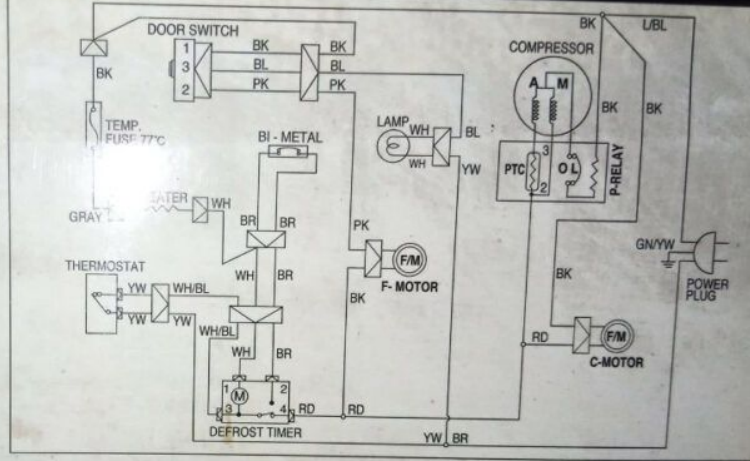

WIRING DIAGRAM

- NOTICE**
- As this refrigerator's condensing pipe is installed beneath the side and rear plates, its surface feels hot but, not abnormal. This condition doesn't hurt cold stored foods.
  - Allow 6 cm or more clearance between wall and side and rear plate of the refrigerator for good fresh air circulation.
- CAUTION:** 1. Not to reinsert the power supply cord within 5 minutes after release it from socket.
- M315-6