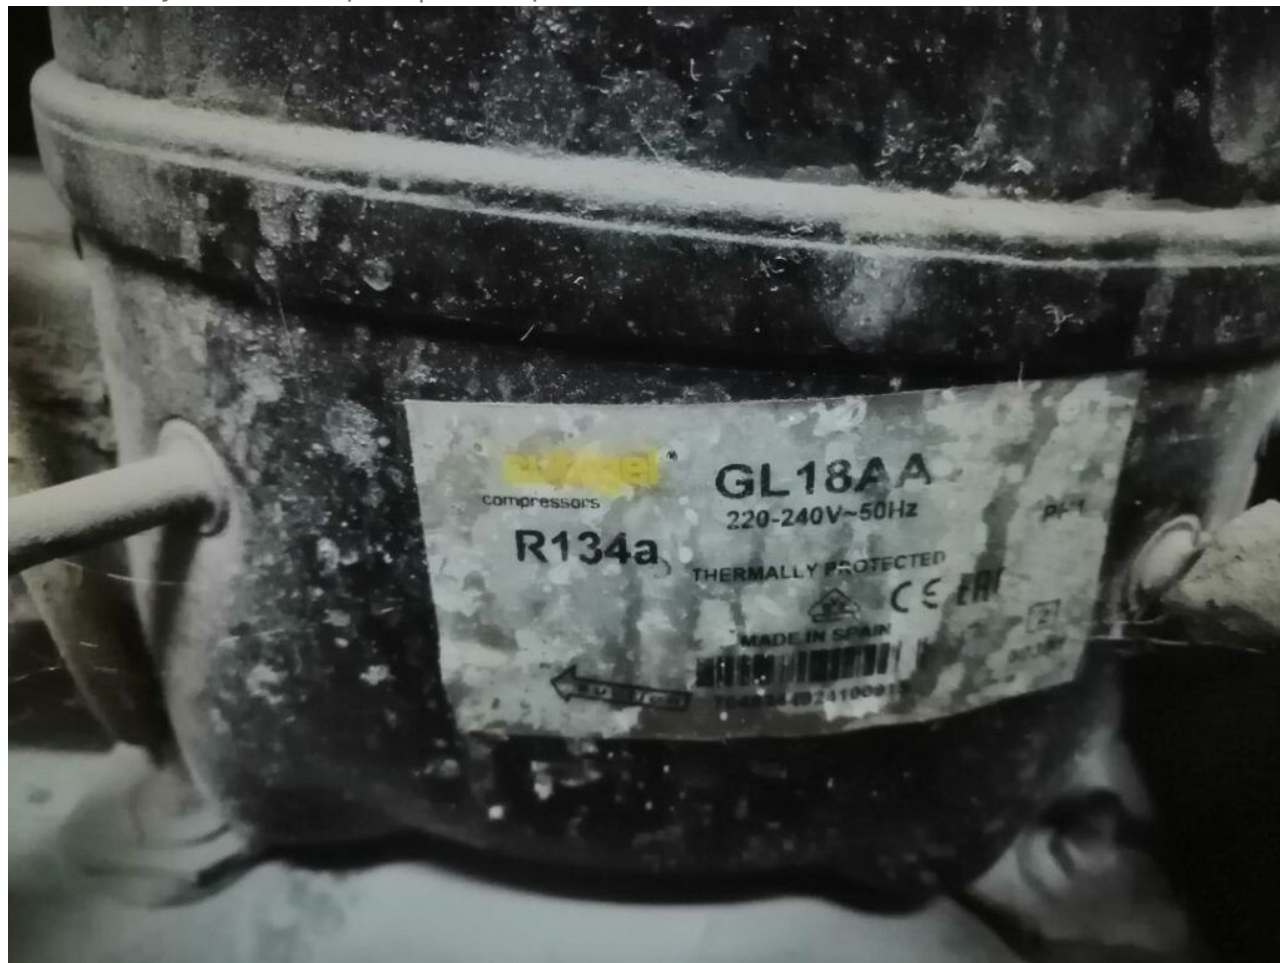

Mbsm.pro, COMPRESOR, SELLADO, 1/2 HP, 6269 BTU/h, R-404a, 220V, PH1, CSR, HMBP, CUBIGEL, MP12TG

Mbsm.pro, Compressor, coolant, Cubigel, R134a, GL18AA, 220-240V, 50Hz, 3/8 hp++, 1/2HP-

Category: expertise

written by www.mbsm.pro | 20 September 2023

Private Picture Copyright : WWW.MBSM.PRO

Mbsm.pro, Compressor, coolant, Cubigel, R134a, GL18AA, 220-240V, 50Hz, 3/8 hp++, 1/2HP-

---

Mbsm.pro, Cubigel, GP16TB, hermetic, compressor, 3/8 hp++, 1/2 hp-, HBP, R134a, R1234yf, CSIR,

Category: compressor

written by www.mbsm.pro | 20 September 2023