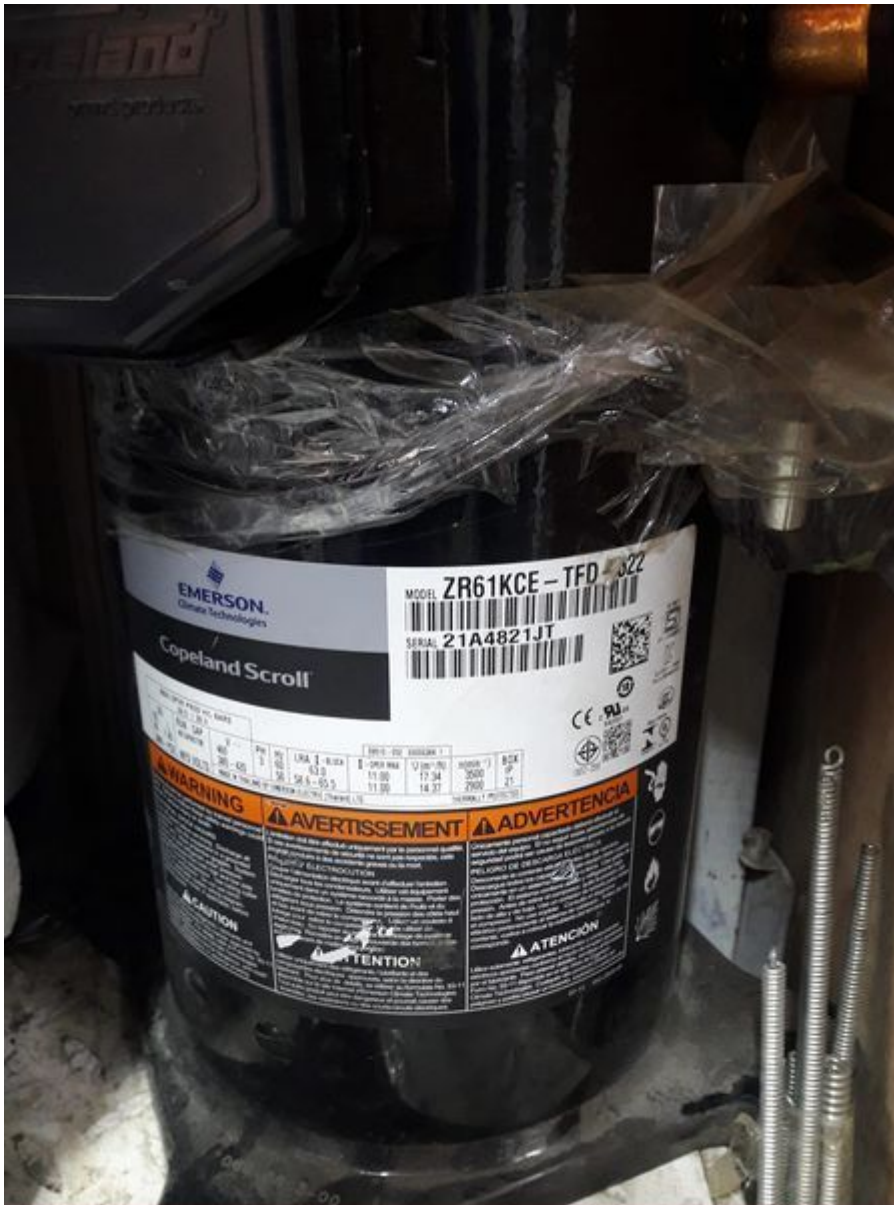

Private Picture Copyright : WWW.MBSM.PRO

Mbsm.pro, COPELAND, COMPRESSOR, ZR61KCE-TFD-522, 5 hp, 43000 btu

Mbsm.pro, Copeland, Scroll Compressor, série ZB, CR37K6M PFZ-101, 3 hp, r22

Category: compressor

written by rober us | 21 October 2023