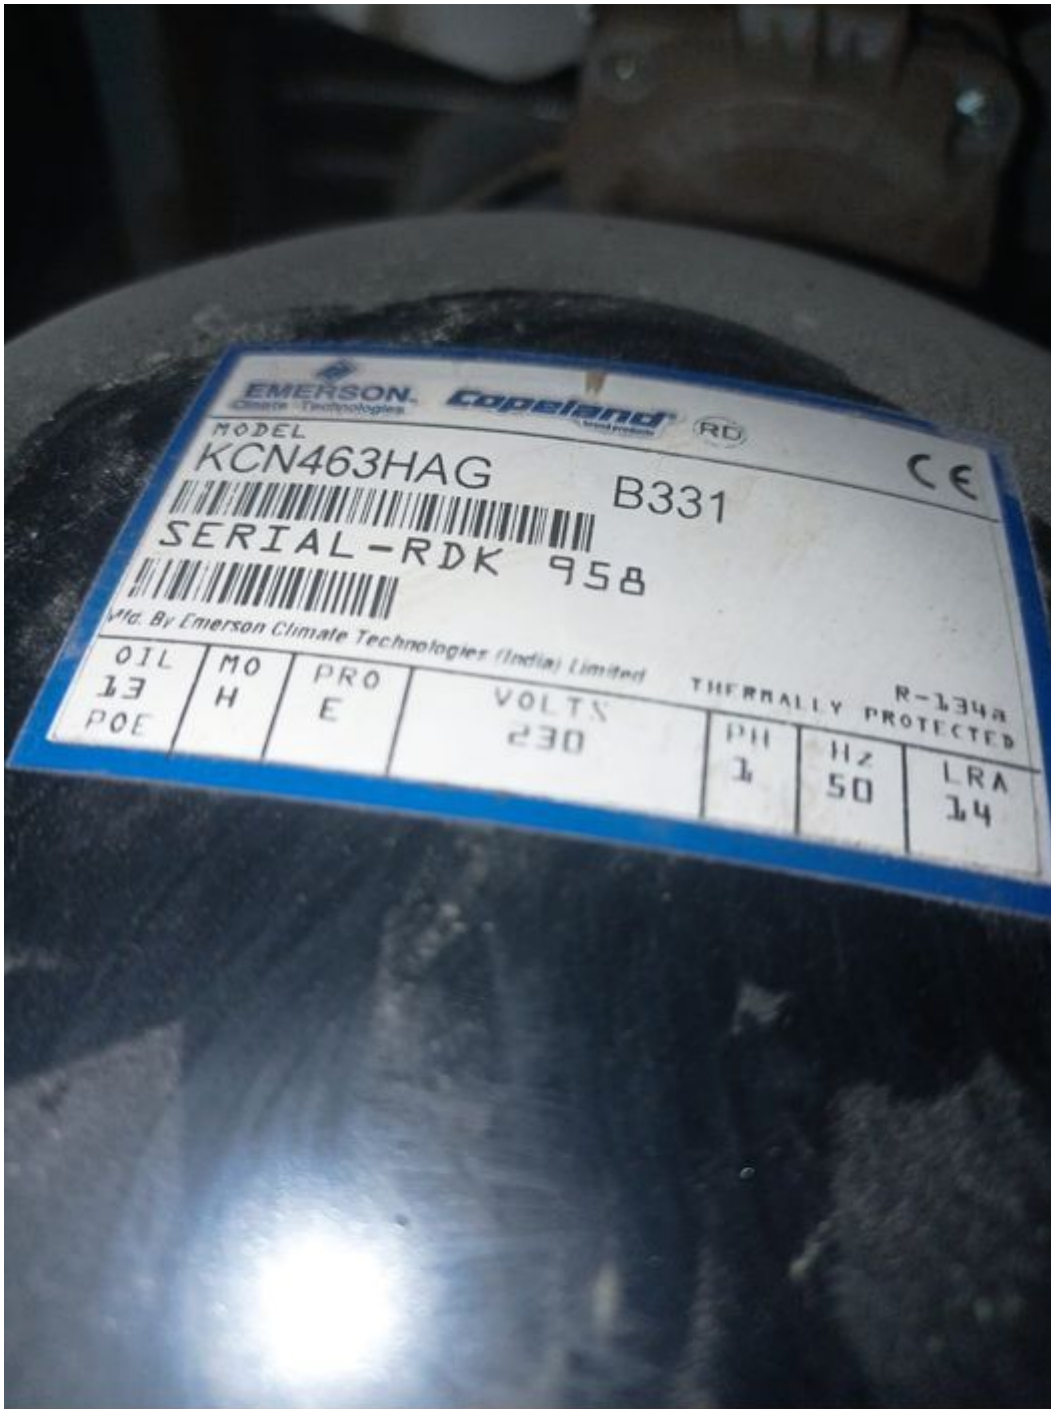

COPELAND, KCJ498HAG, COMPRESSOR, R134A ,3/4 HP+, HBP

Category: compressor

written by Amina | 21 October 2023

Private Picture Copyright : WWW.MBSM.PRO

COPELAND, KCJ498HAG, COMPRESSOR, R134A ,3/4 HP+, HBP

Mbsm.pro, Compressor, kcn463hag, COPELAND, R134A, 0.5HP, 1538W

Category: compressor

written by www.mbsm.pro | 21 October 2023

Private Picture Copyright : WWW.MBSM.PRO

Mbsm.pro, Compressor, kcn463hag, COPELAND, R134A, 0.5HP, 1538W

Mbsm.pro, 30000 BTU, Copeland, Scroll, Compressor, ZR36KC-PFJ-522, 3 Ton, r22,