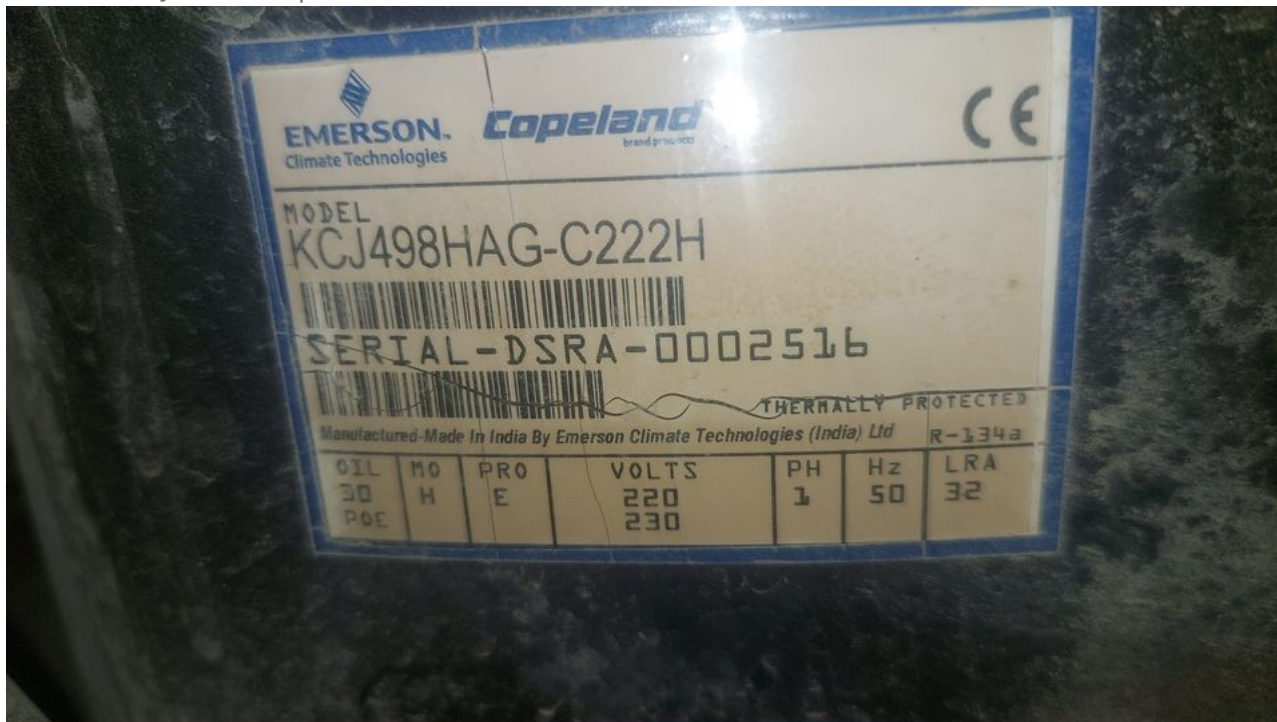

COPELAND, KCJ498HAG, COMPRESSOR, R134A ,3/4 HP+, HBP

Category: compressor

written by Amina | 21 October 2023

Private Picture Copyright : WWW.MBSM.PRO

COPELAND, KCJ498HAG, COMPRESSOR, R134A ,3/4 HP+, HBP

Mbsm.pro, Compressor, kcn463hag, COPELAND, R134A, 0.5HP, 1538W

Category: compressor

written by www.mbsm.pro | 21 October 2023

Private Picture Copyright : WWW.MBSM.PRO

Mbsm.pro, Compressor, kcn463hag, COPELAND, R134A, 0.5HP, 1538W

Mbsm.pro, 30000 BTU, Copeland, Scroll, Compressor, ZR36KC-PFJ-522, 3 Ton, r22,