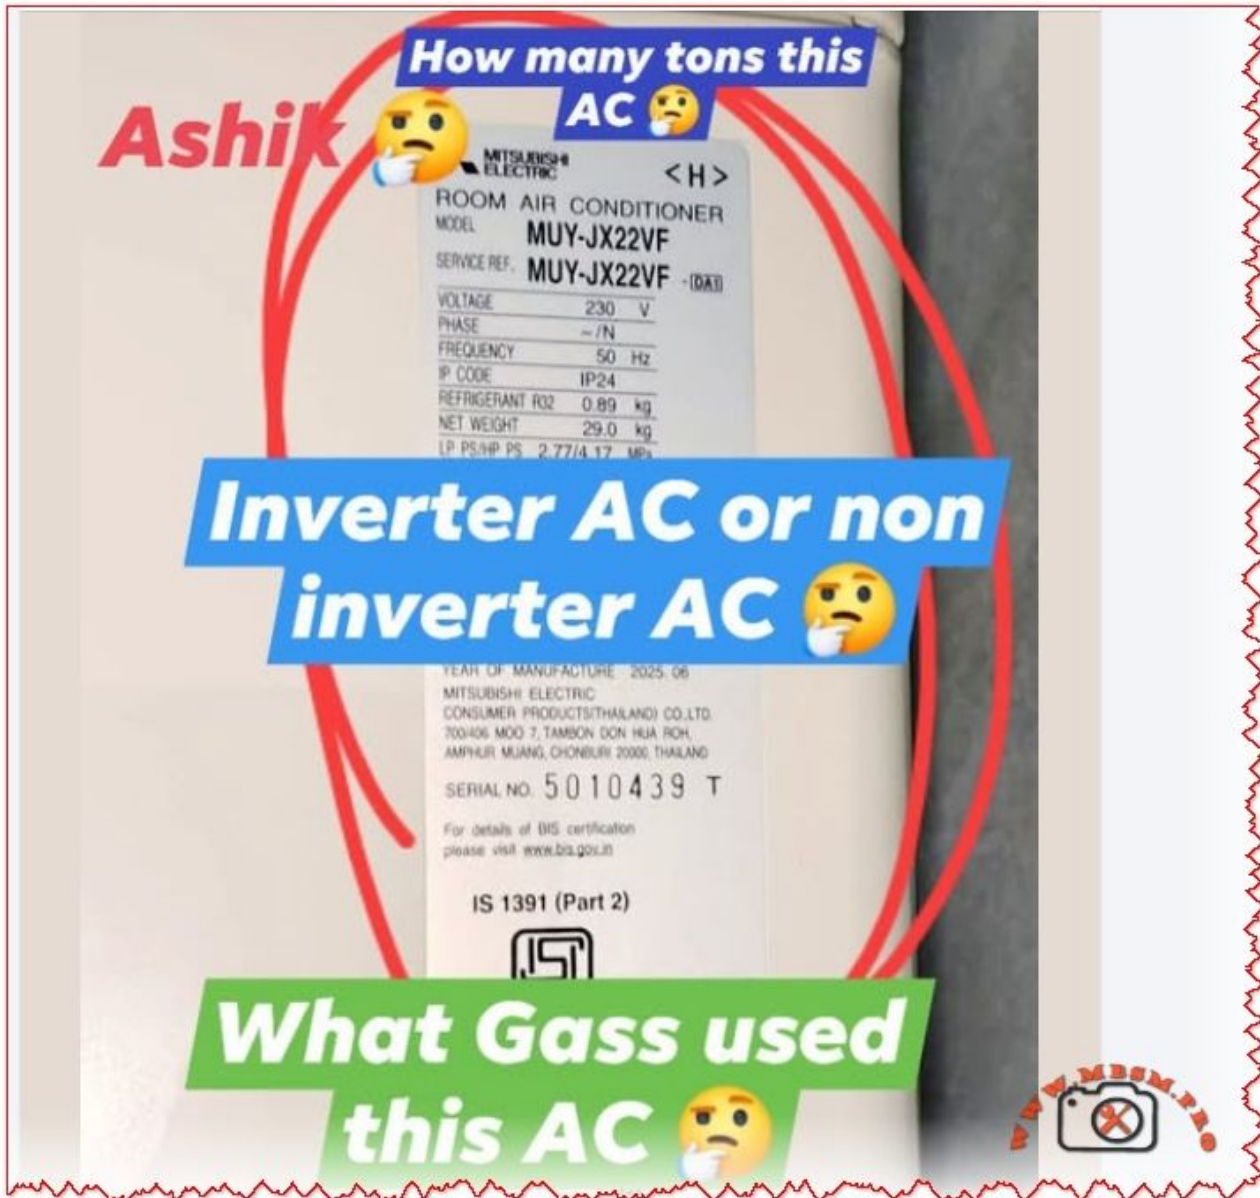

Private Picture Copyright : WWW.MBSM.PRO

Master the skill of reading AC nameplate specifications with this comprehensive technical guide. Learn to decode model numbers, interpret voltage and amperage ratings, identify refrigerant types, calculate cooling capacity, determine tonnage, and understand all electrical information displayed on your air conditioning unit nameplate.

R134a compressor, 1/3 HP, LBP, commercial refrigeration, domestic freezer, cooling capacity, COP, mbsm.pro, mbsmgroup.tn, mbsmgroup, mbsmpro, mbsmpro.com, Siberia,