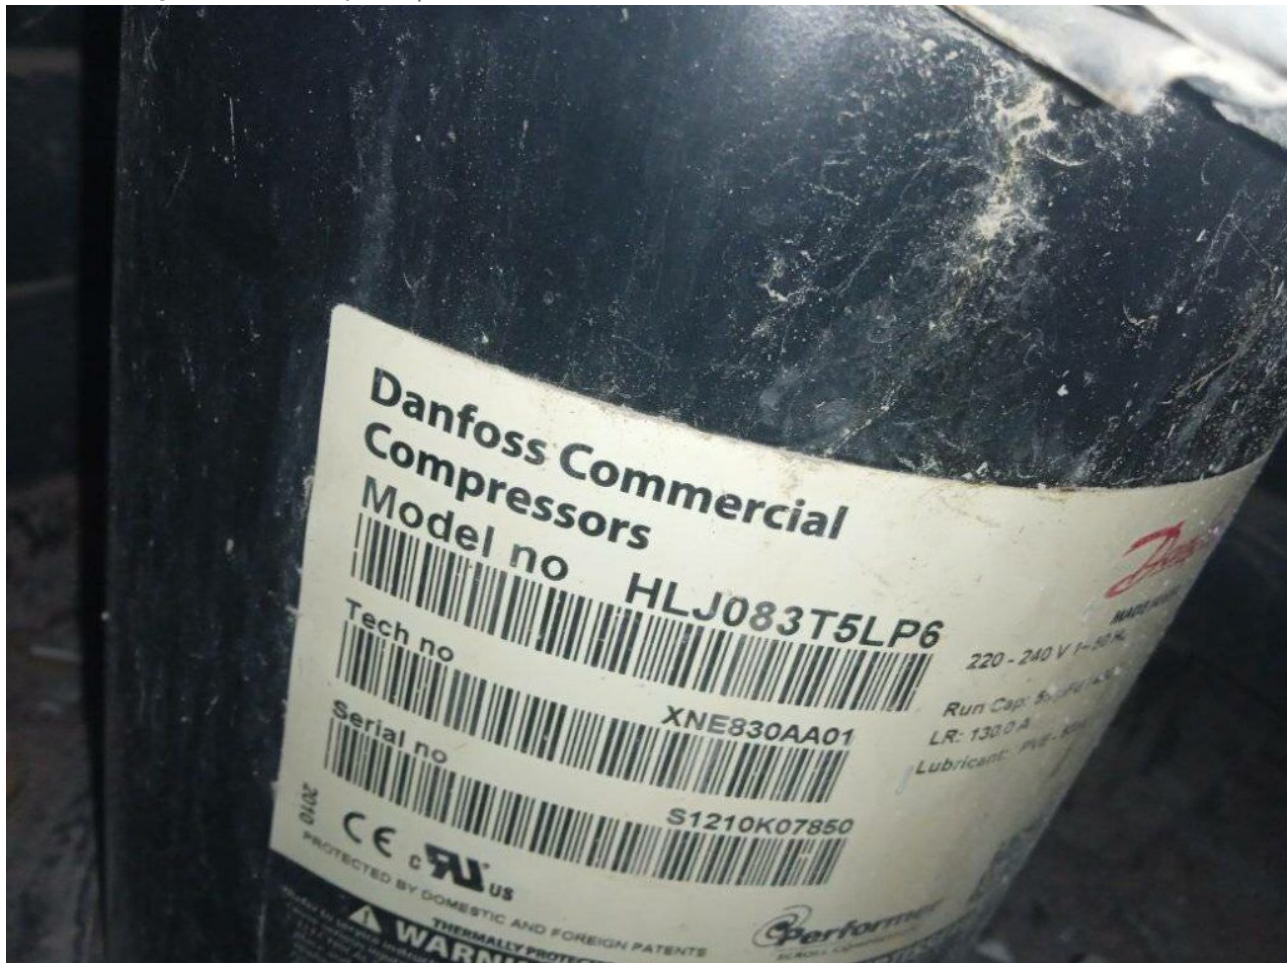

HLJ083T5LP6, 3 ph, 380 v

Category: compressor

written by www.mbsm.pro | 21 October 2025

Private Picture Copyright : WWW.MBSM.PRO