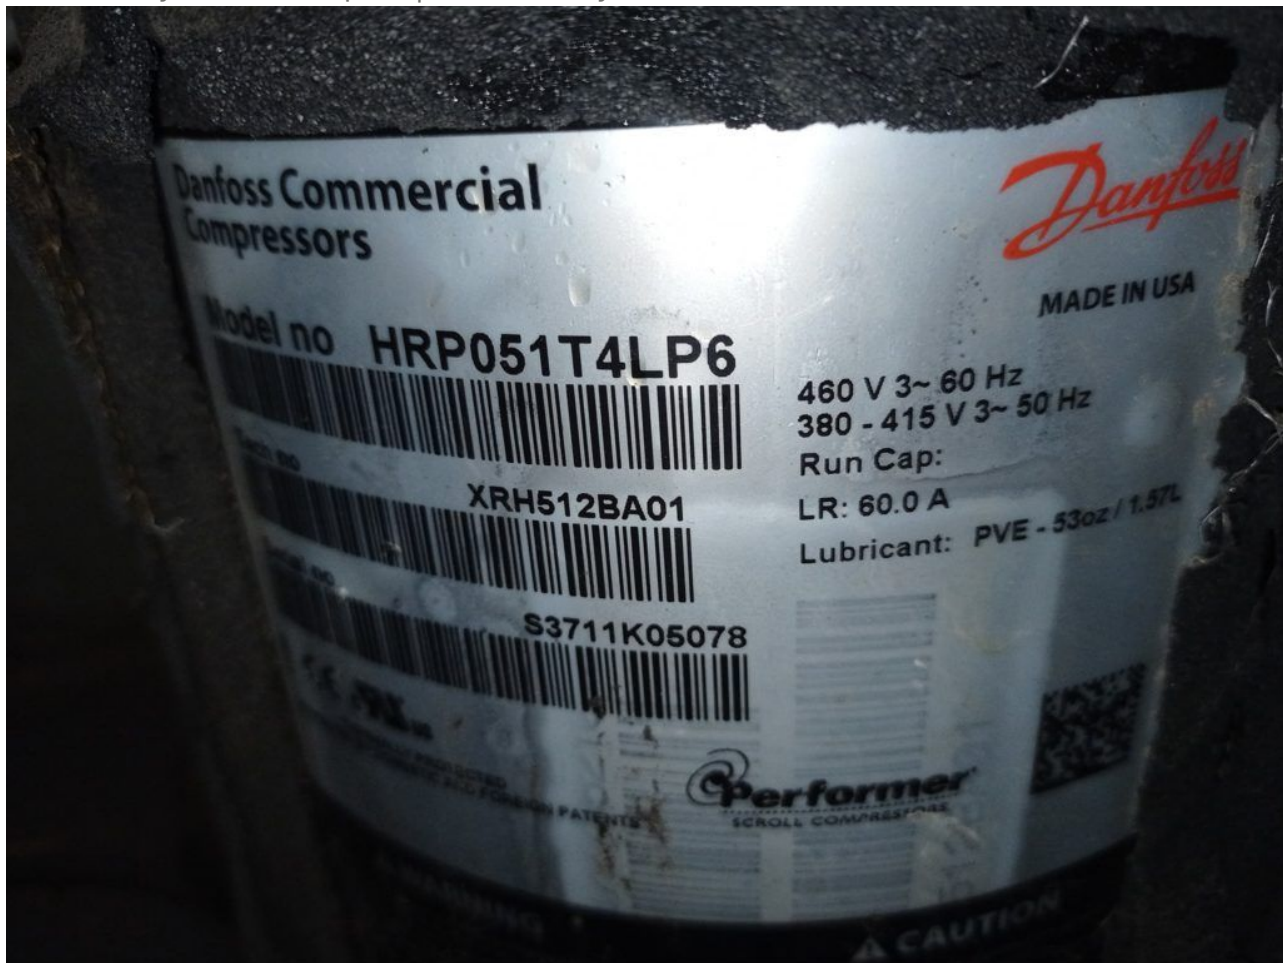

Mbsm.pro, Scroll, Danfoss,
HRP051T4LP6, compressors, Hermetic,
49.15 kBtu/h, R22, R407C, 4 1/4Hp,
3Ph, POE, Lra 60A

Category: compressor

written by www.mbsm.pro | 13 January 2023

Private Picture Copyright: WWW.MBSM.PRO

bsm.pro, Scroll, Danfoss, HRP051T4LP6, compressors, Hermetic, 49.15 kBtu/h, R22,
R407C, 4 1/4Hp, 3Ph, POE, Lra 60A

Catalogue, DANFOSS, All Compressor,
PDF Catalogs, Documentation

Category: compressor,Files

written by www.mbsm.pro | 13 January 2023