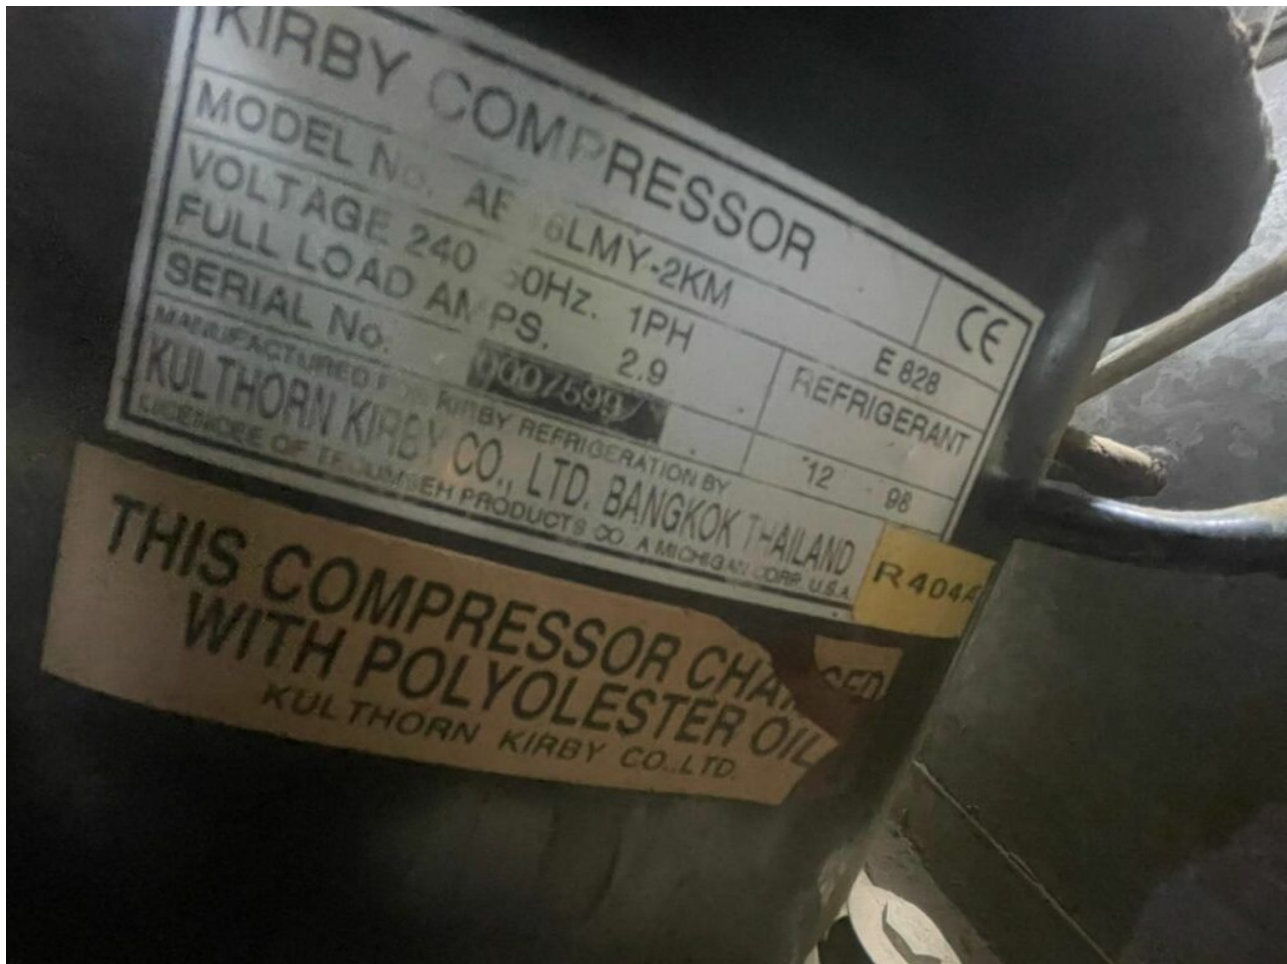

Category: compressor

written by Lilianne | 23 March 2025

Private Picture Copyright : WWW.MBSM.PRO

Mbsm.pro compressor AE16LMY: 3/8 hp, R134a, HBP, 17.4 cc; 5/8 hp, R404, LBP, 14.5 cc.

Mbsm.pro, Compressor, Huaguang, asq80hg, Q series, 800 w, Hbp, r134a, 1/4 hp, cooling Application