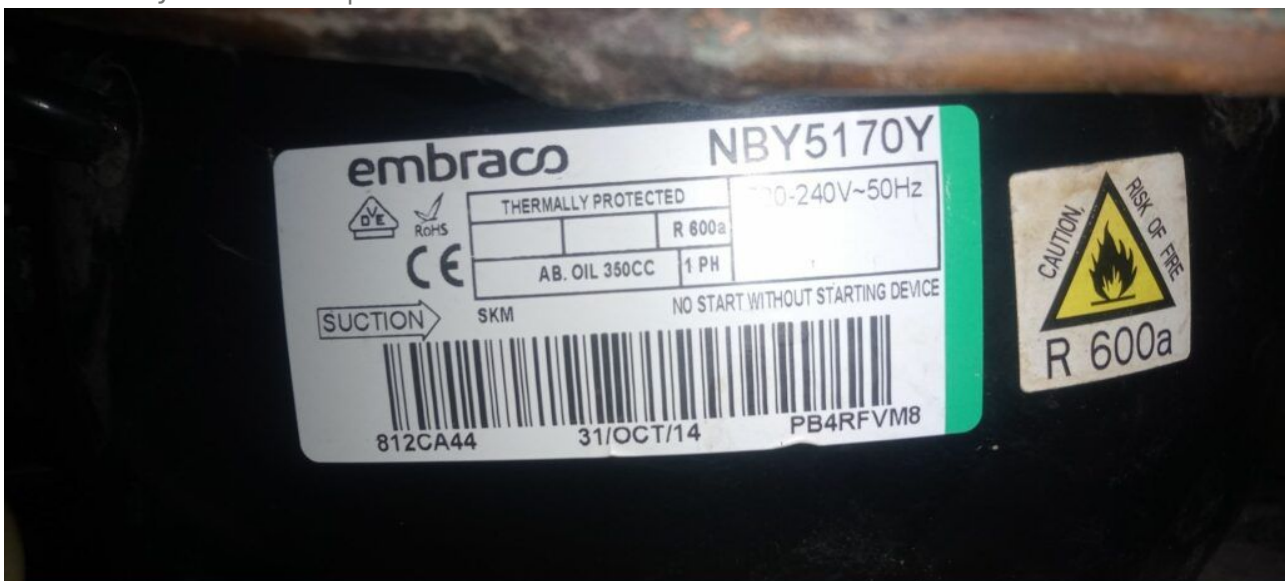

Private Picture Copyright : WWW.MBSM.PRO

With a cooling capacity of 842 W and robust construction, the NBY5170Y is ideal