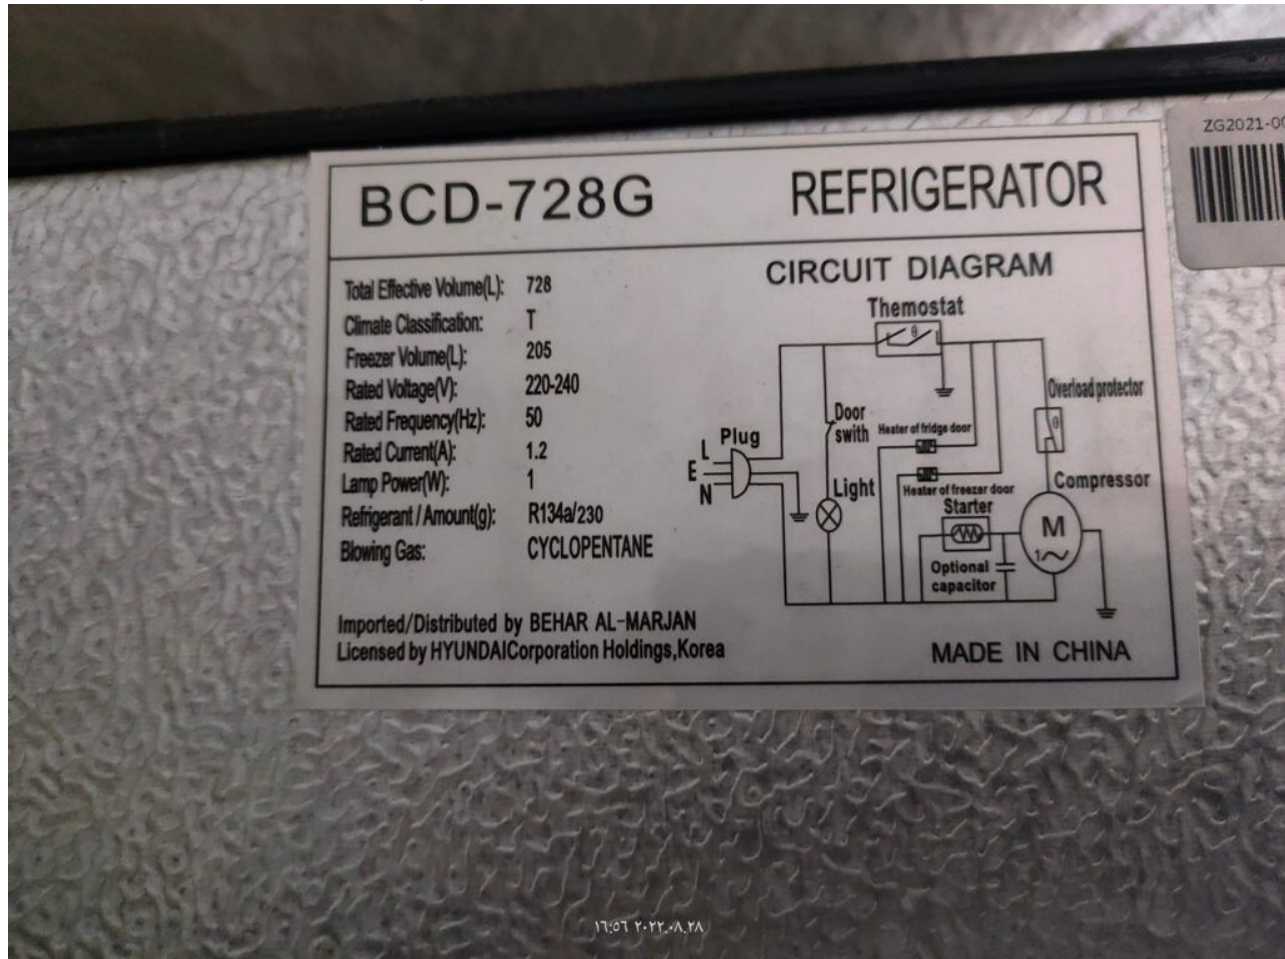

Mbsm.pro, Compressor, KONOR, GQR90AA,
ERU280HSP, R134a, 220-240V 50Hz,
10,1kg, 1/4HP, Refrigerator, Condor,
420 L

Category: compressor

written by www.mbsm.pro | 3 September 2022

420

 **Condor**
Hisense

Mbsm.pro, Compressor, KONOR, GQR90AA, ERU280HSP, R134a, 220-240V 50Hz, 10,1kg, 1/4HP, Refrigerator, Condor, 420 L

BCD-728G

Category: Refrigerator

written by www.mbsm.pro | 3 September 2022

Private Picture Copyright : WWW.MBSM.PRO

Mbsm.pro, Refrigerator, BCD-728G, 728 L, 4 Doors, Class T, Compressor, K270CZ1, 1/3++, DONPER, Dongbei, R134a, 230 G