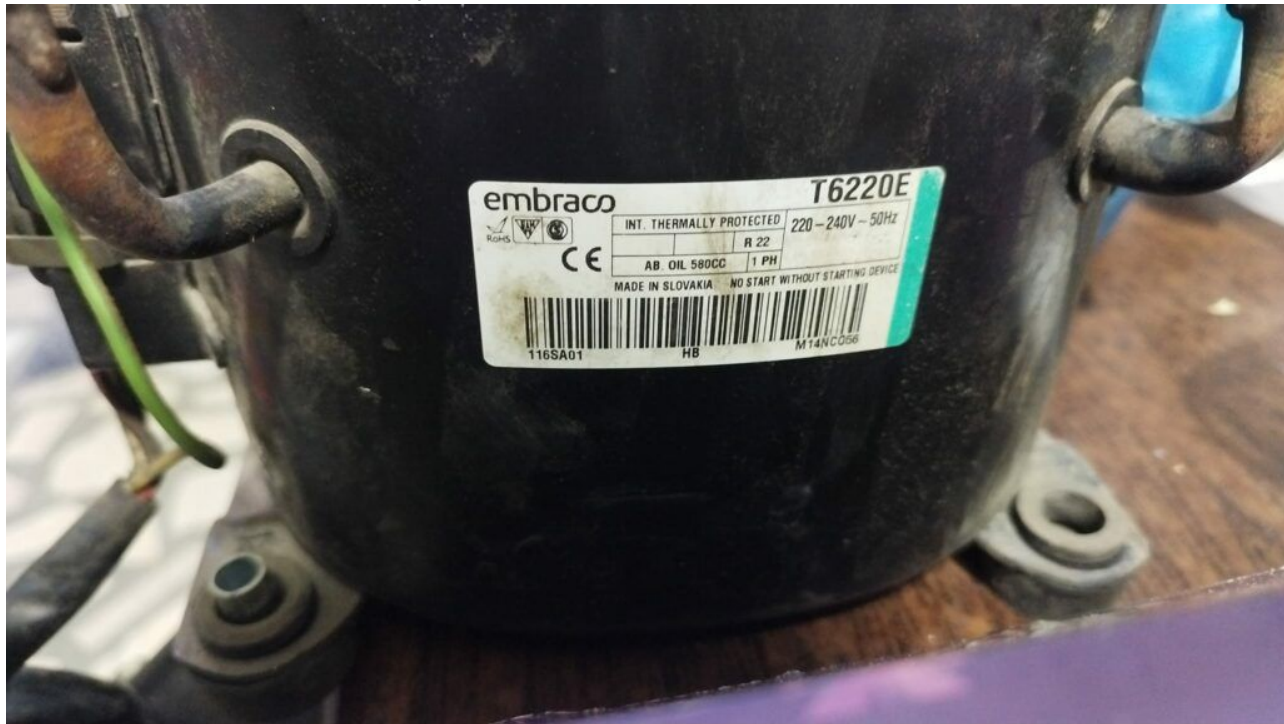

Mbsm.pro, Embraco, compressor, Embraco aspera, T6220E, 1HP, r22

Category: compressor

written by www.mbsm.pro | 20 January 2024

Private Picture Copyright : WWW.MBSM.PRO

Mbsm.pro, Embraco, compressor, Embraco aspera, T6220E, 1HP, r22

Mbsm.pro, COMPRESSOR, 1/8 hp, SECOP, HTK70AA, LBP , R600A, 220 – 240V, 50HZ

Category: compressor

written by www.mbsm.pro | 20 January 2024