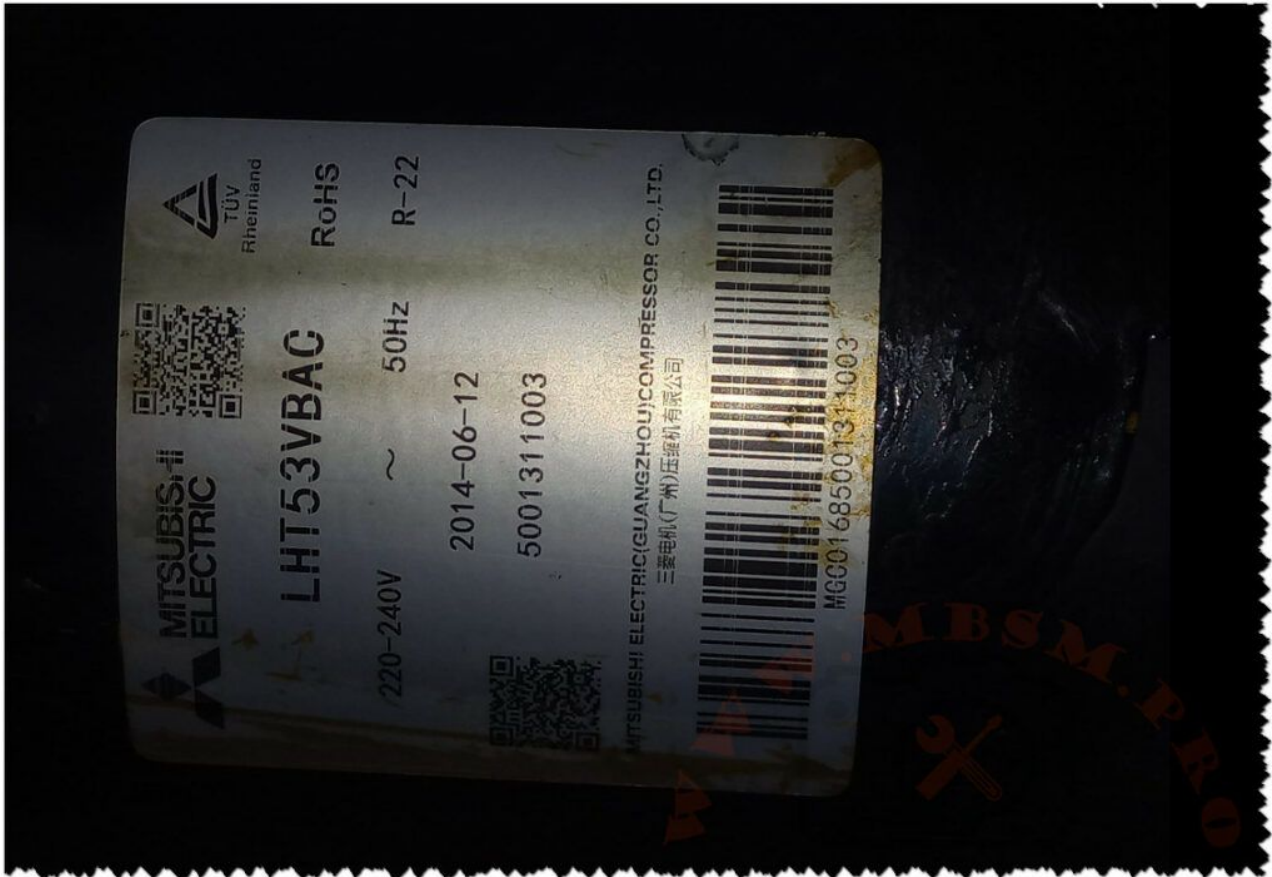

Private Picture Copyright : WWW.MBSM.PRO

Mbsm.pro, Compressor, LHT53VBAC, 32000 btu, 2.5 ton, 3.5 hp, Mitsubishi Compressor, rotary compressor

Mbsm.pro, Compressor, 55R613G T-9ASM, 12000 btu, r22, 1 Ton, 1.5 hp, Air conditioner, 220 v 1ph

Category: air conditioner

written by www.mbsm.pro | 27 January 2024