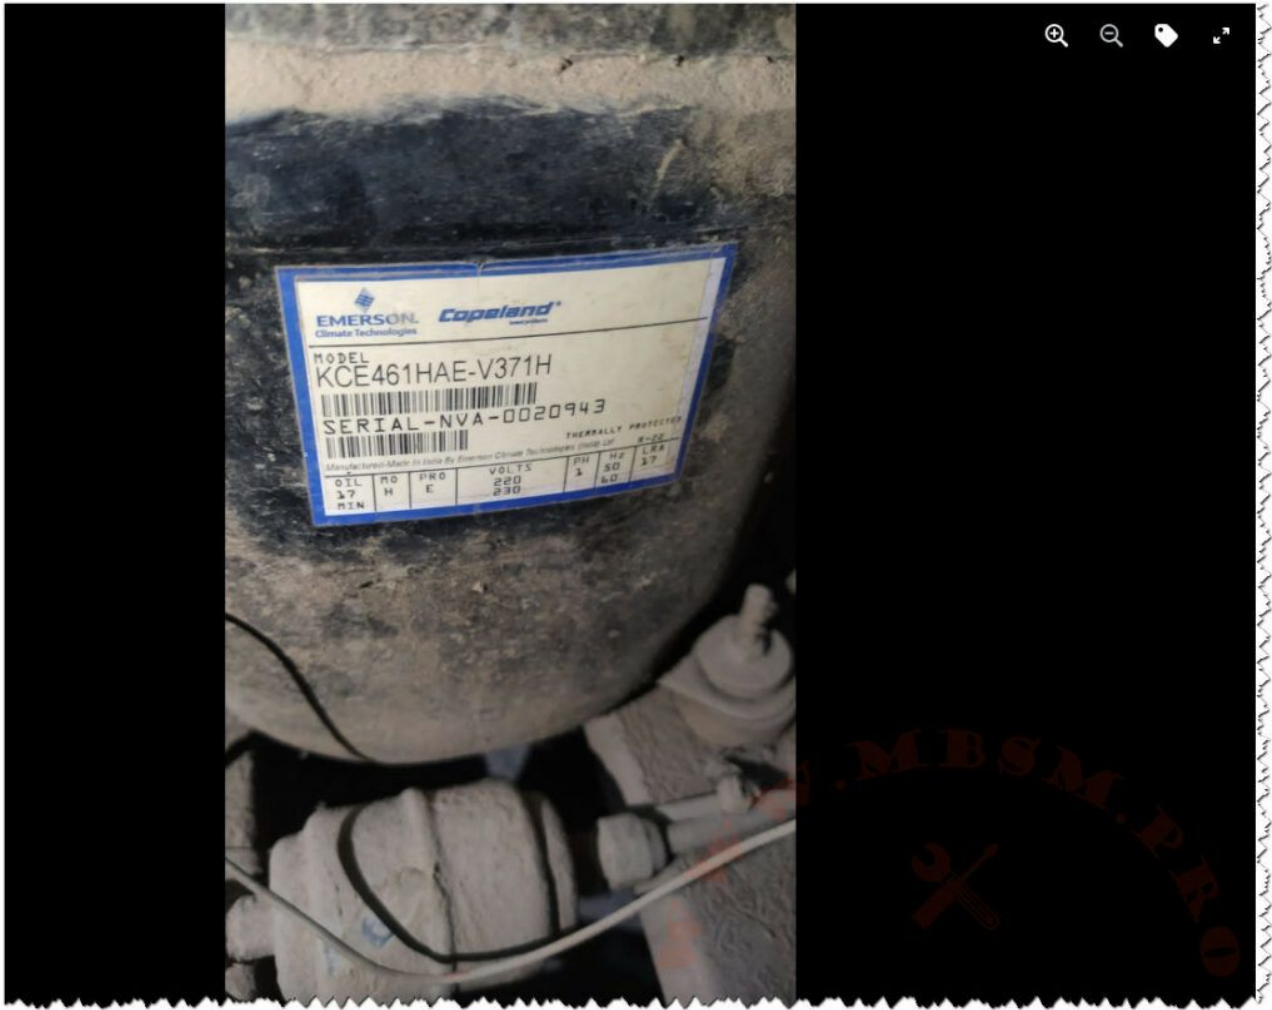

Private Picture Copyright : WWW.MBSM.PRO

Mbsm.pro, Emerson, Compressor, KCE461HAE-V470H, KCE461HAE, 1/2 hp, r22/r410a, hbp

Mbsm.pro, Bpm1111Z, 1/6 hp, Embraco, Compressor, R134A, 1bp

Category: compressor

written by www.mbsm.pro | 27 January 2024