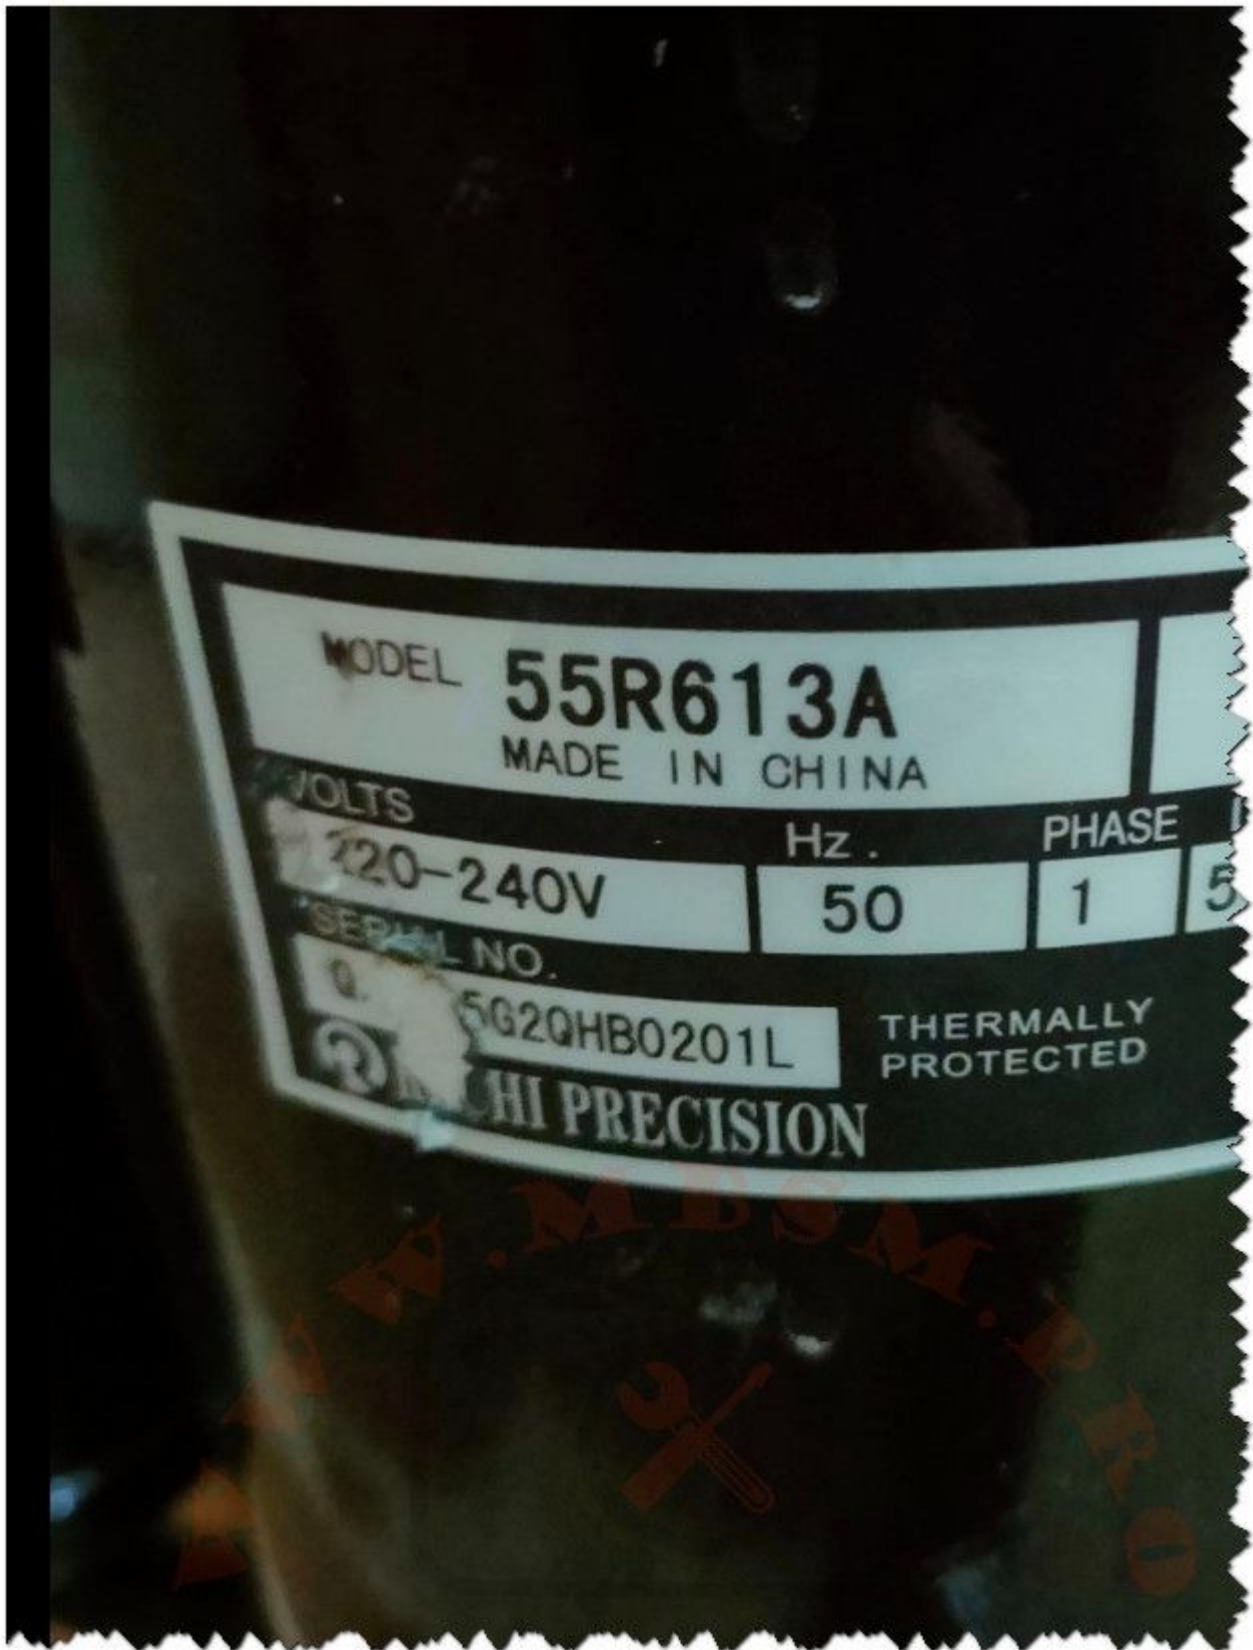

Private Picture Copyright : WWW.MBSM.PRO

Mbsm.pro, Compressor, 55R613G T-9ASM, 12000 btu, r22, 1 Ton, 1.5 hp, Air conditioner, 220 v 1ph