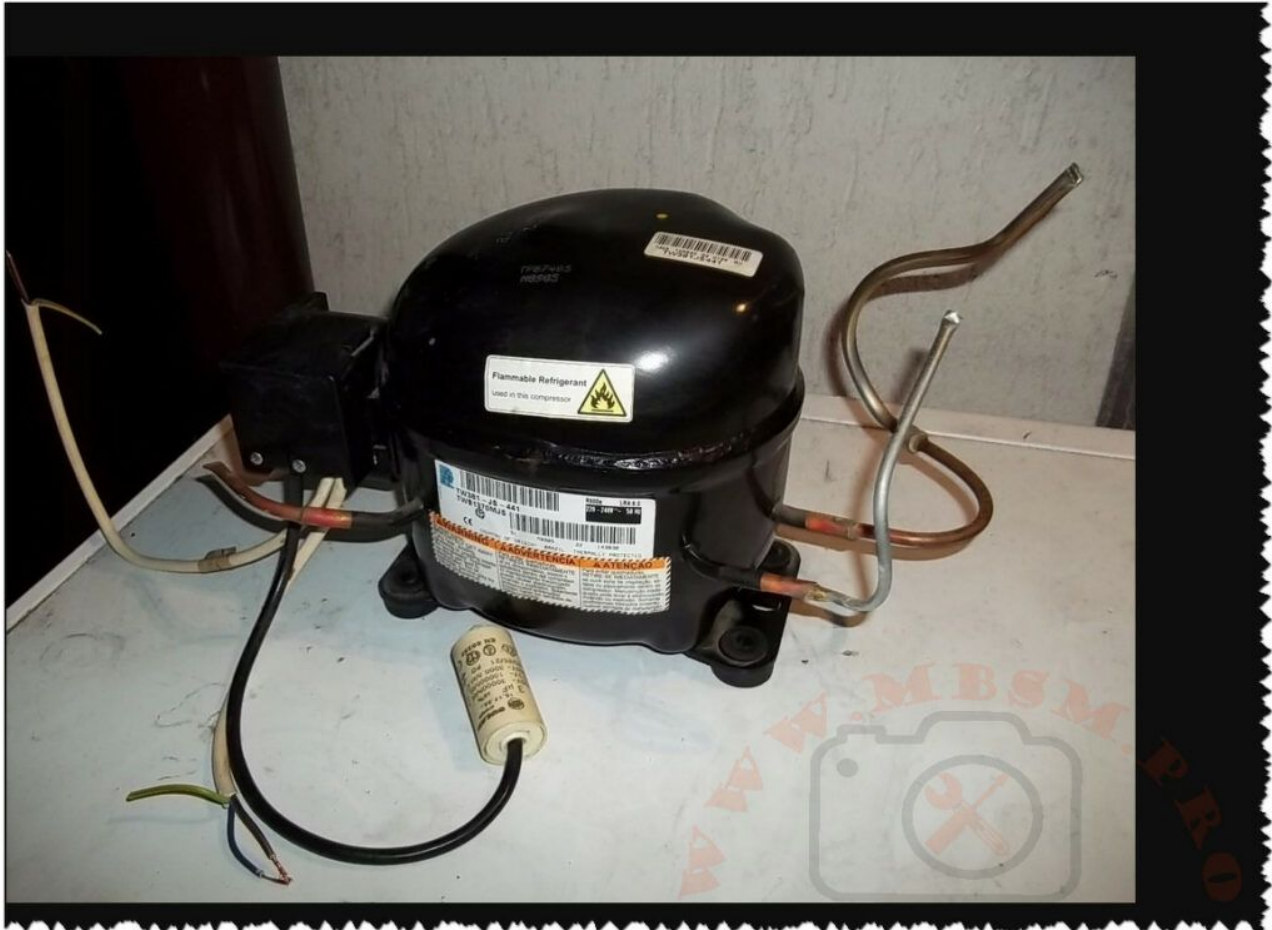

Mbsm.pro, Compressor, TWB1370MJS, TW381 – JS – 441, tw381-js-441, 180 w, 1/5 hp, lbp, Indesit, Ban134, R600

Category: compressor

written by www.mbsm.pro | 4 February 2024

Private Picture Copyright : WWW.MBSM.PRO

Mbsm.pro, Compressor, TWB1370MJS, TW381 – JS – 441, tw381-js-441, 180 w, 1/5 hp, lbp, Indesit, Ban134, R600

Mbsm.pro, compressor, Gree, Air conditioner, 0XSH-F375E090, 0XSH-F375, 22100 BTU, 37.50 cm³, 6477 w, capacitor 60 uf, 1.8 ton, 2.8 hp, 220 v, 1ph, r22

Category: compressor

written by www.mbsm.pro | 4 February 2024