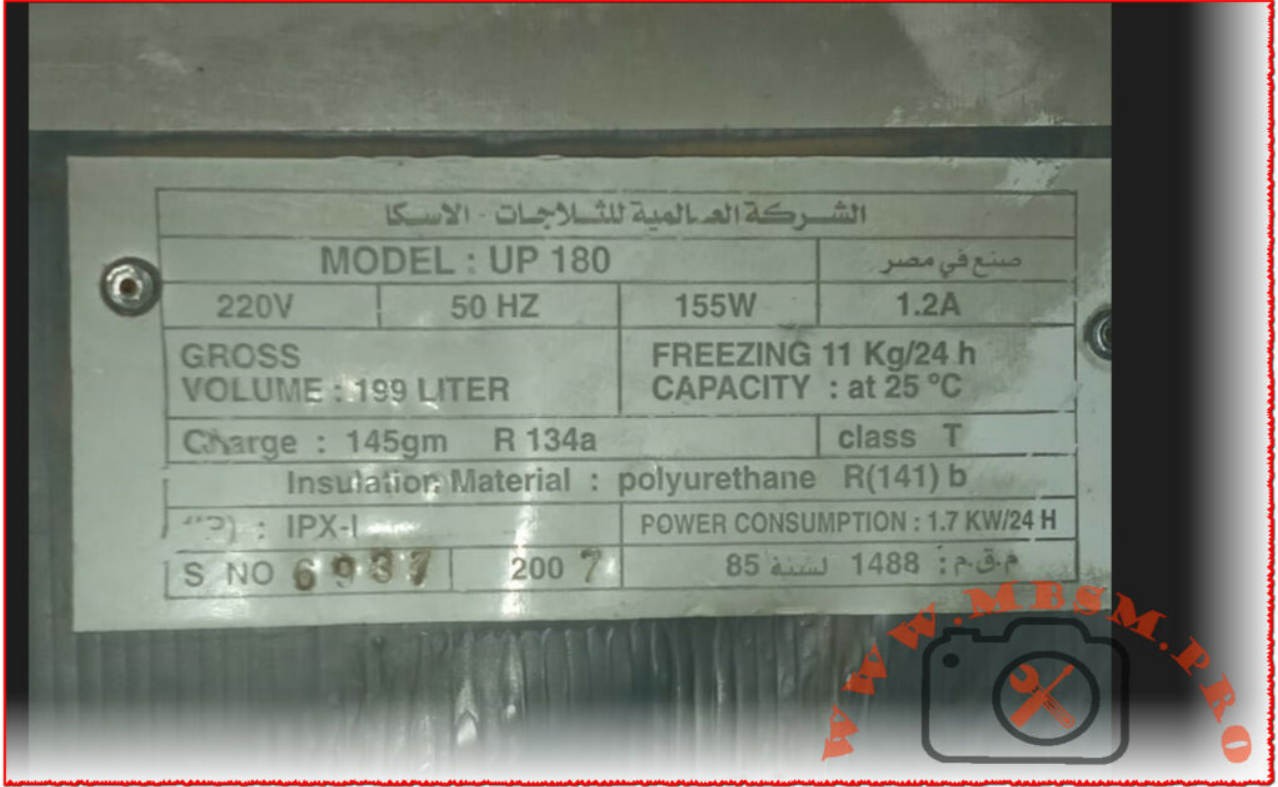

Mbsm.pro, Refrigerator, UP 180, UP180, 155 w, 199 L, r134a, 145 g, Compressor, HSL19JE-5, 1/5 hp, lbp, DAEW00

Mbsm.pro, compressor, HUAYI, S90CL, 1/5 hp, r600a, lbp, 155 w, 9 cm³

Category: compressor

written by www.mbsm.pro | 7 March 2024