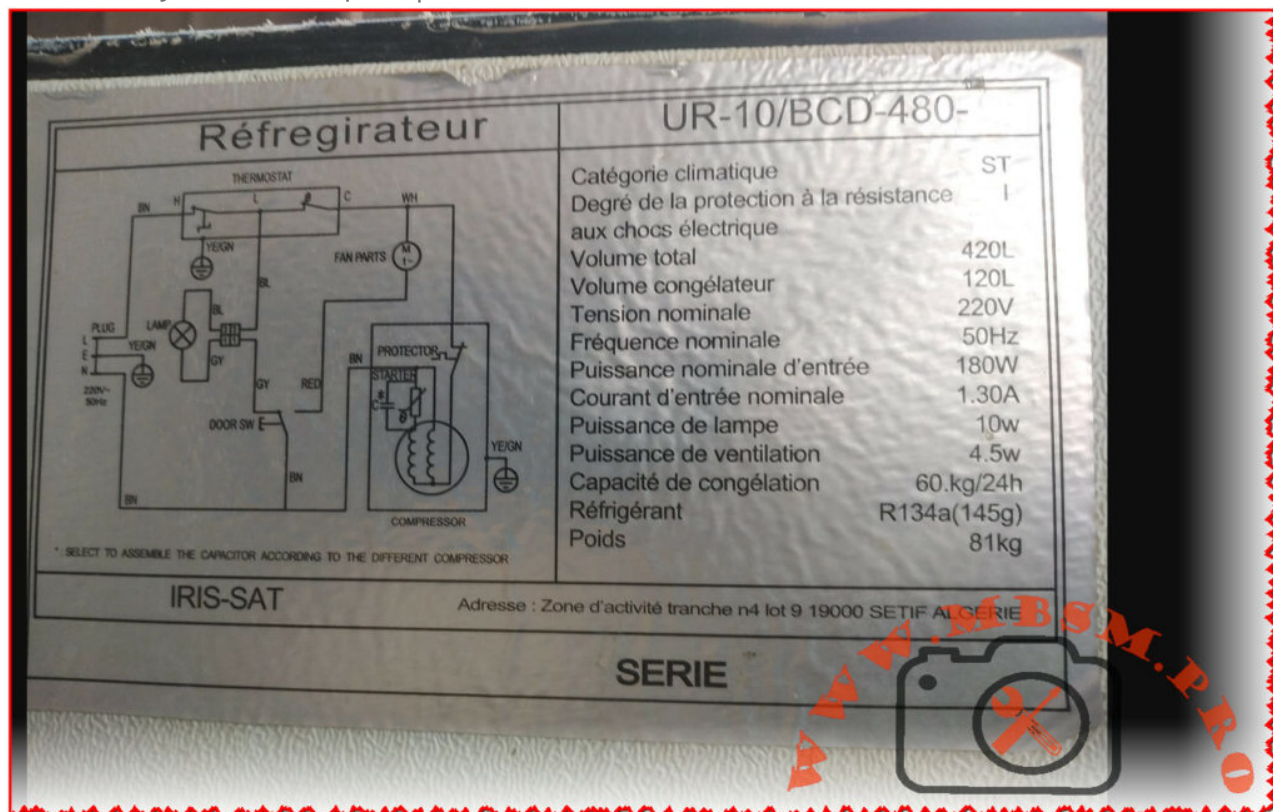

Mbsm.pro, Refregirator,
UR-10/BCD-480, 420 L, Compressor,
GVY75AA, LBP, R134a, 145 G, 1/4 hp,
1.30 A

Category: Refrigerator

written by www.mbsm.pro | 7 March 2024

Mbsm.pro, Refregirator, UR-10/BCD-480, 420 L, Compressor, GVY75AA, LBP, R134a, 145 G, 1/4 hp, 1.30 A

Mbsm.pro, Refregirator, Commercial,
presentation, Coca-Cola, 400 L,
CPE-0400, SANDENINTERCOUL,
compressor, SANDEN, SrCACA, 6456,
r744, 250 g, 3/4 hp, 560 w, lbp, 2.45
a

Category: Refrigerator

written by www.mbsm.pro | 7 March 2024