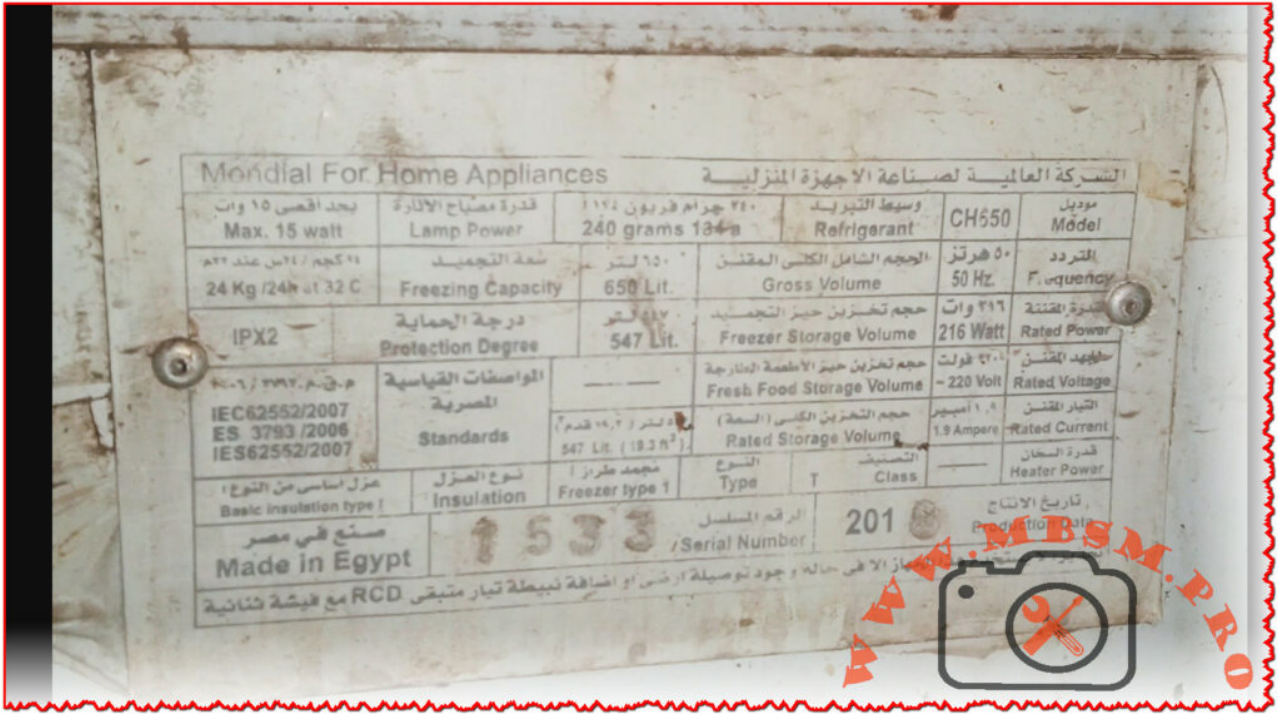

Mbsm.pro, Freezer, Ch650, 650 L, Mondial For. Home Appliances, Compressor, r134a, 240 g, Lbp, 1/3 hp, 230 w, 1.9 A

Mbsm.pro, Refrigerator, UP 180,
UP180, 155 w, 199 L, r134a, 145 g,
Compressor, HSL19JE-5, 1/5 hp, lbp,
DAEW00

Category: Refrigerator

written by www.mbsm.pro | 7 March 2024