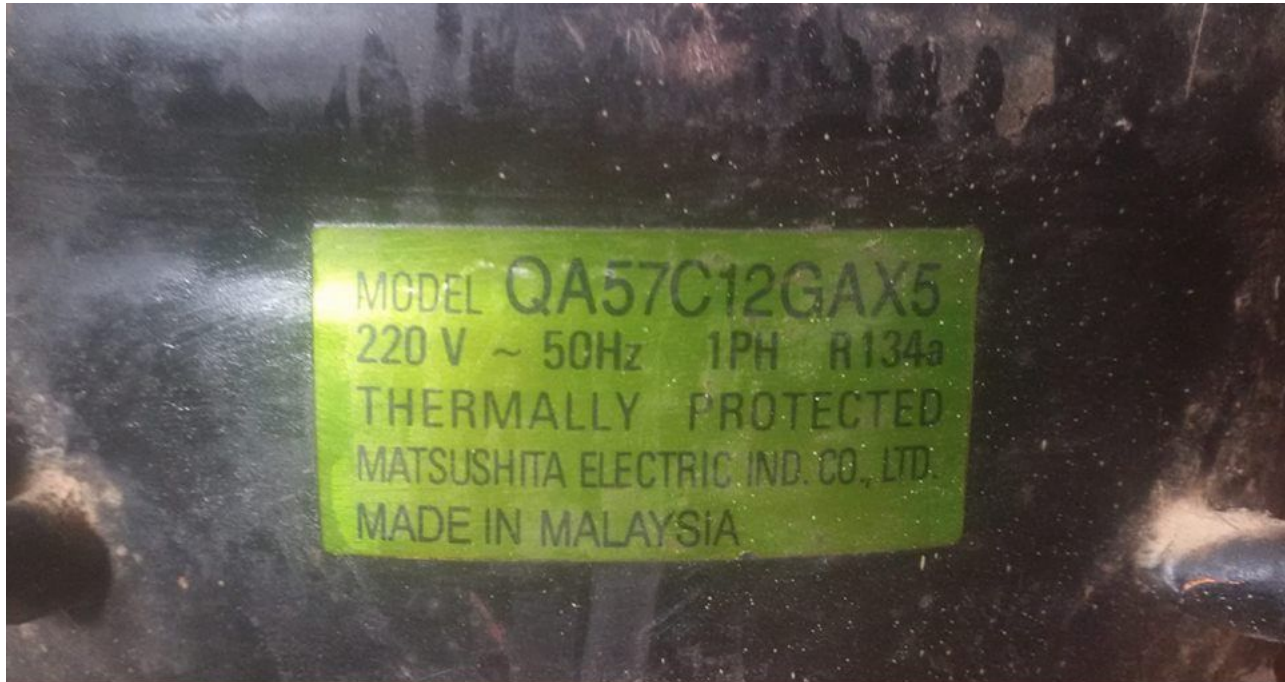

Mbsm.pro, QA57C12GAX5 , 1PH , 1/6 HP ,Panasonic ,Matsushita Electric, Company, Malaysia , R134a , 220/240V 50Hz

Category: Solutions,Tester ok
written by Jamila | 21 October 2025

Picture5 Mbsm Dot Pro : www.mbsm.pro

Mbsm.pro, QA57C12GAX5 , 1PH , 1/6 HP ,Panasonic ,Matsushita Electric, Company, Malaysia , R134a , 220/240V 50Hz