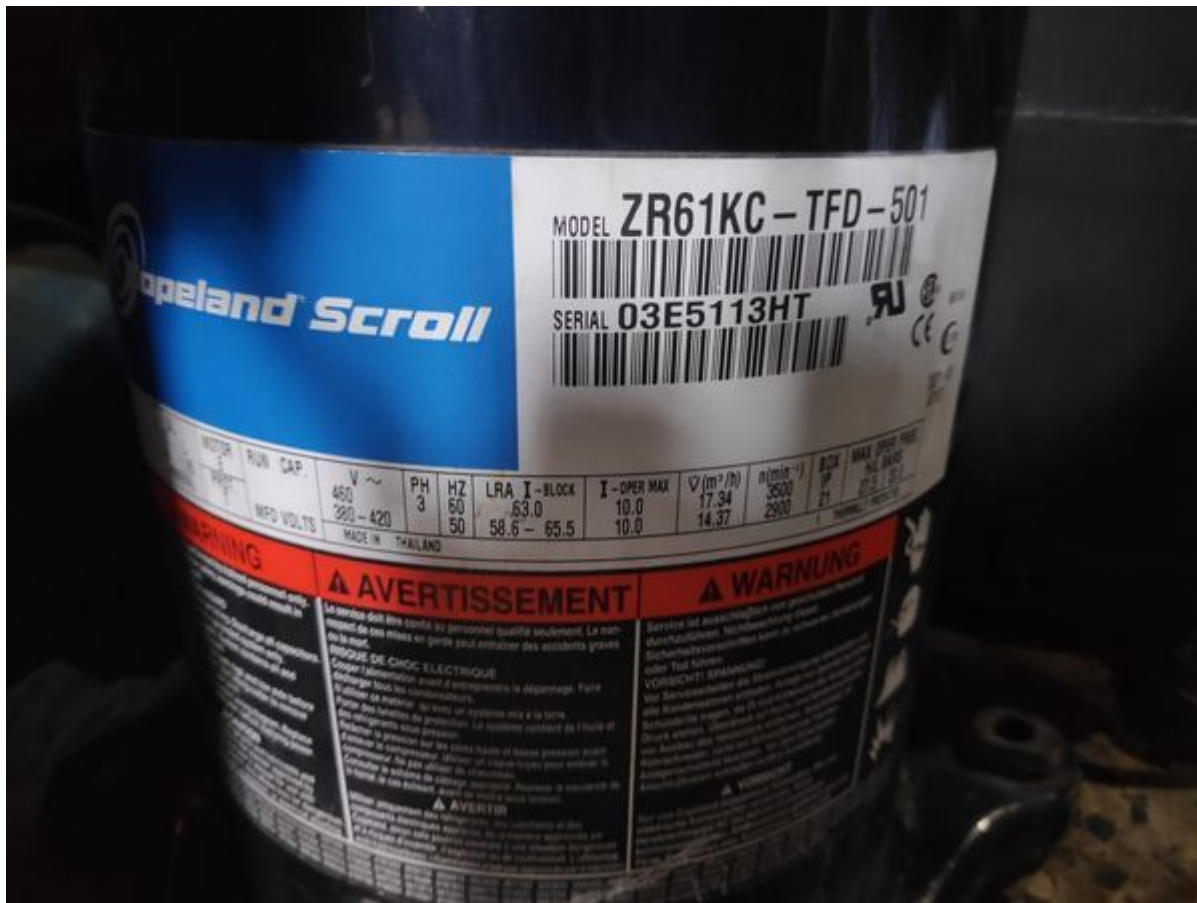

Private Picture Copyright: WWW.MBSM.PRO

Mbsm.pro, COMPRESSOR, ZR61KC-TFD-522, SCROLL, R22, 3 PHASE, COPELAND, chiller, 14570 w, 49700 btu, 5 Hp