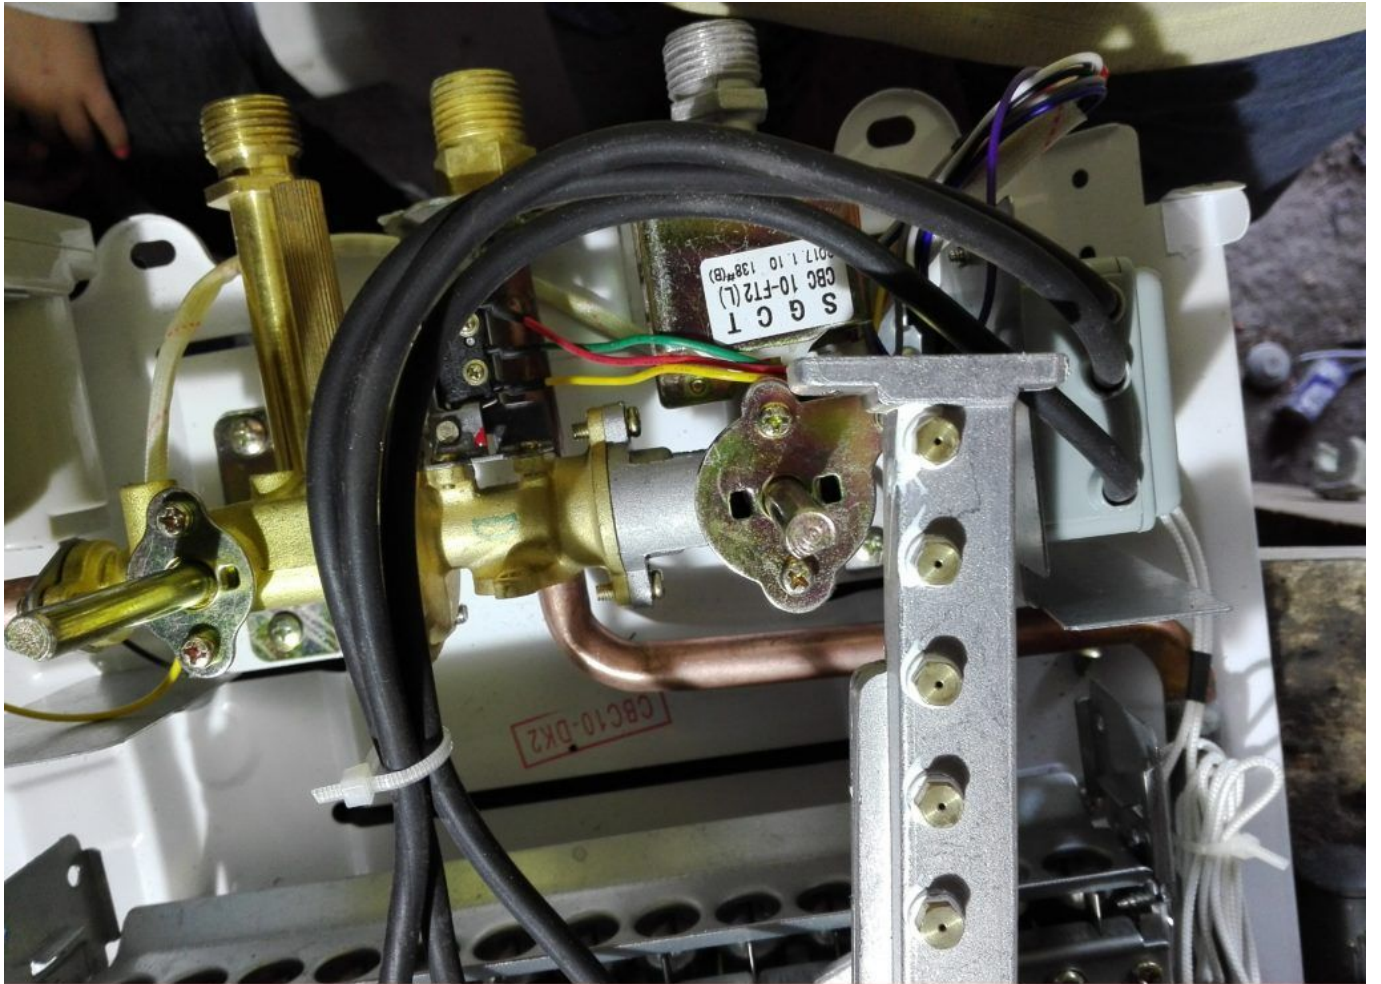

Changement injecteur gaz , M5 chauffe-eau Electronique 10l

Category: Technologie,Tester ok

written by www.mbsm.pro | 23 October 2020

PictureS Mbsm Dot Pro : www.mbsm.pro

PictureS Mbsm Dot Pro : www.mbsm.pro