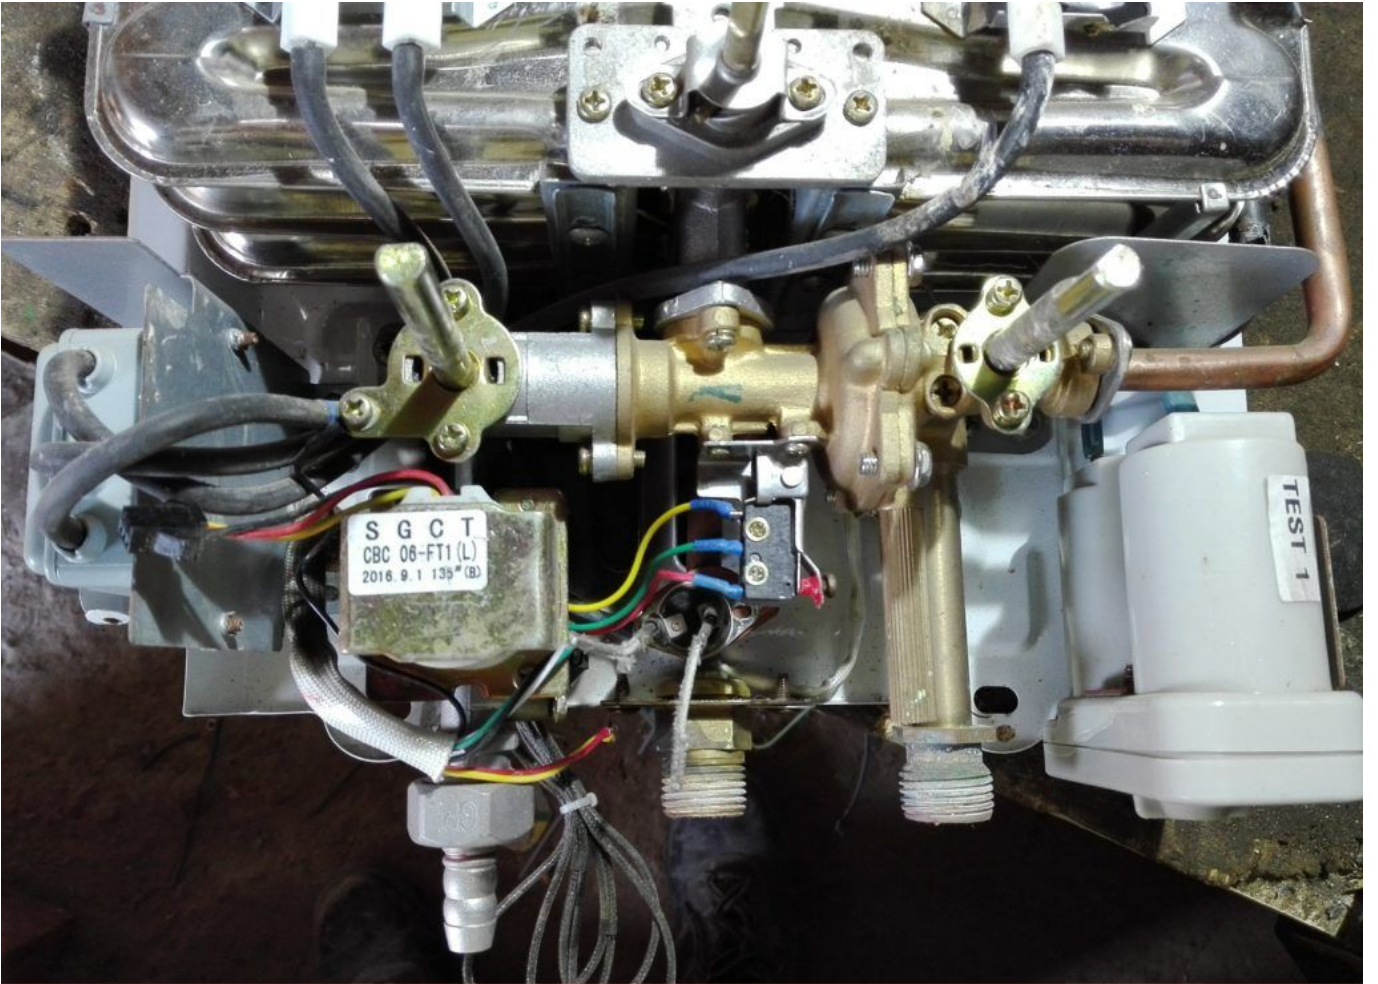

Changement injecteur gaz , M5 chauffe-eau Electronique 10l

Category: Technologie,Tester ok

written by www.mbsm.pro | 23 October 2020

PictureS Mbsm Dot Pro : www.mbsm.pro

PictureS Mbsm Dot Pro : www.mbsm.pro