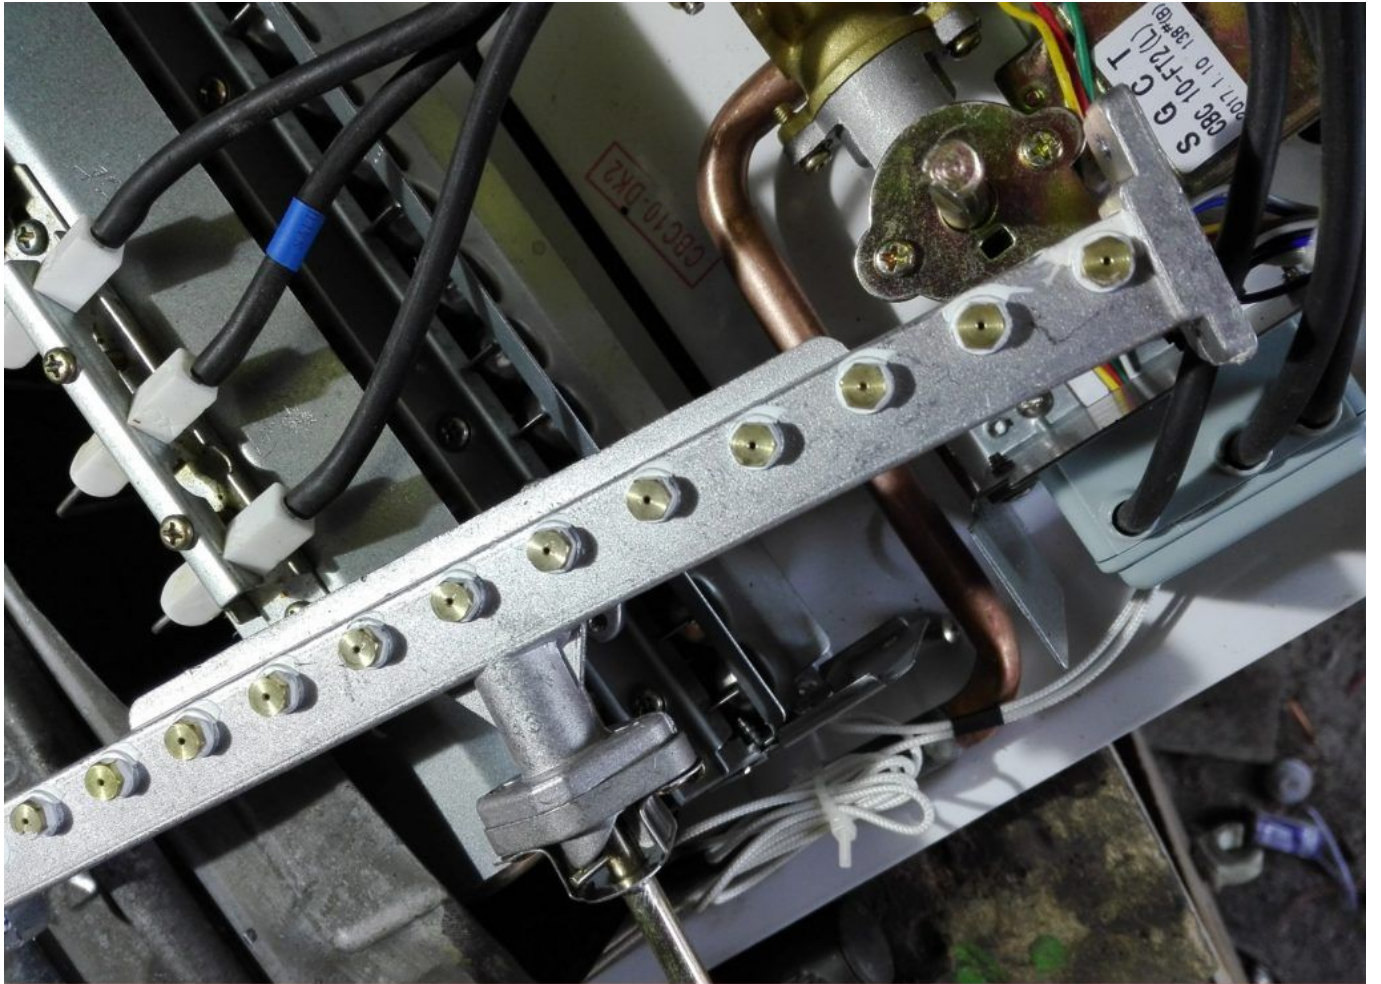

Changement injecteur gaz , M5 chauffe-eau Electronique 10l

Category: Technologie,Tester ok

written by www.mbsm.pro | 23 October 2020

PictureS Mbsm Dot Pro : www.mbsm.pro

PictureS Mbsm Dot Pro : www.mbsm.pro