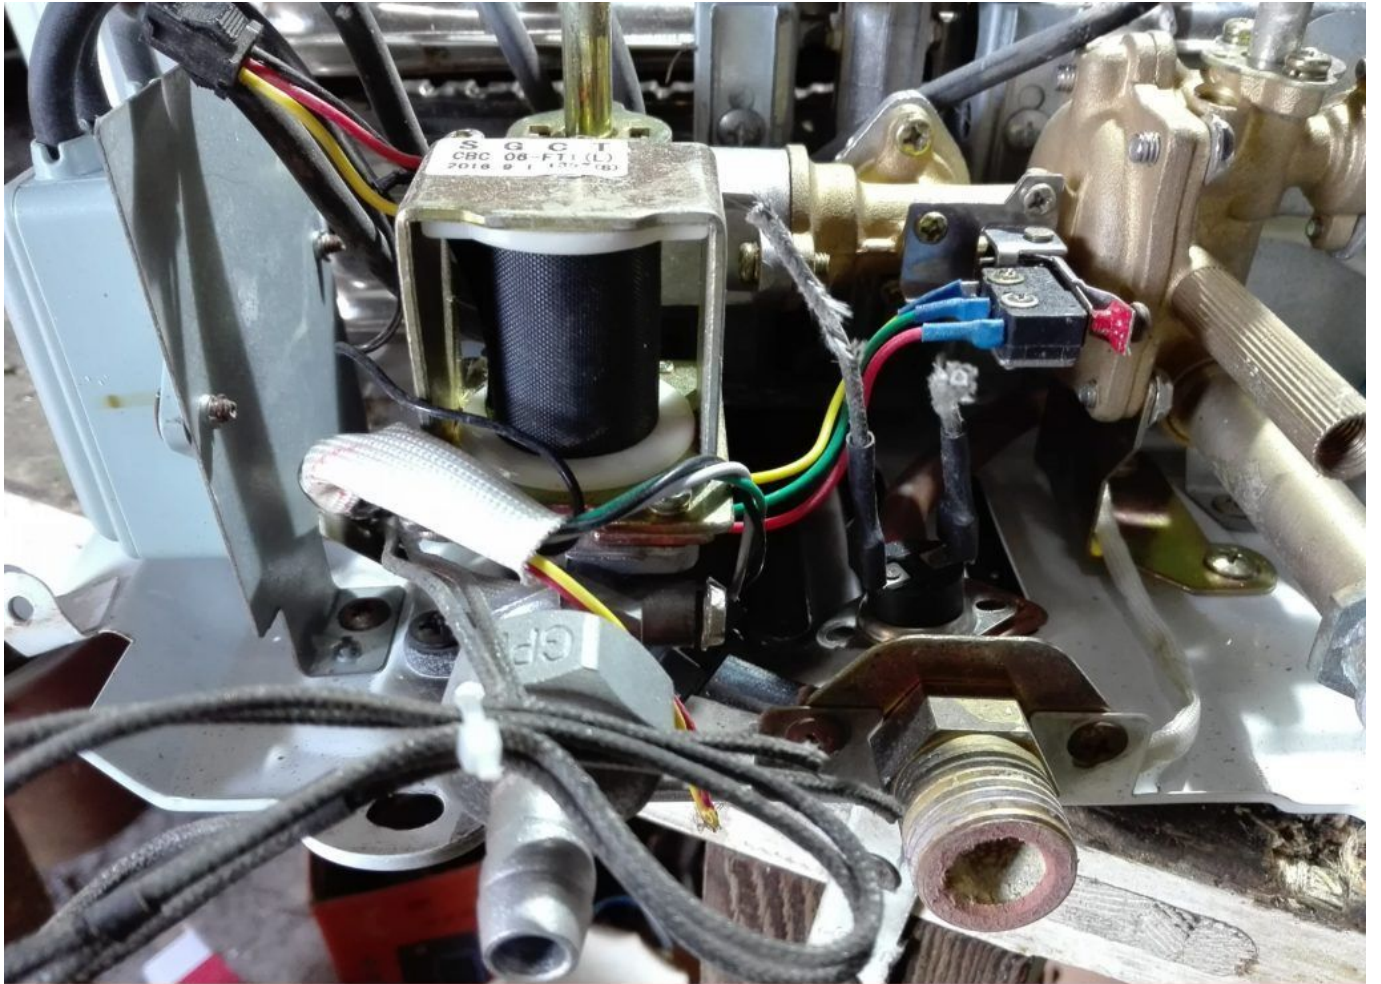

Changement injecteur gaz , M5 chauffe-eau Electronique 10l

Category: Technologie,Tester ok

written by www.mbsm.pro | 23 October 2020

PictureS Mbsm Dot Pro : www.mbsm.pro

PictureS Mbsm Dot Pro : www.mbsm.pro