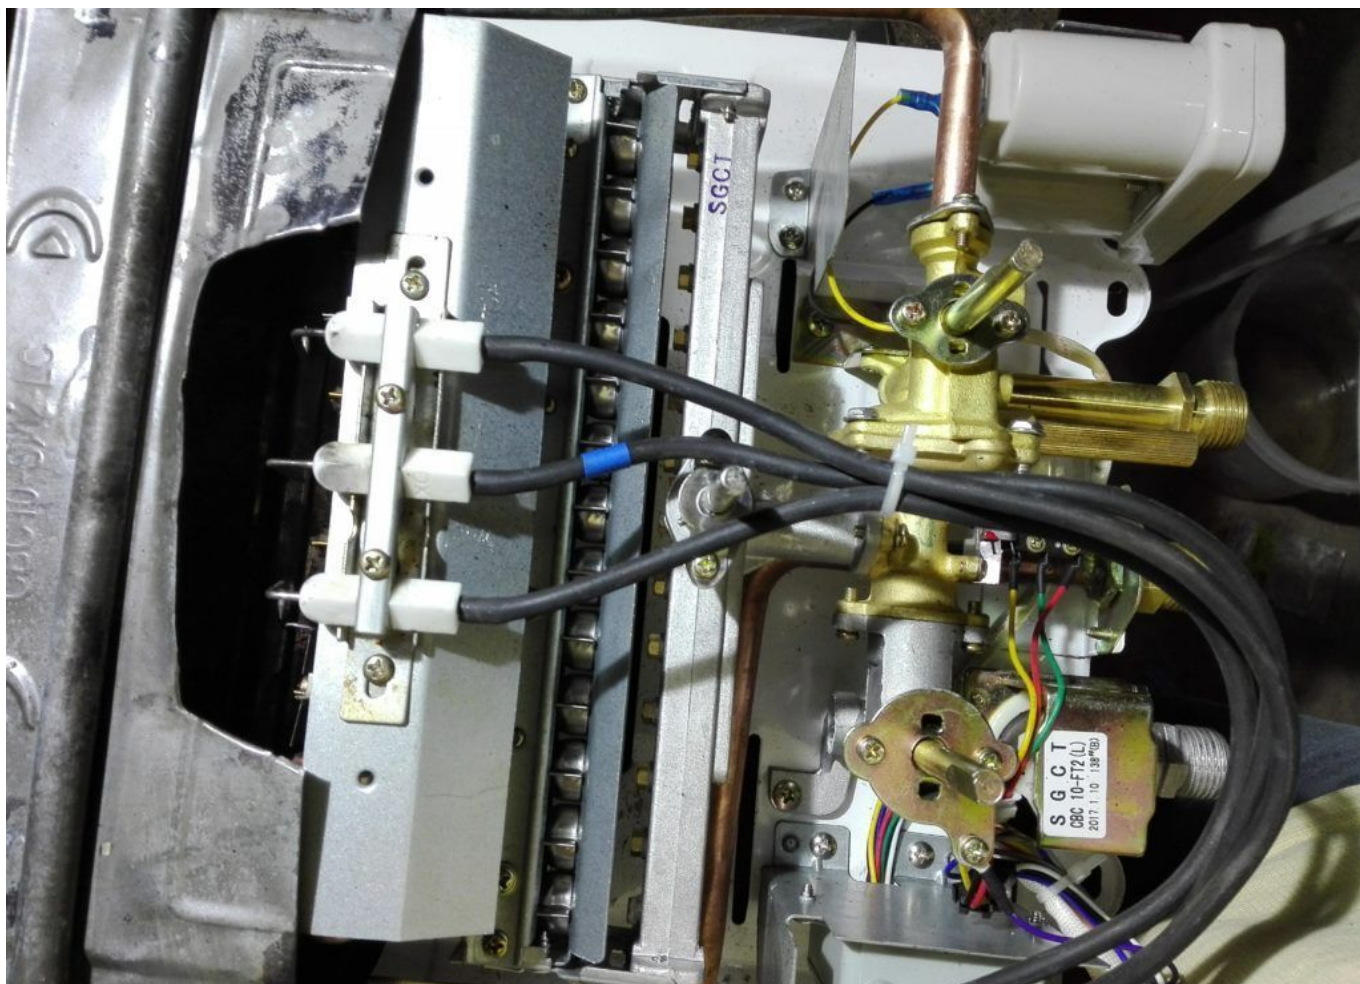

Changement injecteur gaz , M5 chauffe-eau Electronique 10l

Category: Technologie,Tester ok

written by www.mbsm.pro | 23 October 2020

PictureS Mbsm Dot Pro : www.mbsm.pro

PictureS Mbsm Dot Pro : www.mbsm.pro