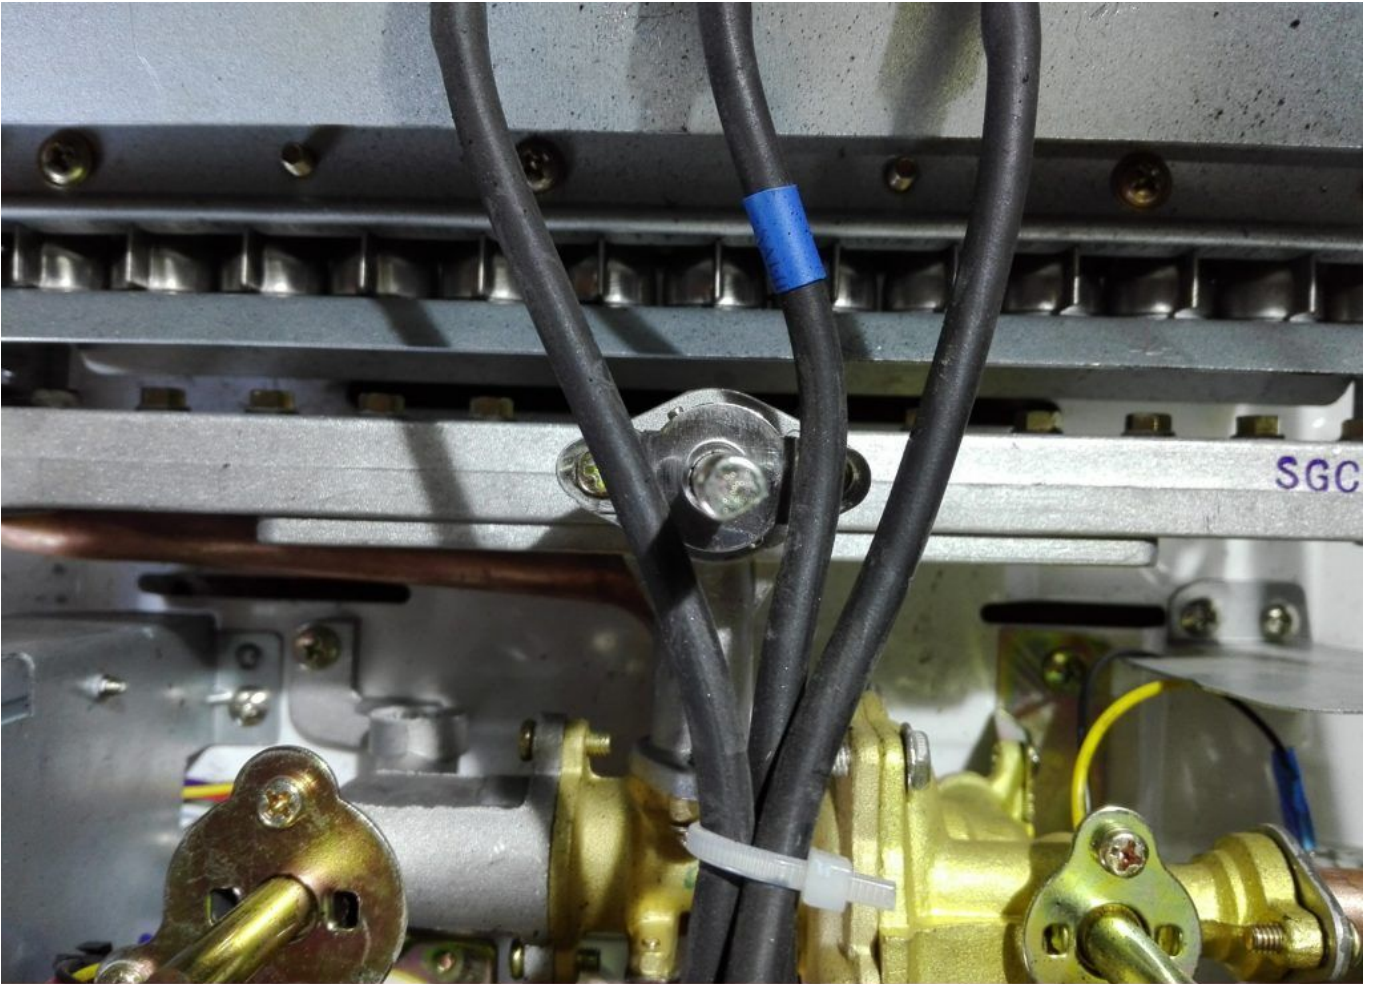

Changement injecteur gaz , M5 chauffe-eau Electronique 10l

Category: Technologie,Tester ok

written by www.mbsm.pro | 23 October 2020

PictureS Mbsm Dot Pro : www.mbsm.pro

PictureS Mbsm Dot Pro : www.mbsm.pro