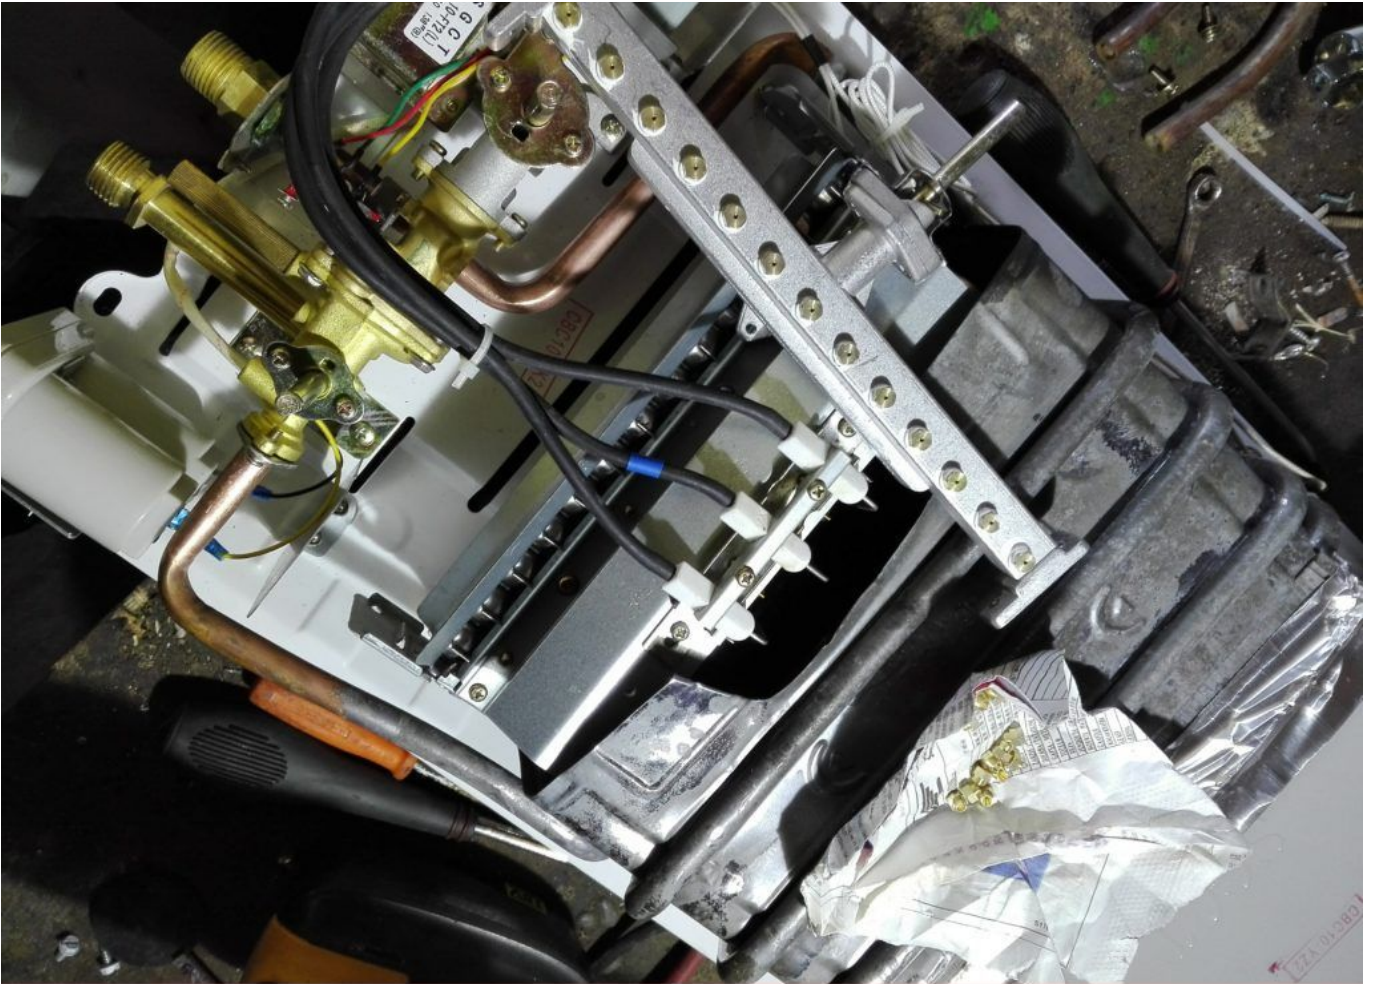

Changement injecteur gaz , M5 chauffe-eau Electronique 10l

Category: Technologie,Tester ok

written by www.mbsm.pro | 23 October 2020

PictureS Mbsm Dot Pro : www.mbsm.pro

PictureS Mbsm Dot Pro : www.mbsm.pro