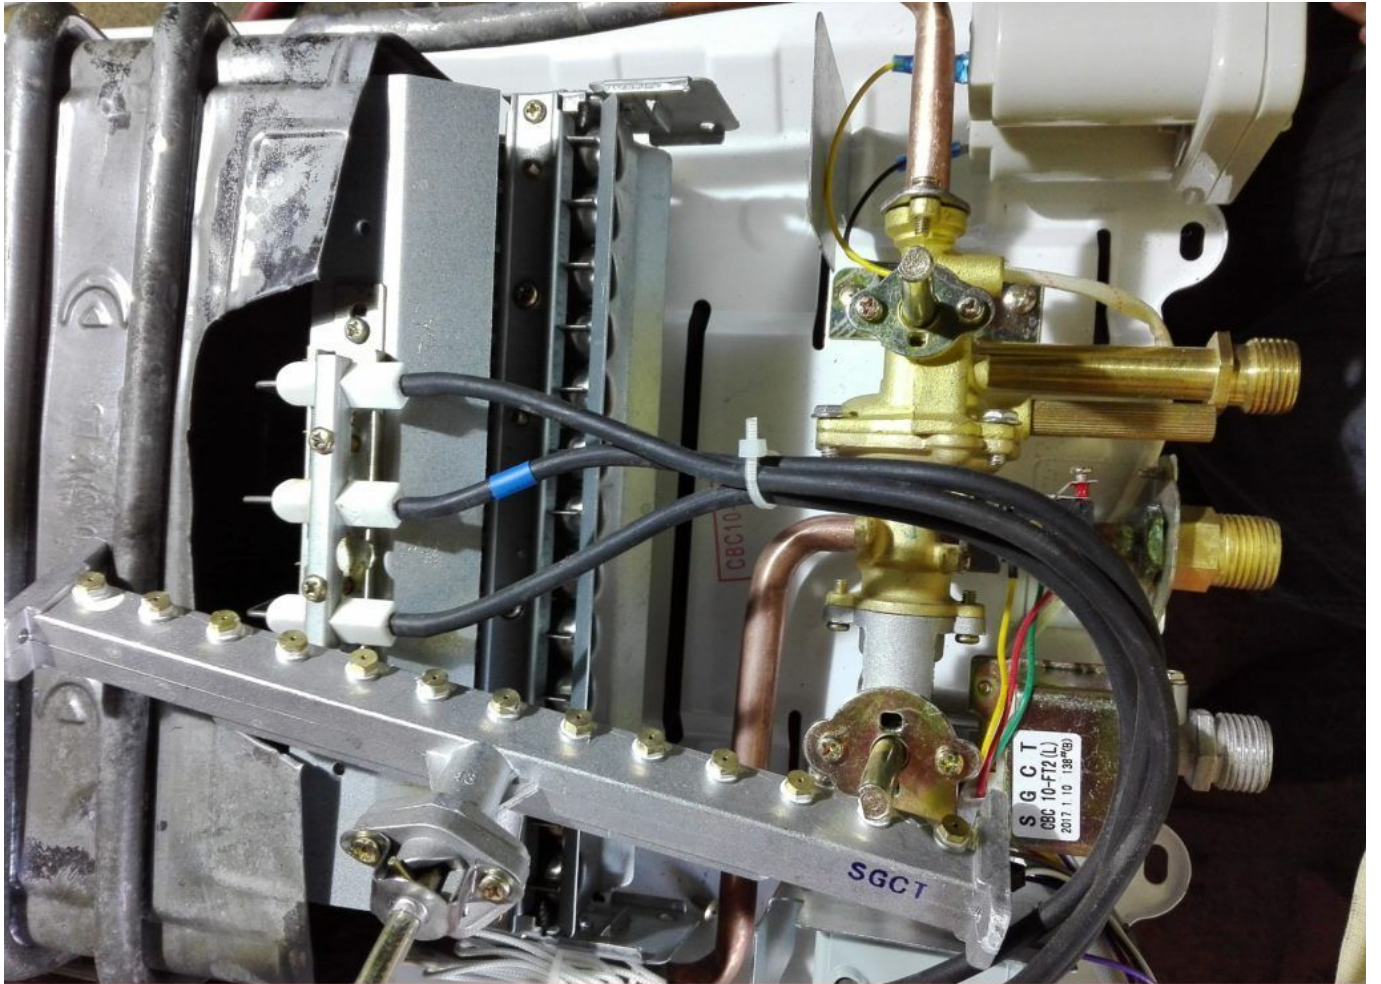

Changement injecteur gaz , M5 chauffe-eau Electronique 10l

Category: Technologie,Tester ok

written by www.mbsm.pro | 23 October 2020

PictureS Mbsm Dot Pro : www.mbsm.pro

PictureS Mbsm Dot Pro : www.mbsm.pro