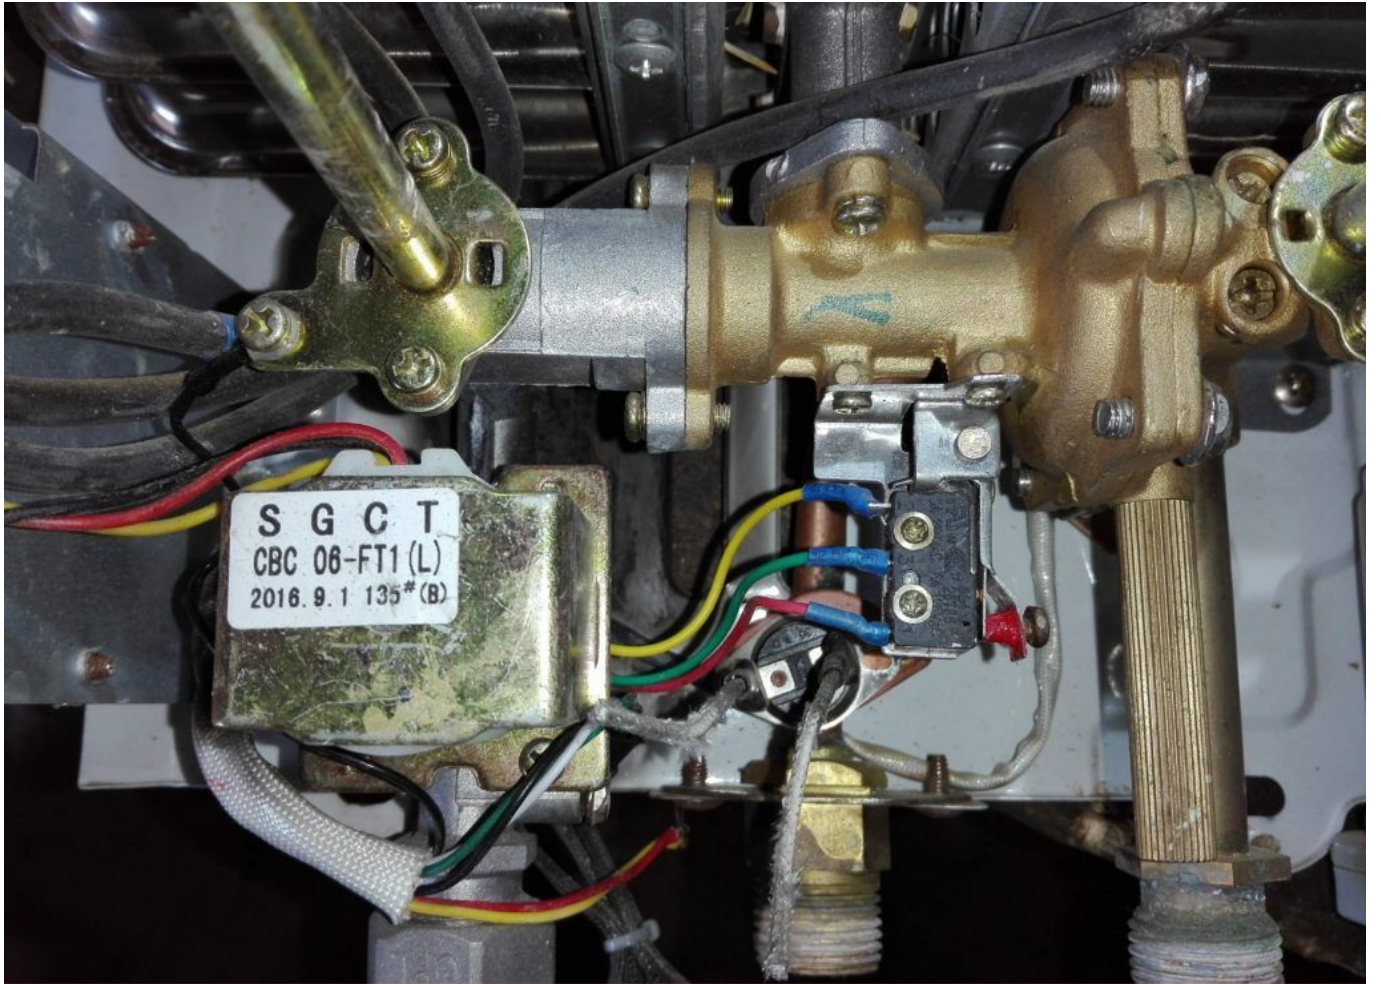

Changement injecteur gaz , M5 chauffe-eau Electronique 10l

Category: Technologie,Tester ok

written by www.mbsm.pro | 23 October 2020

PictureS Mbsm Dot Pro : www.mbsm.pro

PictureS Mbsm Dot Pro : www.mbsm.pro