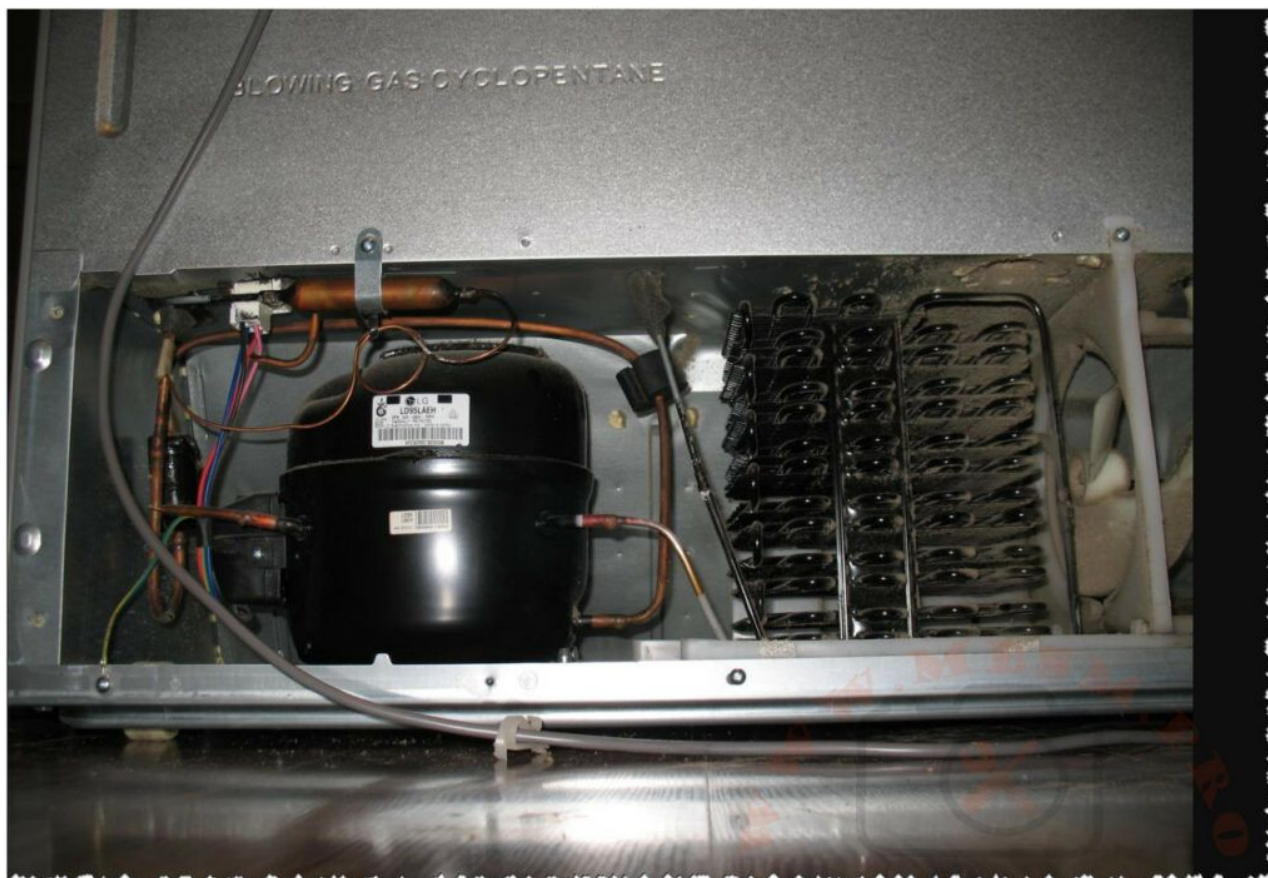

# Mbsm.pro, frigo, LG, GWP2276YLQA, Américain, Compressor, LD95LAEH, 1/3 hp, 290 w, lbp , r134a

written by Lilianne | 7 February 2024

Private Picture Copyright : [WWW.MBSM.PRO](http://WWW.MBSM.PRO)

Mbsm.pro, frigo, LG, GWP2276YLQA, Américain, Compressor,  
LD95LAEH, 1/3 hp, 290 w, lbp , r134a