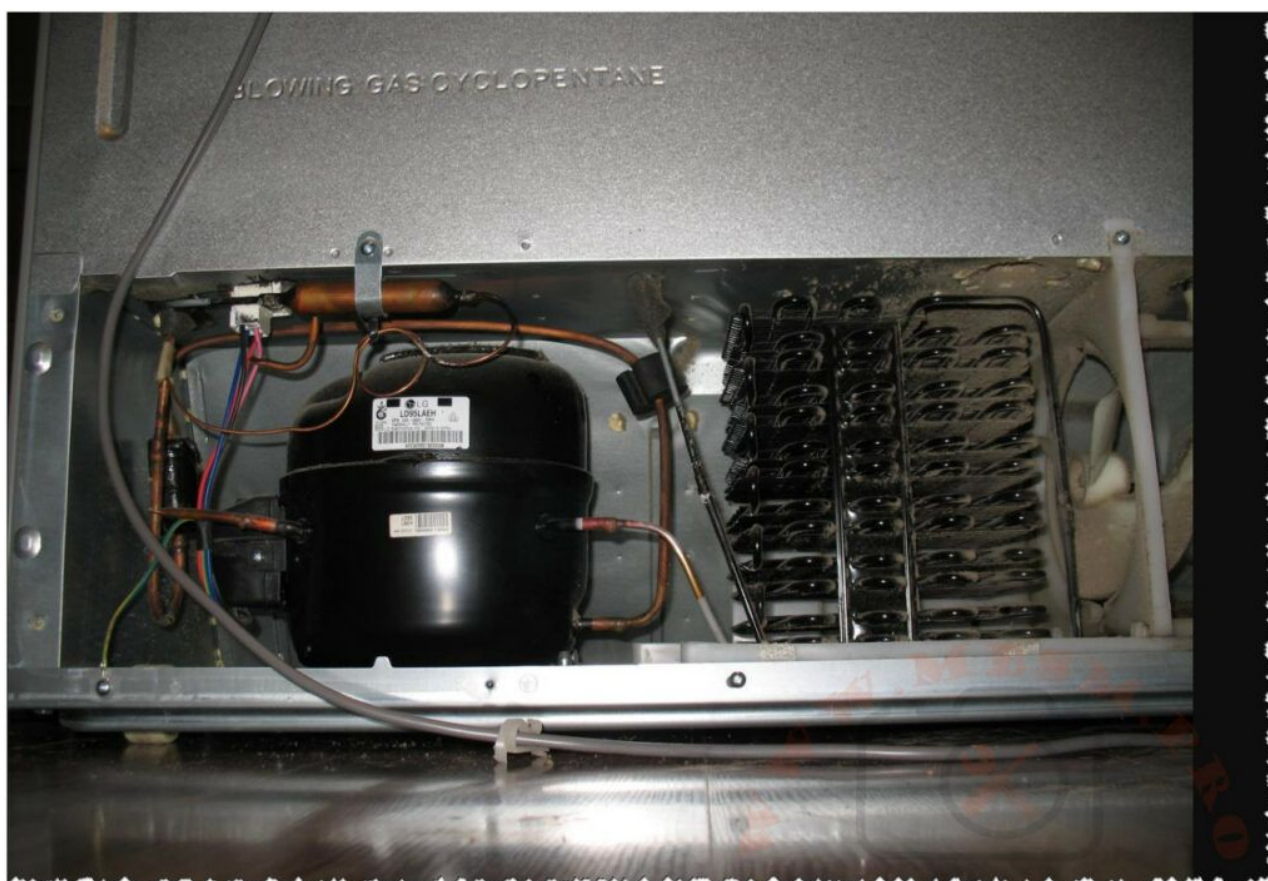

Mbsm.pro, frigo, LG, GWP2276YLQA, Américain, Compressor, LD95LAEH, 1/3 hp, 290 w, lbp , r134a

written by Lilianne | 7 February 2024

Private Picture Copyright : WWW.MBSM.PRO

Mbsm.pro, frigo, LG, GWP2276YLQA, Américain, Compressor,
LD95LAEH, 1/3 hp, 290 w, lbp , r134a