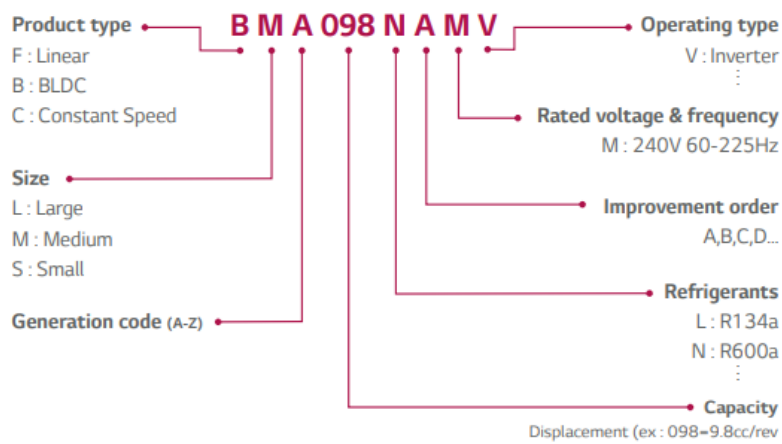

Private Picture Copyright : WWW.MBSM.PRO

Nomenclature

Wide operating range

- New oil pumping system
- 1,200-4,500rpm

Private Picture Copyright : WWW.MBSM.PRO

ENIEM

م و ص ك م

MADE IN ALGERIA