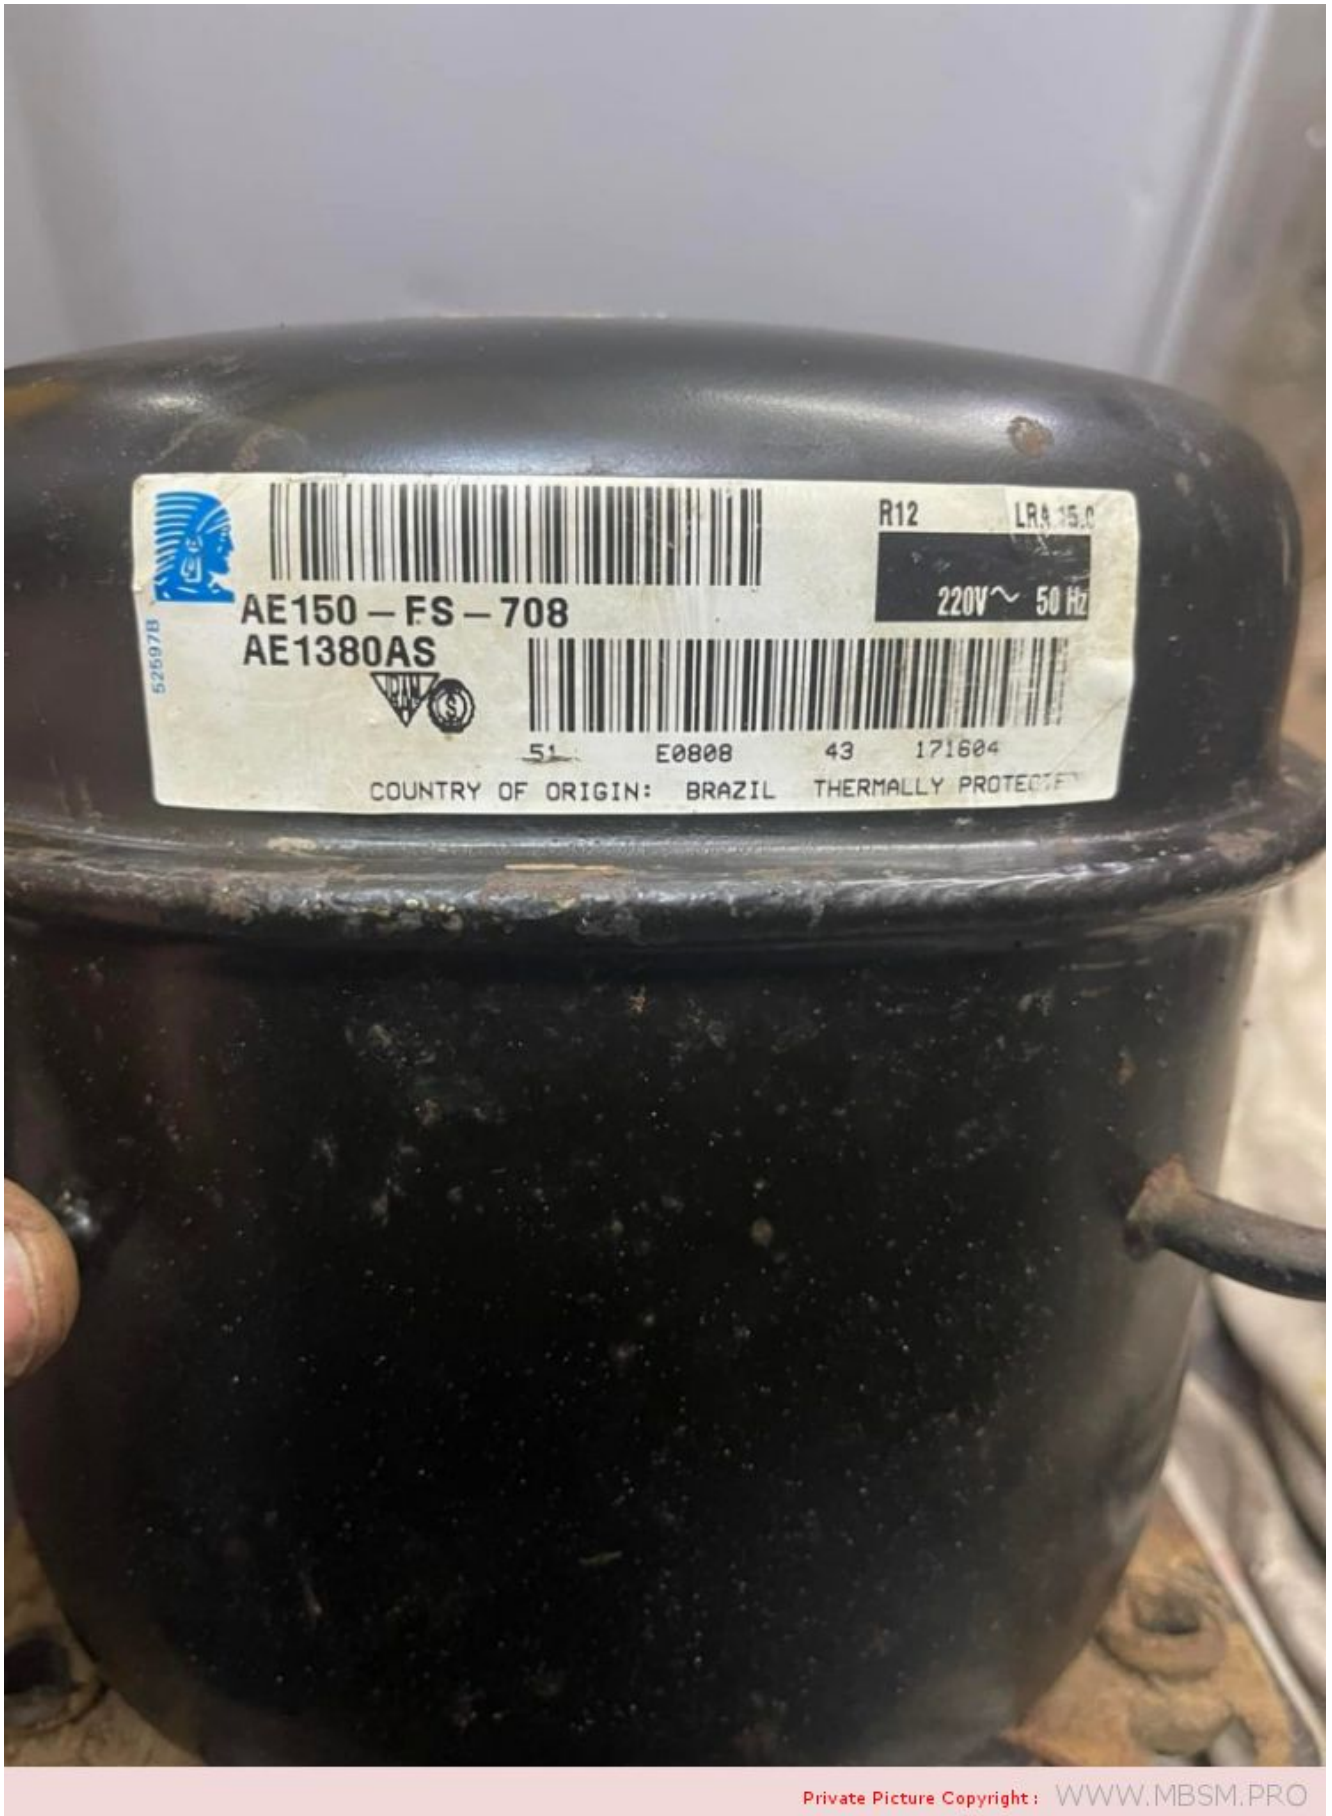

**Mbsm.pro, COMPRESOR,
TECUMSEH, BRASIL, 1/4 HP,
AE1380AS, R12, LBP, ae150-
fs-708, 220 v, 680 BTU/h, 199
W, RSIR**

written by Mbsm | 5 mars 2022

Private Picture Copyright: WWW.MBSM.PRO

Mbsm.pro, COMPRESOR, TECUMSEH, BRASIL, 1/4 HP, AE1380AS, R12, LBP, ae150-fs-708, 220 v, 680 BTU/h, 199 W, RSIR