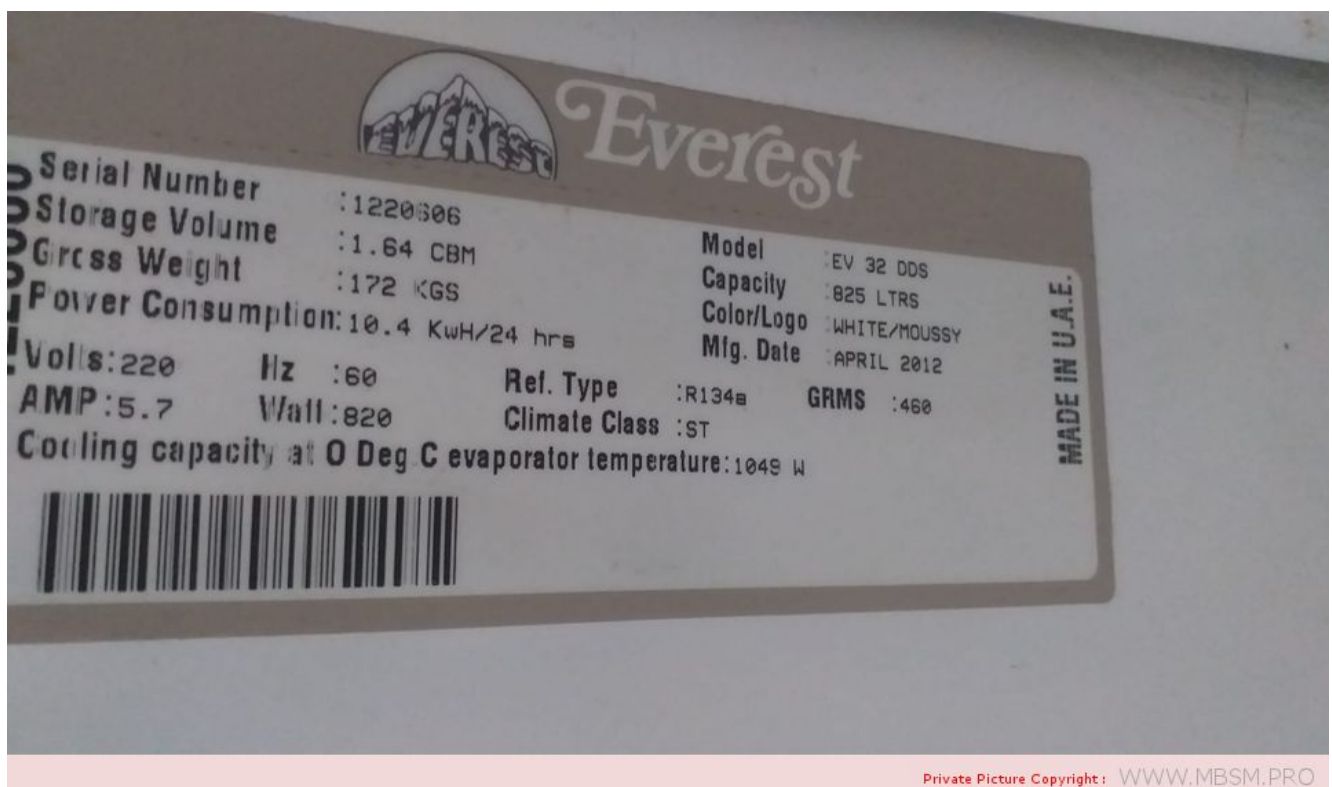

Mbsm.pro, upright, double door, cooler, ev32dds, visi cooler, makeeverest, captive, consumption, EV 32 DDS, 825 L, Compressor, 3/8 Hp++, R134A, 460 G, 0.9/1.2 bar, Filtre 30Gr, Capillary, 0.42, 180 psi

written by Mbsm | 18 mars 2022

Mbsm.info, upright, double door, cooler, ev32dds, visi cooler, makeeverest, captive, consumption, EV 32 DDS, 825 L, Compressor, 3/8 Hp++, R134A, 460 G, 0.9/1.2 bar, Filtre 30Gr, Capillary, 0.42, 180 psi