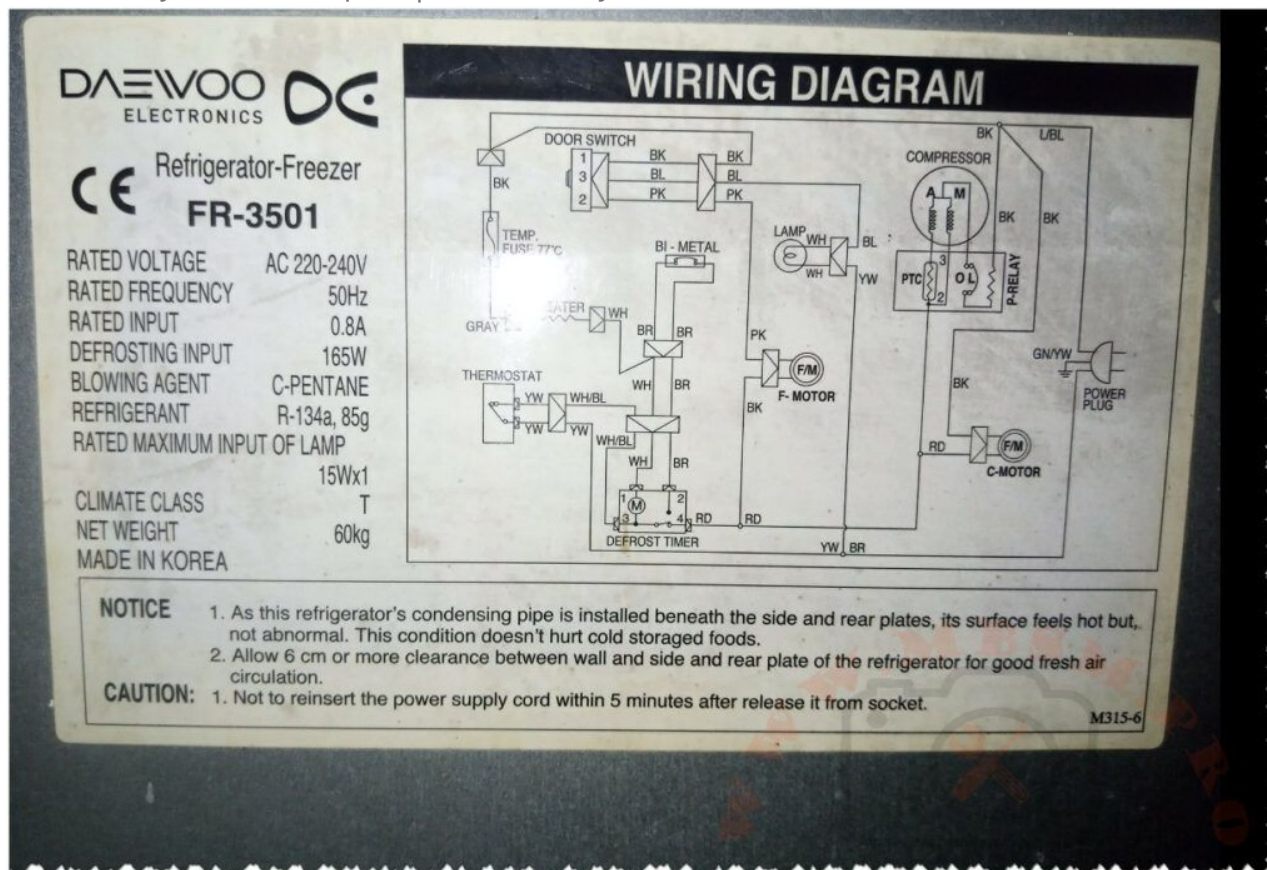

Mbsm.pro, DAEWOO, Refrigerator-Freezer, 350 l, FR-3501, AC 220-240V, 0.8 a, 165 w, compressor, 1/5 hp, R-134a, 85g, HSL25YE-5, lbp, R-134a, 85g

Category: compressor,Freezer,Refrigerator
written by www.mbsm.pro | 29 January 2024

Private Picture Copyright : WWW.MBSM.PRO

Mbsm.pro, DAEWOO, Refrigerator-Freezer, 350 l, FR-3501, AC 220-240V, 0.8 a, 165 w, compressor, 1/5 hp, R-134a, 85g, HSL25YE-5, lbp, R-134a, 85g

Mbsm.pro, Unionaire, Refrigerator, RN-350VS-C20, RN-350 M, 350 L, compressor, 1/5 hp, 130 w, r600a, 42 G, 0.87A