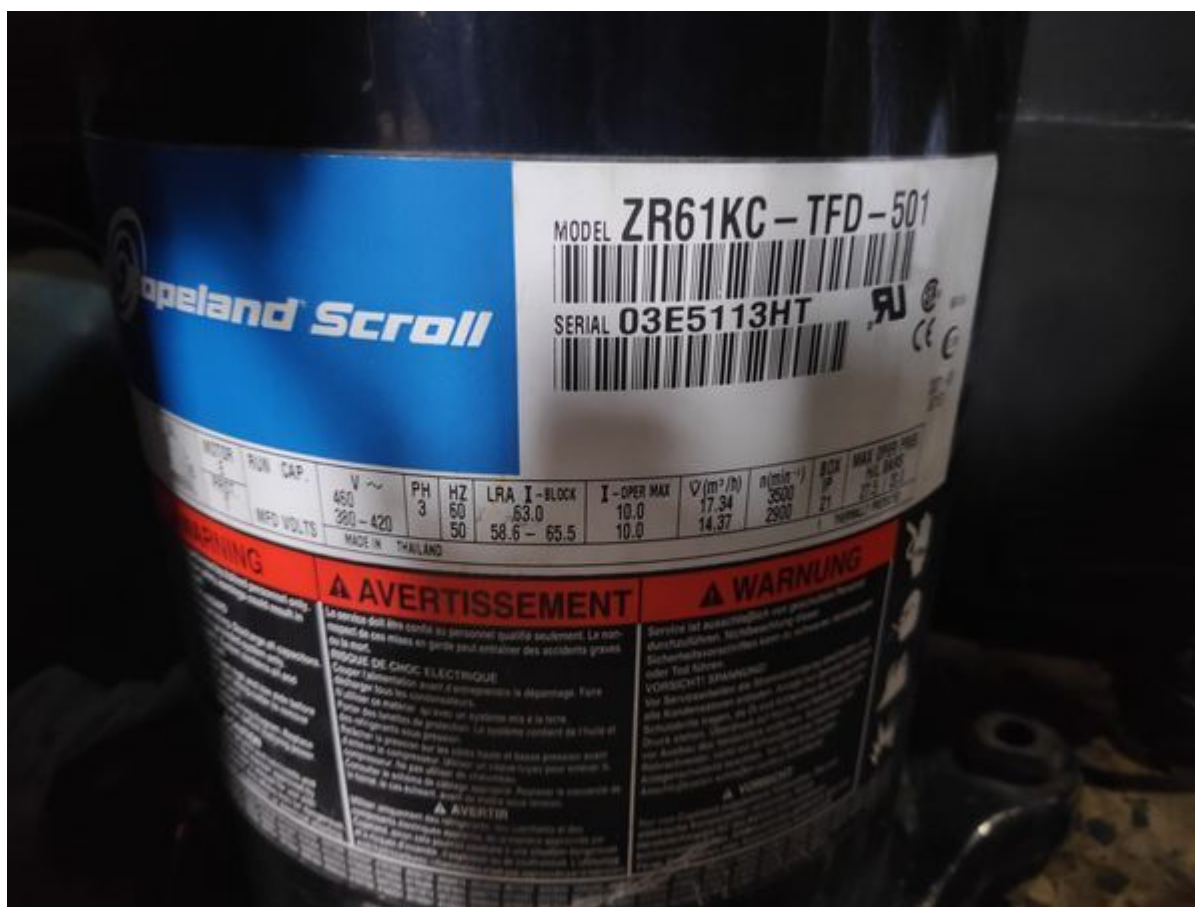

Mbsm.pro, COMPRESSOR, ZR61KC-TFD-522, SCROLL, R22, 3 PHASE, COPELAND, chiller, 14570 w, 49700 btu, 5 Hp

written by Mbsm | 24 février 2022

Private Picture Copyright : WWW.MBSM.PRO

Mbsm.pro, COMPRESSOR, ZR61KC-TFD-522, SCROLL, R22, 3 PHASE, COPELAND, chiller, 14570 w, 49700 btu, 5 Hp