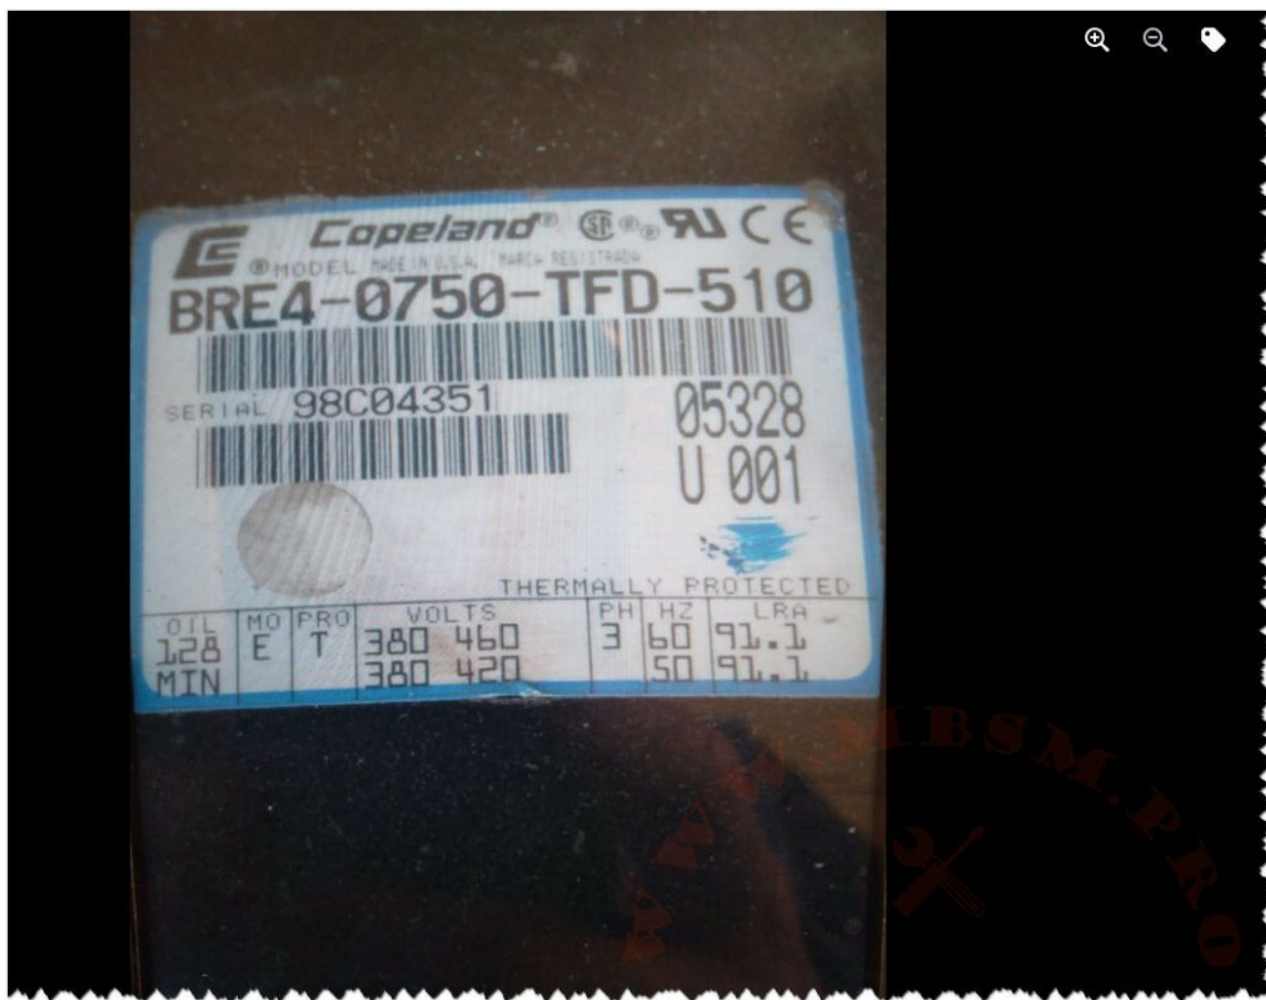

Mbsm.pro, compressor, BRE4-0750-TFD-510, Copeland, 7.5 HP, 460V, 3 PH, R22, R134A, R407C, Scroll Compressor, Copeland Compressor

written by Lilianne | 23 January 2024

Private Picture Copyright : WWW.MBSM.PRO

Mbsm.pro, compressor, BRE4-0750-TFD-510, Copeland, 7.5 HP, 460V, 3 PH, R22, R134A, R407C, Scroll Compressor, Copeland Compressor