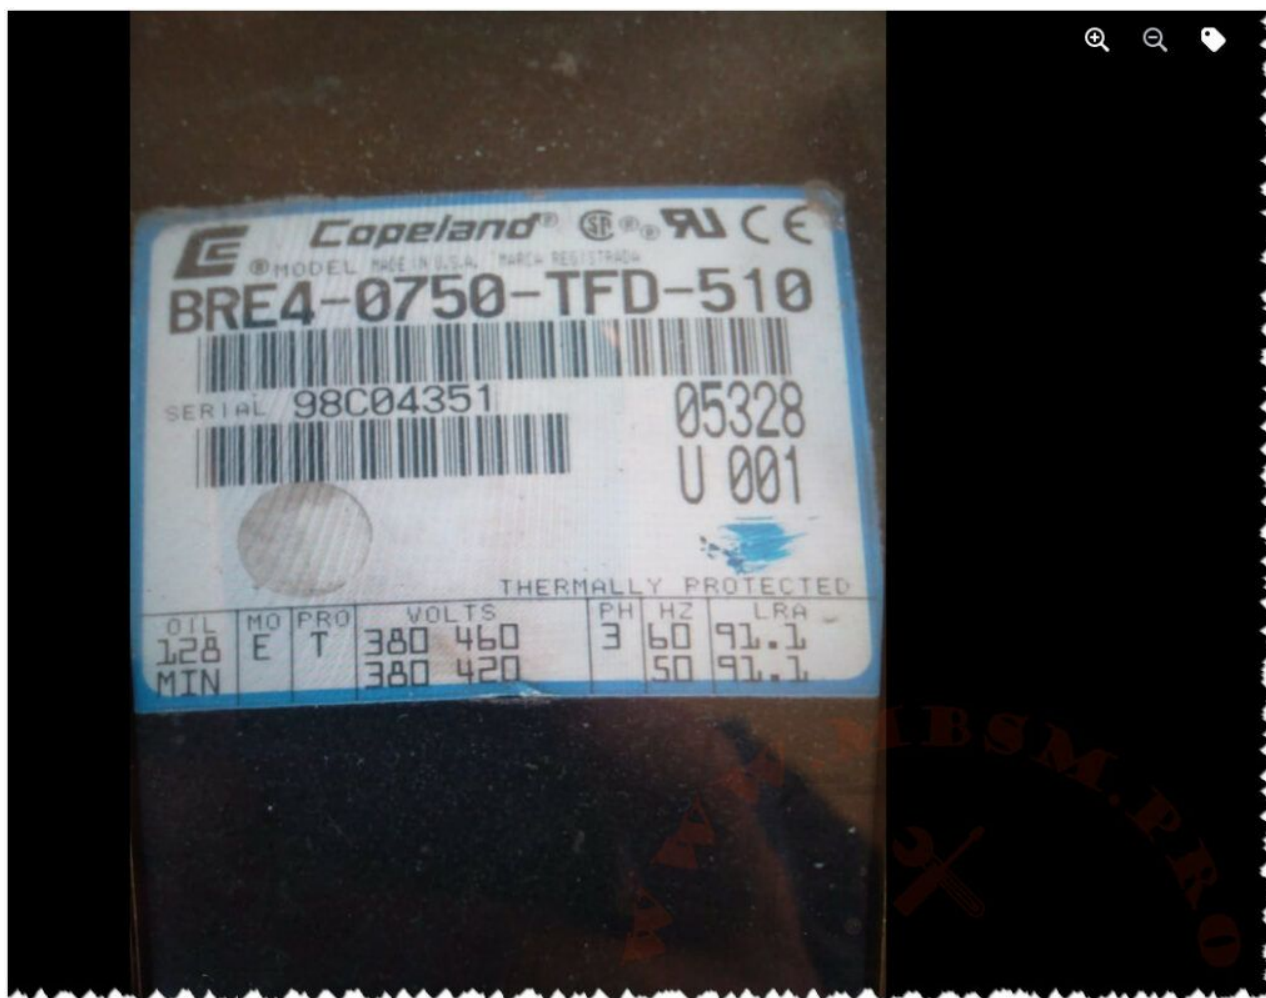

# Mbsm.pro, compressor, BRE4-0750-TFD-510, Copeland, 7.5 HP, 460V, 3 PH, R22, R134A, R407C, Scroll Compressor, Copeland Compressor

written by Lilianne | 23 January 2024

Private Picture Copyright : [WWW.MBSM.PRO](http://WWW.MBSM.PRO)

Mbsm.pro, compressor, BRE4-0750-TFD-510, Copeland, 7.5 HP, 460V, 3 PH, R22, R134A, R407C, Scroll Compressor, Copeland Compressor