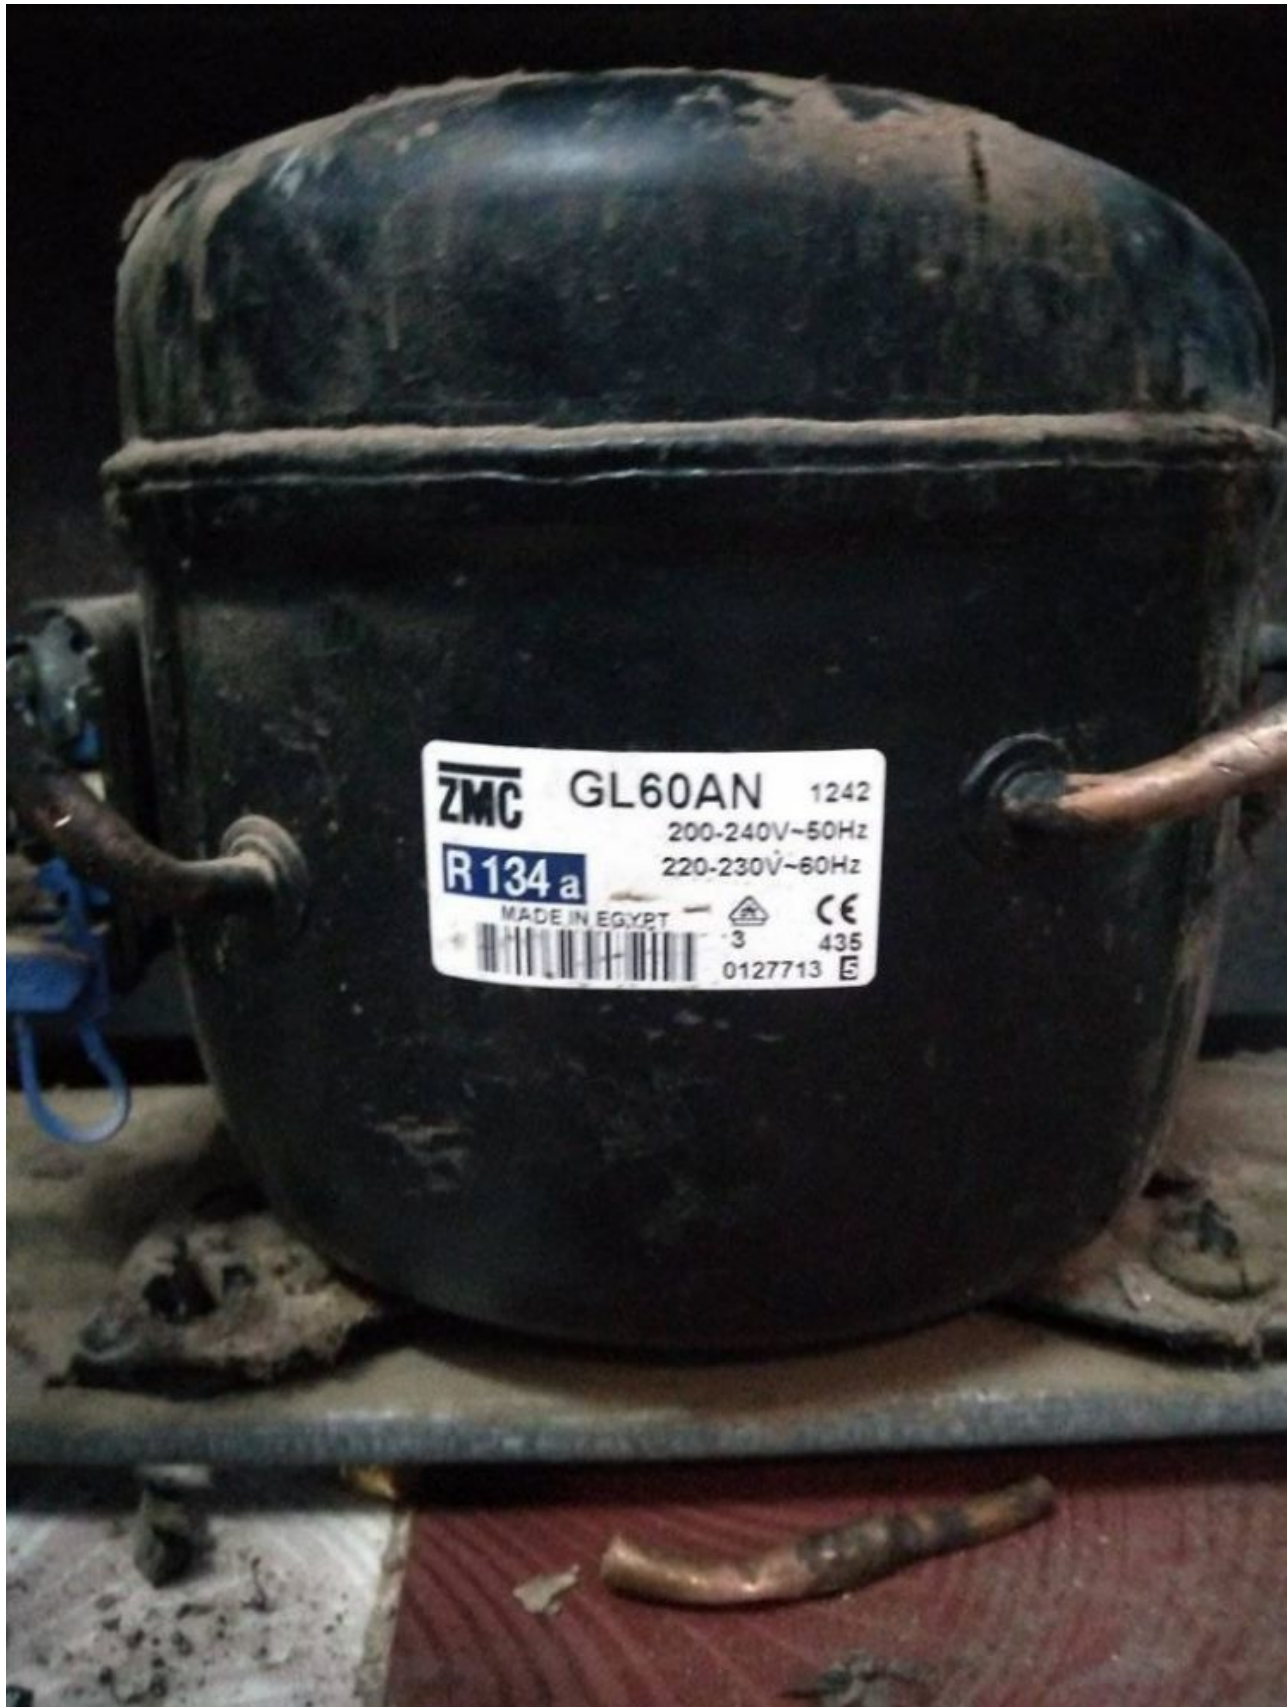

Private Picture Copyright : WWW.MBSM.PRO

Type: Hermetic piston compressors Producer: ACC Series: HMBP

Model: GL60AN

General data

Refrigerant: R134a

Discharge element: C