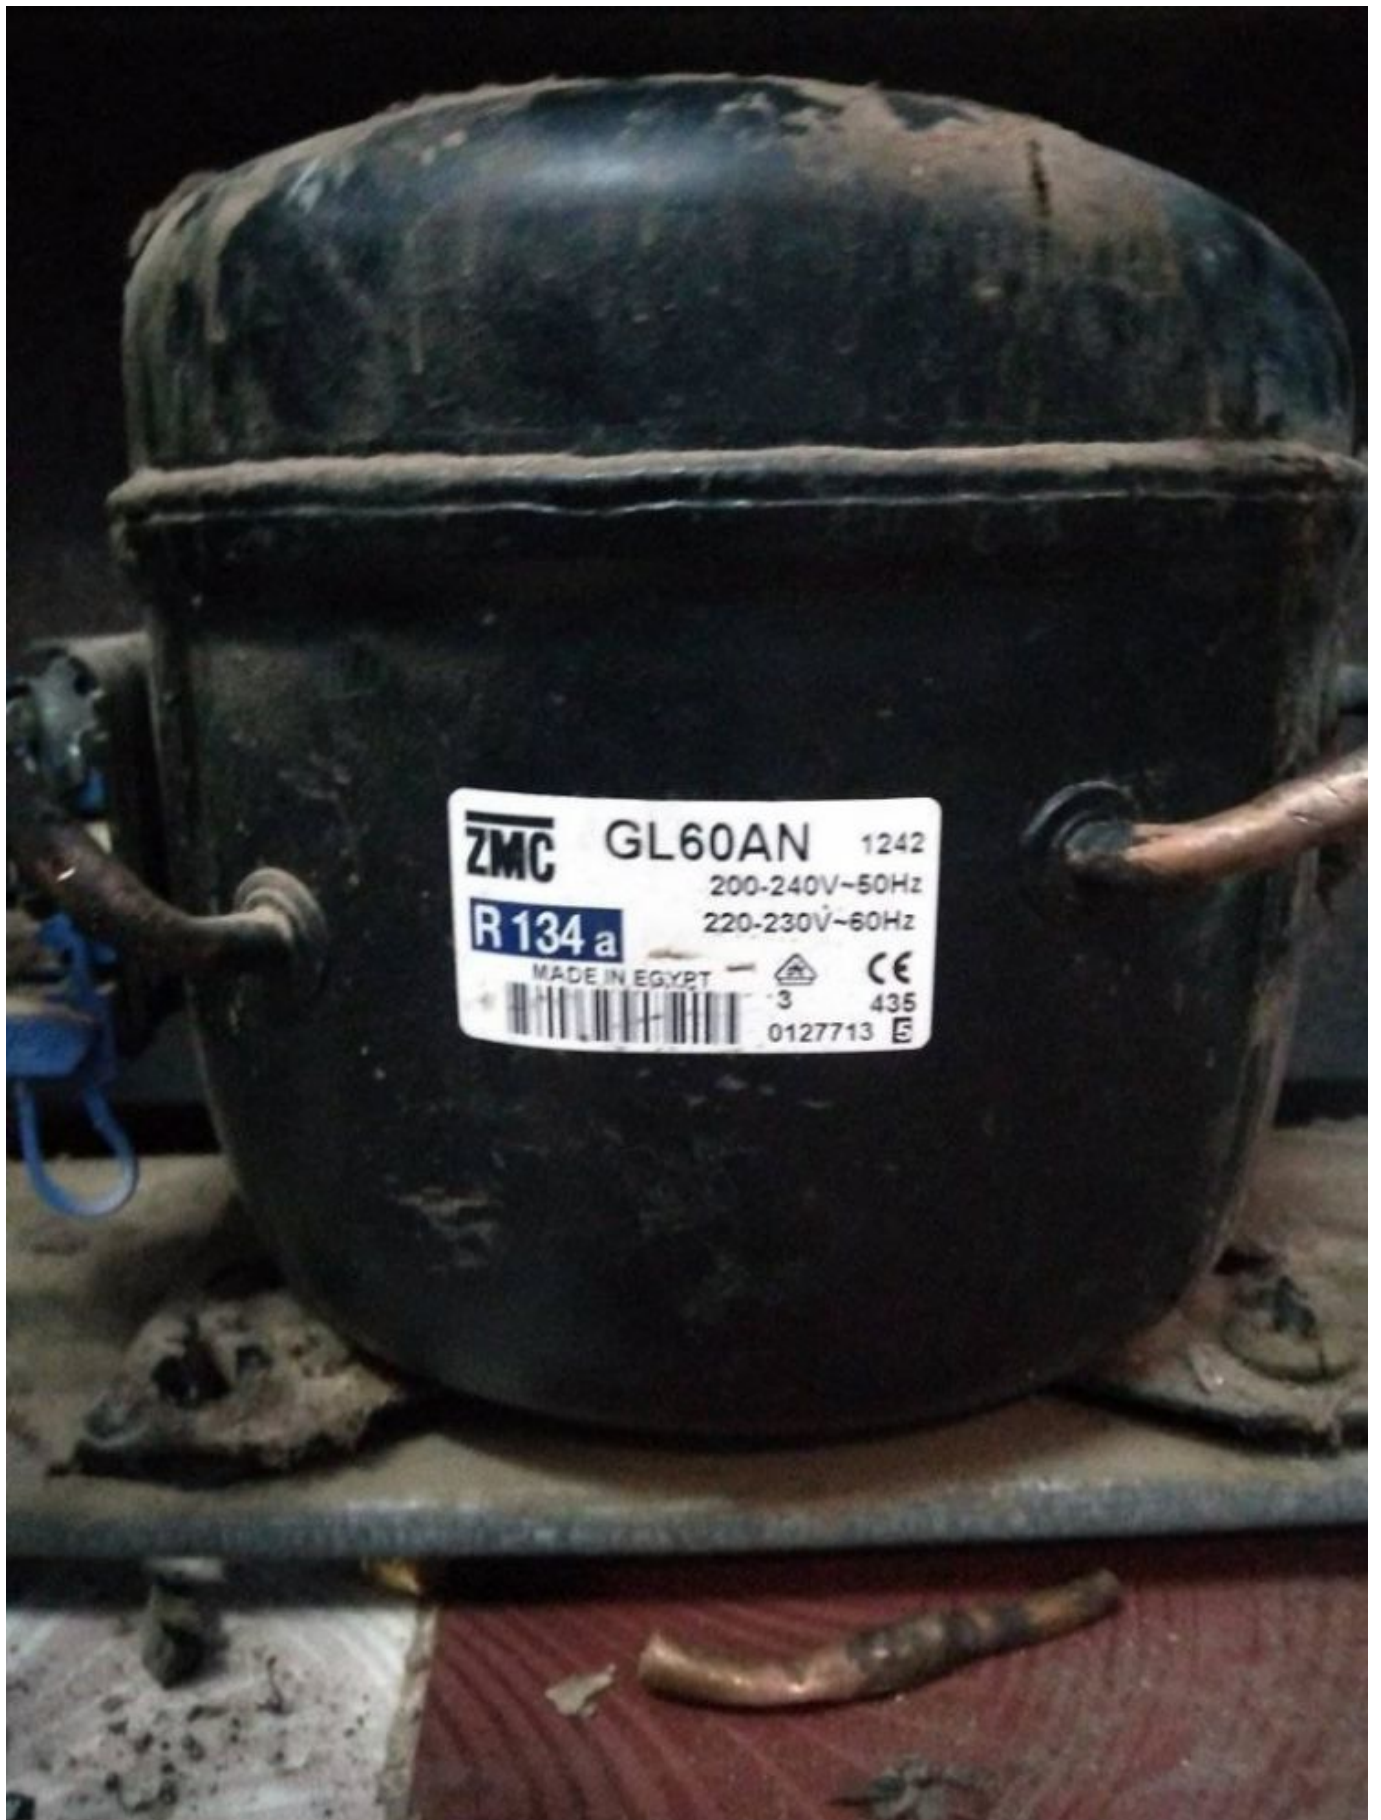

Private Picture Copyright : WWW.MBSM.PRO

Mbsm_dot_pro_private_PDF_GL60ANTélécharger