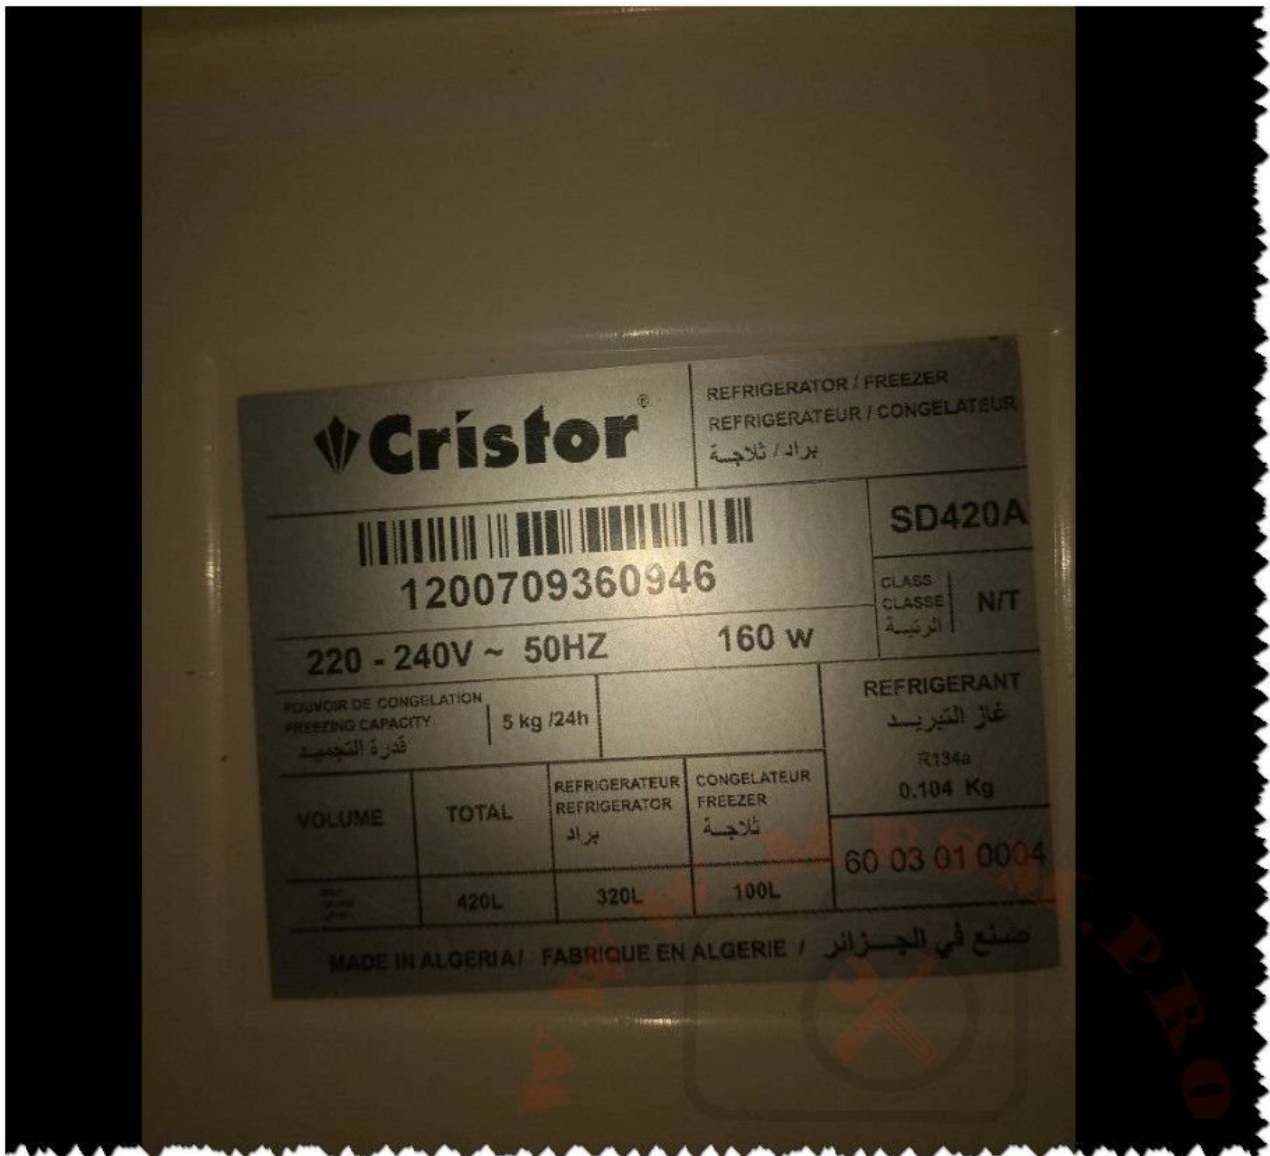

Mbsm.pro, Cristor, SD420A,
REFRIGERATOR, FREEZER, 220 – 240V ~
50HZ, CLASSE N/T, 420 L, MADE IN
ALGERIA, Compressor, 1/3 hp, r134a,
104 G

Category: Refrigerator

written by www.mbsm.pro | 21 July 2024

Private Picture Copyright : WWW.MBSM.PRO

Mbsm.pro, Cristor, SD420A, REFRIGERATOR, FREEZER, 220 – 240V ~ 50HZ, CLASSE N/T,
420 L, MADE IN ALGERIA, Compressor, 1/3 hp, r134a, 104 G