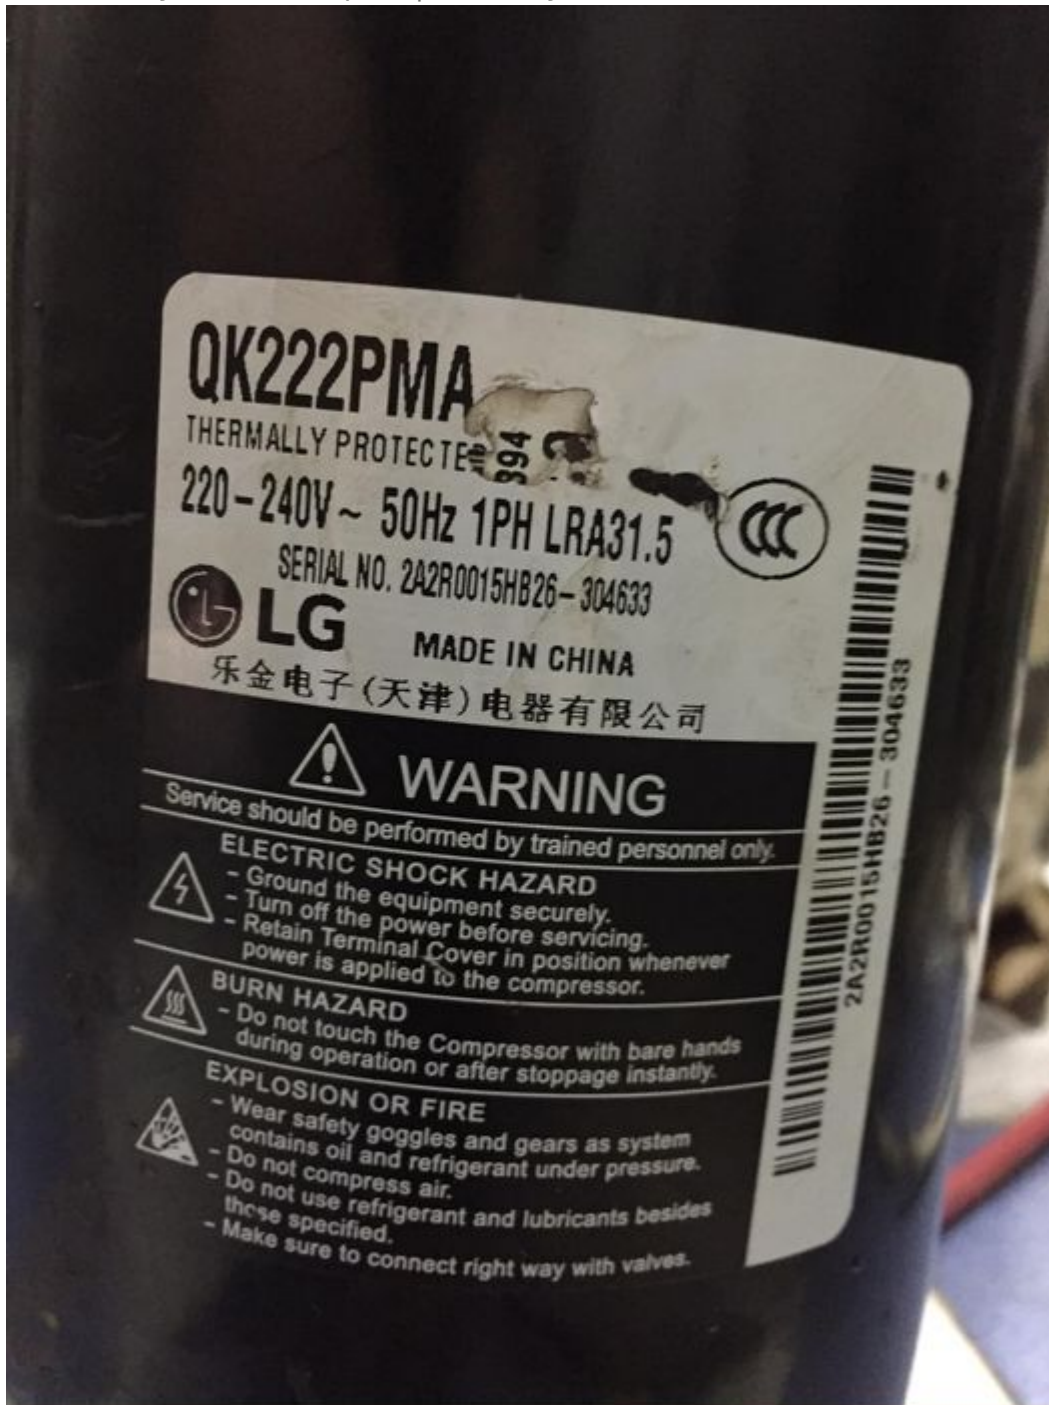

35 mf

Category: compressor

written by www.mbsm.pro | 21 July 2024

Private Picture Copyright : WWW.MBSM.PRO

Mbsm.pro, LG compressor, R22, QK Series, QK222P,1PH, 1.5 hp, 220/240V – 50Hz, 12000 btu, 1 Ton, Capacitor 35 mf

Mbsm.pro, compressor, CUBIGEL,