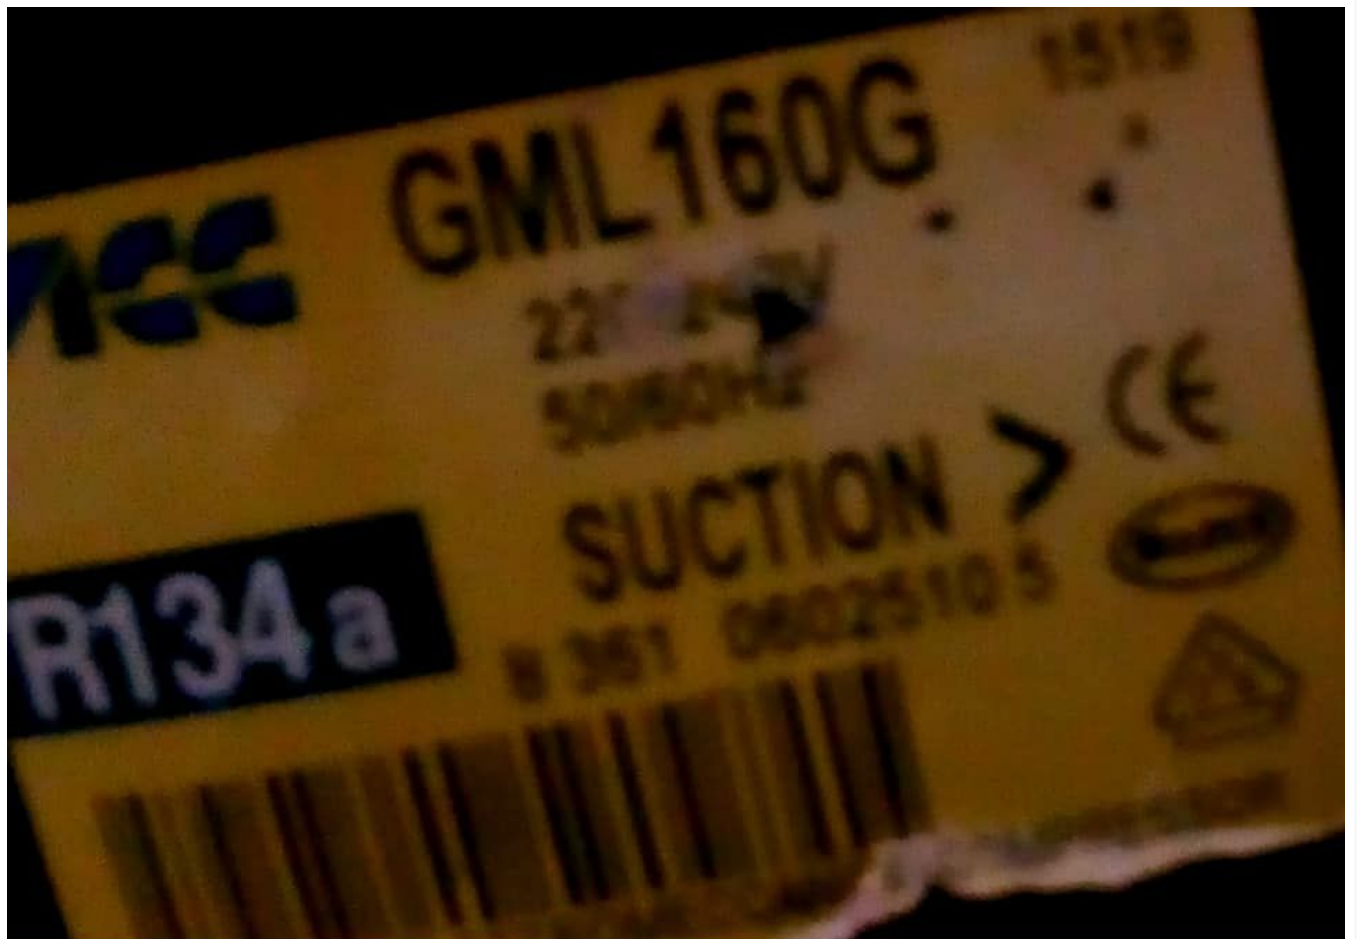

PictureS Mbsm Dot Pro : www.mbsm.pro

Mbsm.pro, DAEWOO Compressor ,
HSL27YE-5, 1/4HP , 1PH, R134a
,220-240V 50Hz,Puissance frigorifique
244 W, 833 Btu / h

Category: Solutions,Tester ok
written by Jamila | 9 May 2020