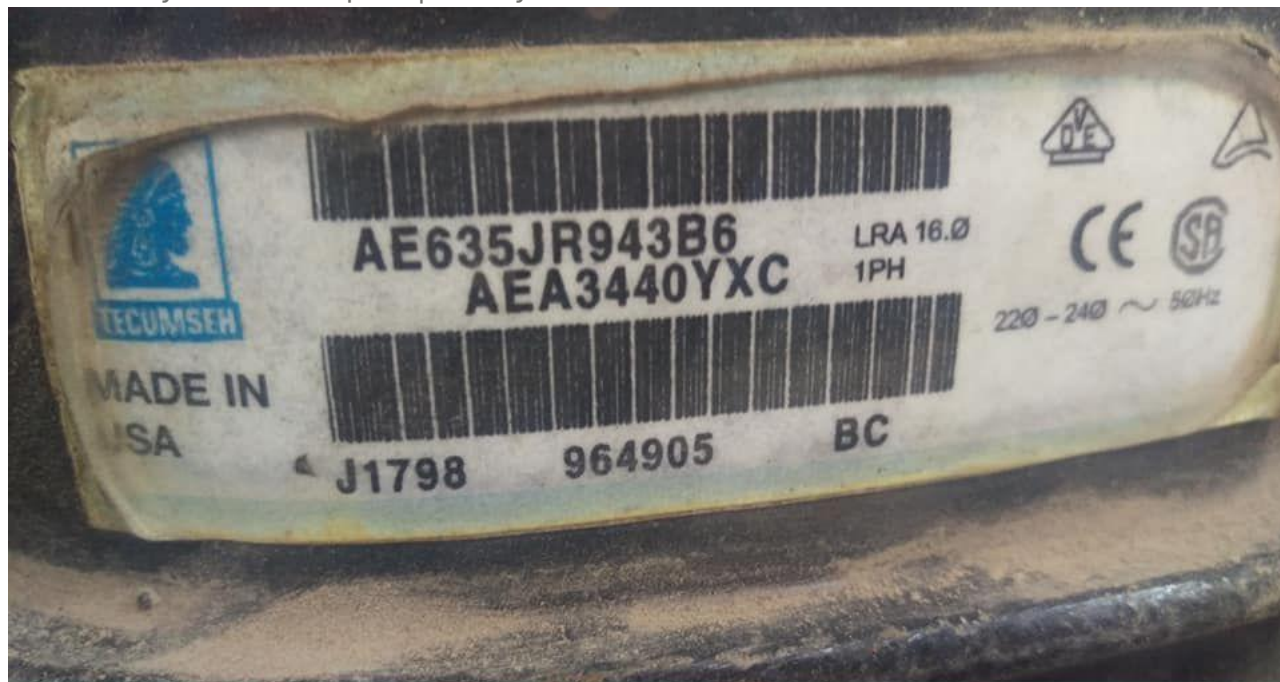

AEA3440YXC , Tecumseh Product Co , HBP
, Moteur HP , 1PHase, 1/3HP , High
Back Pressure , R134a , 220-240V ~ 50Hz
, Reciprocating Compressor , 996W

Category: Technologie, Tester ok
written by www.mbsm.pro | 9 May 2020

Private Picture : www.MBSM.PRO

PictureS Mbsm Dot Pro : www.mbsm.pro

AEA3440YXC , HBP , Moteur HP , 1HP, 1/HP , High Back Pressure , R134a , 220-240V ~ 50Hz , Reciprocating Compressor

DAEW00 Compressor , HSL25YE-5, 1/4HP,
1PH, R134a , 220-240V 50Hz, Puissance
frigorigifique, 204 W , 690 BTU

Category: Technologie, Tester ok
written by www.mbsm.pro | 9 May 2020