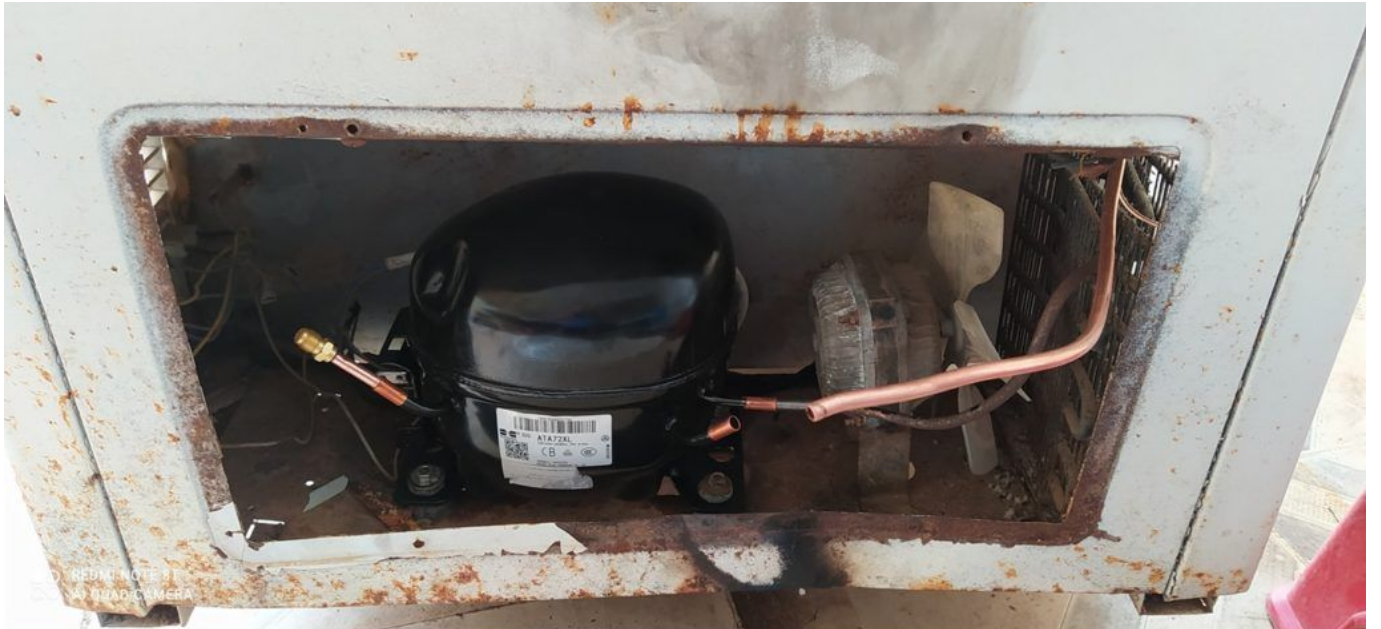

Private Picture Copyright : WWW.MBSM.PRO