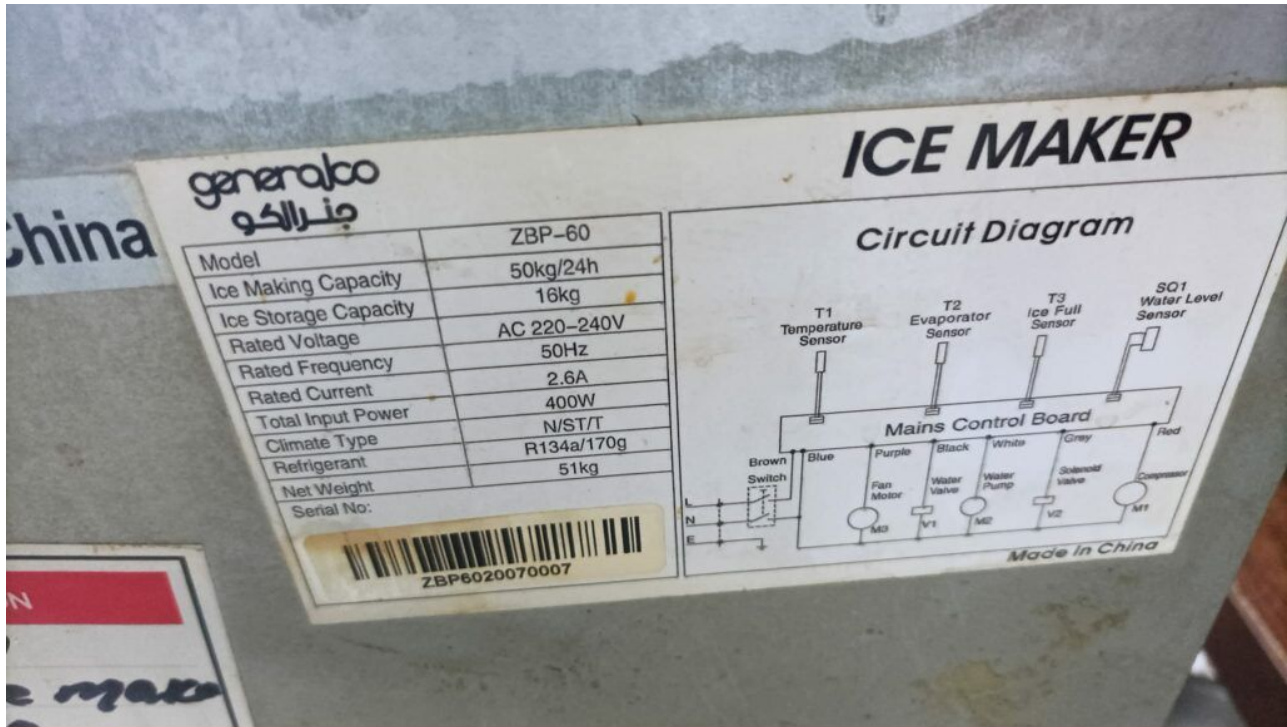

Private Picture Copyright : WWW.MBSM.PRO

Mbsm.pro, ice maker, ZBP-60, 16 kg, Generalco, 400 w, r134a, 170g, 2.6 a