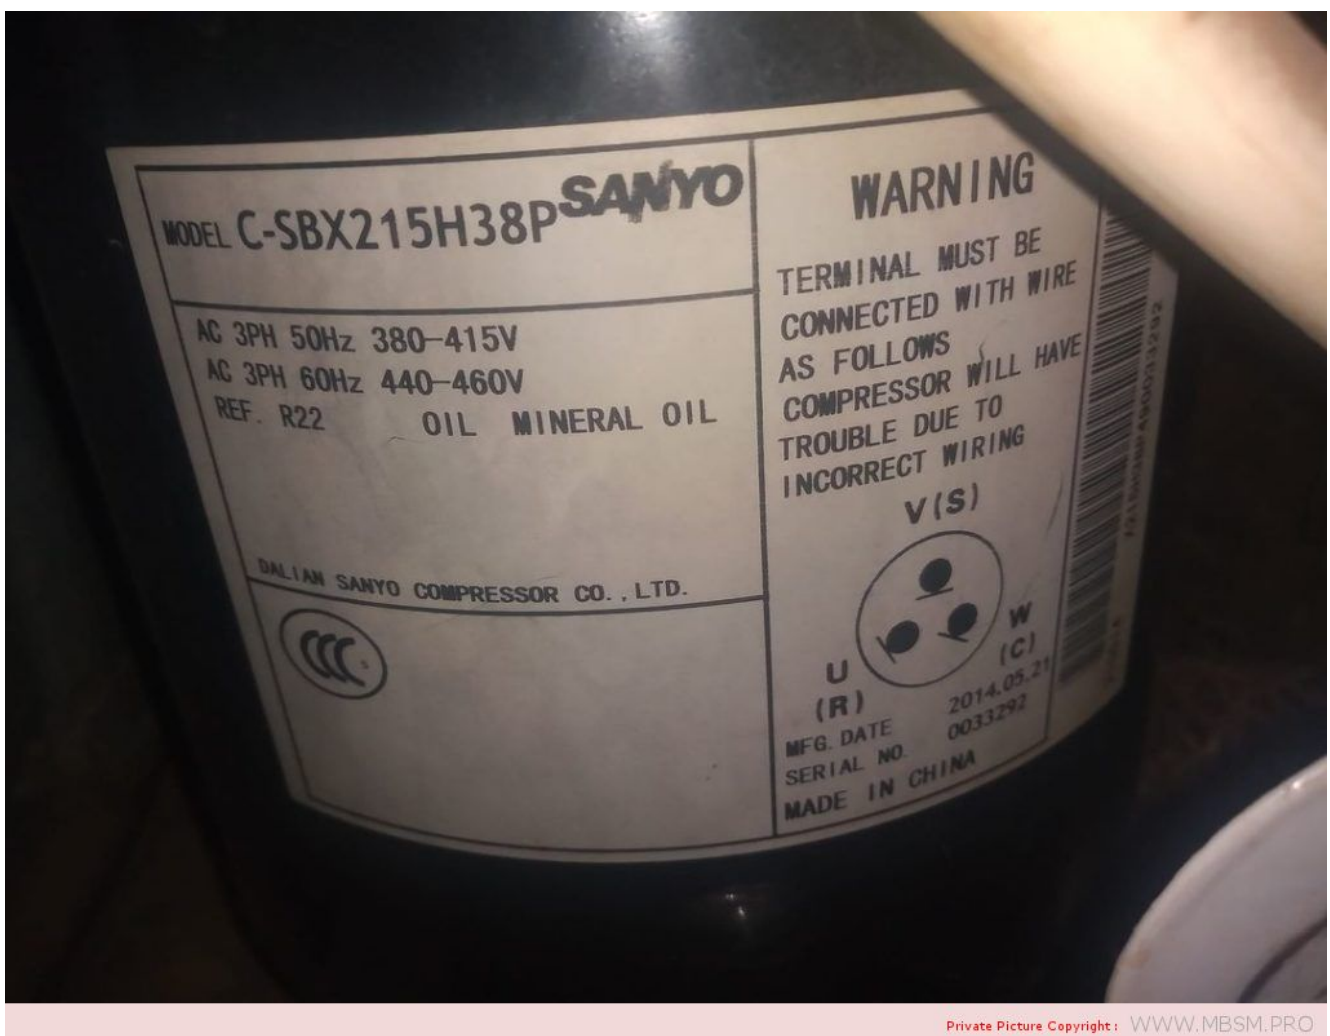

# Mbsm.pro, Compressor, C-Sb, C-Sc, Series, Scroll, C-SBX215H38P, Sanyo C-SB Scroll Compressor, 6 hp, 3 phases, 60000 btu/h, 17.7 kw

written by Mbsm | 15 avril 2022

Mbsm.pro, Compressor, C-Sb, C-Sc, Series, Scroll, C-SBX215H38P, Sanyo C-SB Scroll Compressor, 6 hp, 3 phases, 60000 btu/h, 17.7 kw