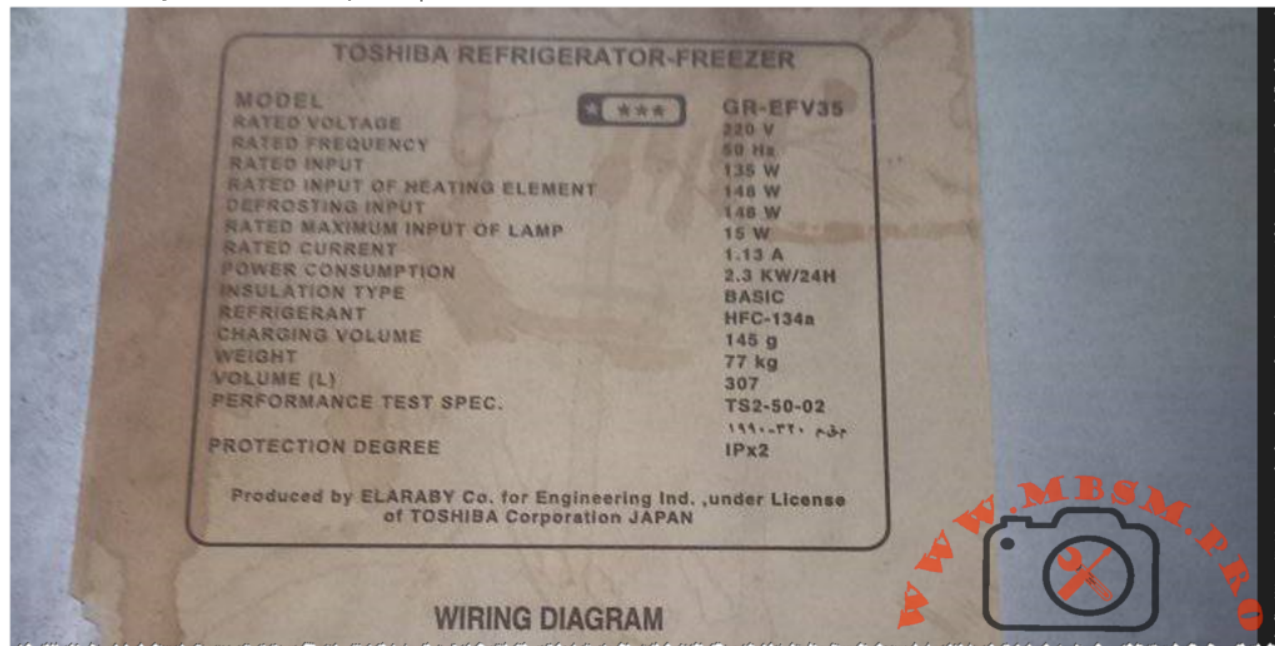

Mbsm.pro, TOSHIBA, REFRIGERATOR,  
FREEZER, GR-EFV35, 12 feet, 3 D00R,  
307 L, compressor, 1/5 hp, 140 w,  
lbp, r134a, 145 g

Category: Refrigerator

written by www.mbsm.pro | 9 March 2024

Mbsm.pro, TOSHIBA, REFRIGERATOR, FREEZER, GR-EFV35, 12 feet, 3 D00R, 307 L,  
compressor, 1/5 hp, 140 w, lbp, r134a, 145 g