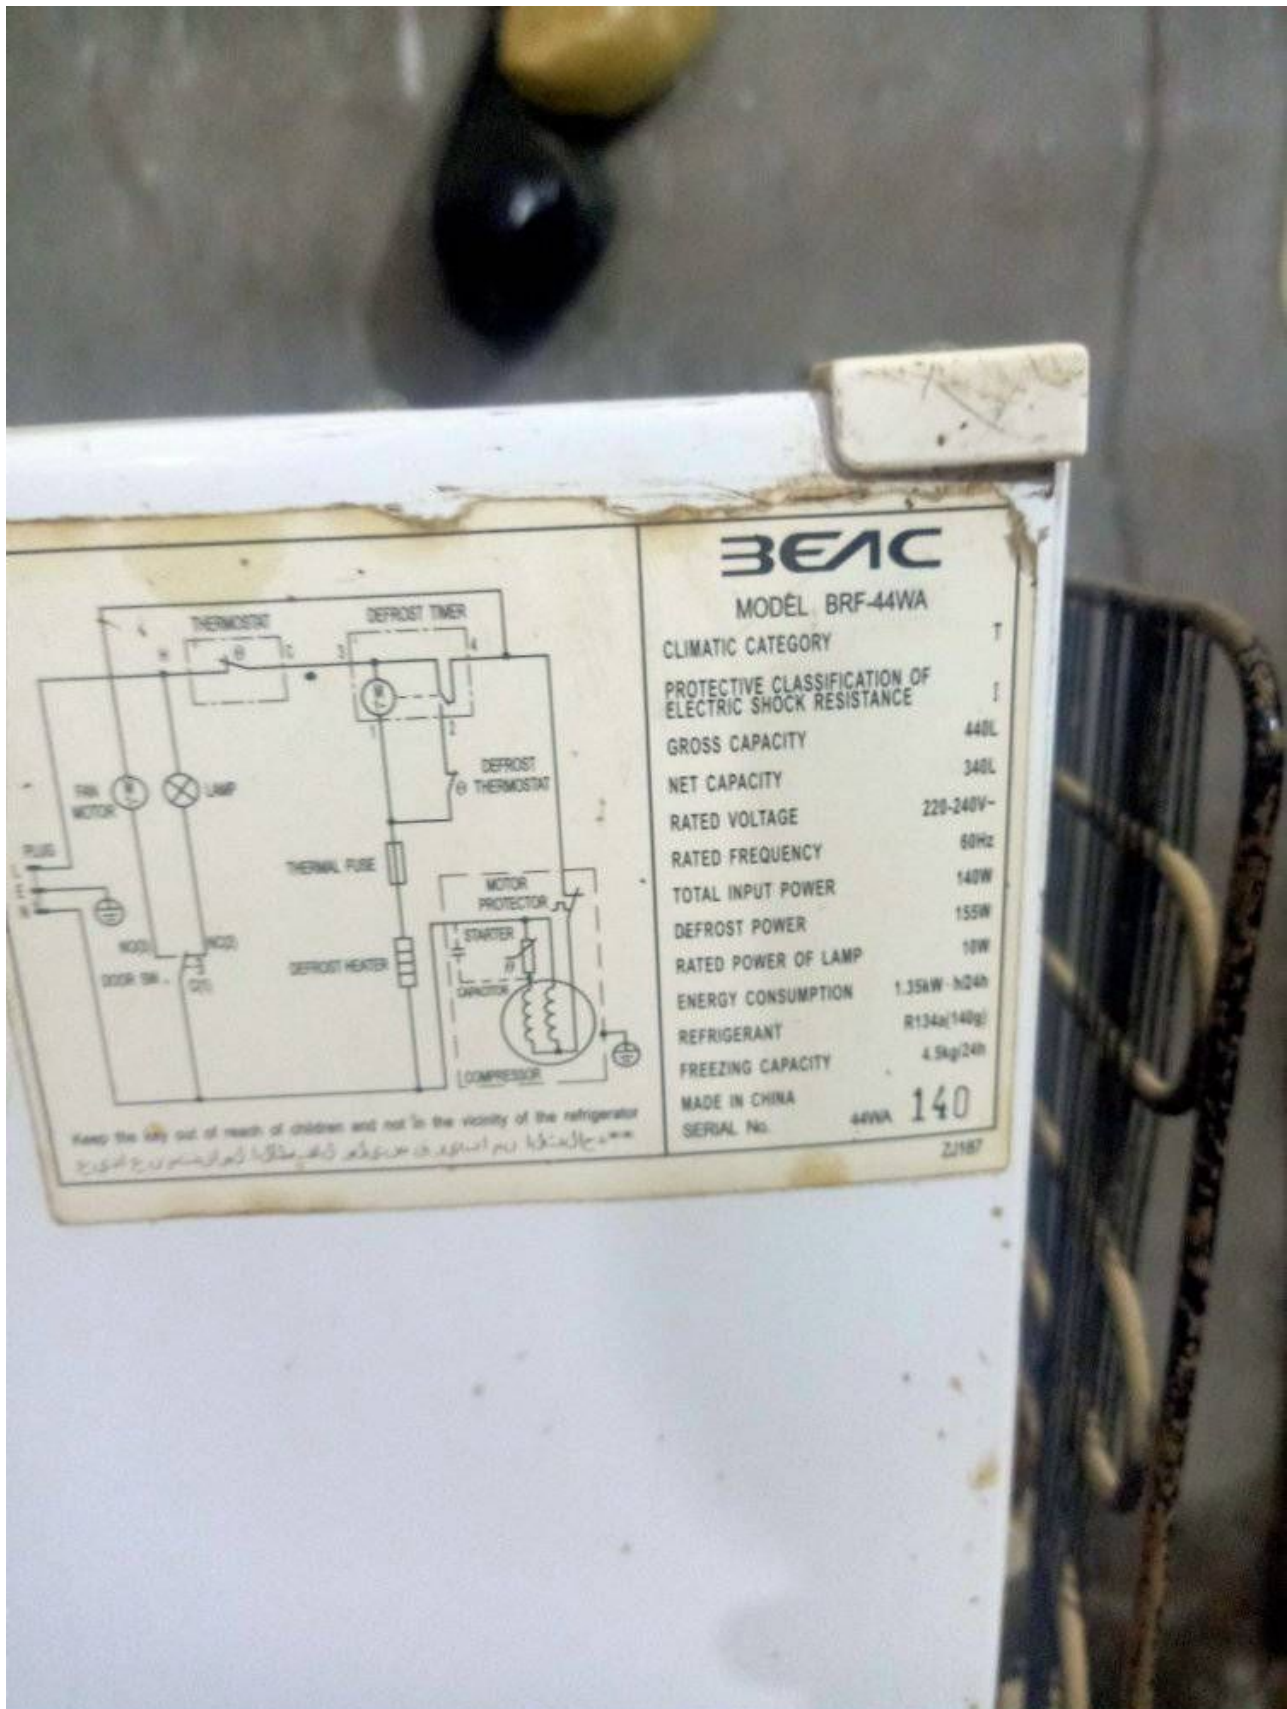

Mbsm.pro, TOSHIBA, REFRIGERATOR,  
FREEZER, GR-EFV35, 12 feet, 3 D00R,  
307 L, compressor, 1/5 hp, 140 w,  
lbp, r134a, 145 g

Category: Refrigerator

written by www.mbsm.pro | 9 March 2024

Mbsm.pro, TOSHIBA, REFRIGERATOR, FREEZER, GR-EFV35, 12 feet, 3 D00R, 307 L,  
compressor, 1/5 hp, 140 w, lbp, r134a, 145 g

Deep Freezer, Crown, CR120w, 120 L,  
140 W, 1.1 a, r600a, 40 g, 4.23 feet,  
Compressor , 1/6 hp, Lbp, 140 w,

Category: expertise

written by Amina | 9 March 2024

Deep Freezer, Crown, CR120w, 120 L, 140 W, 1.1 a, r600a, 40 g, 4.23 feet, Compressor , 1/6 hp, Lbp, 140 w,

**BEAC**

MODEL BRF-44WA

CLIMATIC CATEGORY	T
PROTECTIVE CLASSIFICATION OF ELECTRIC SHOCK RESISTANCE	I
GROSS CAPACITY	440L
NET CAPACITY	340L
RATED VOLTAGE	220-240V~
RATED FREQUENCY	60Hz
TOTAL INPUT POWER	140W
DEFROST POWER	155W
RATED POWER OF LAMP	10W
ENERGY CONSUMPTION	1.35kW-h/24h
REFRIGERANT	R134a(140g)
FREEZING CAPACITY	4.5kg/24h
MADE IN CHINA	
SERIAL No.	44WA 140