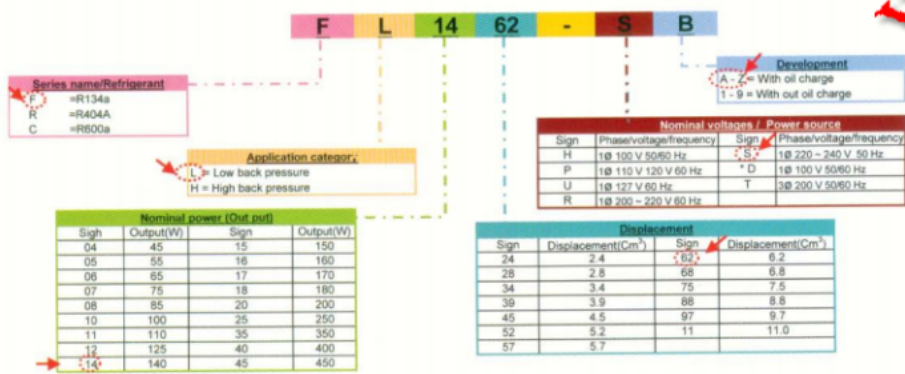

Detail of Label

Private Picture Copyright: WWW.MBSM.PRO

Mbsm_dot_pro_private_PDF_Hitachi-catalogueTélécharger
Mbsm_dot_pro_private_PDF_FL1675Télécharger