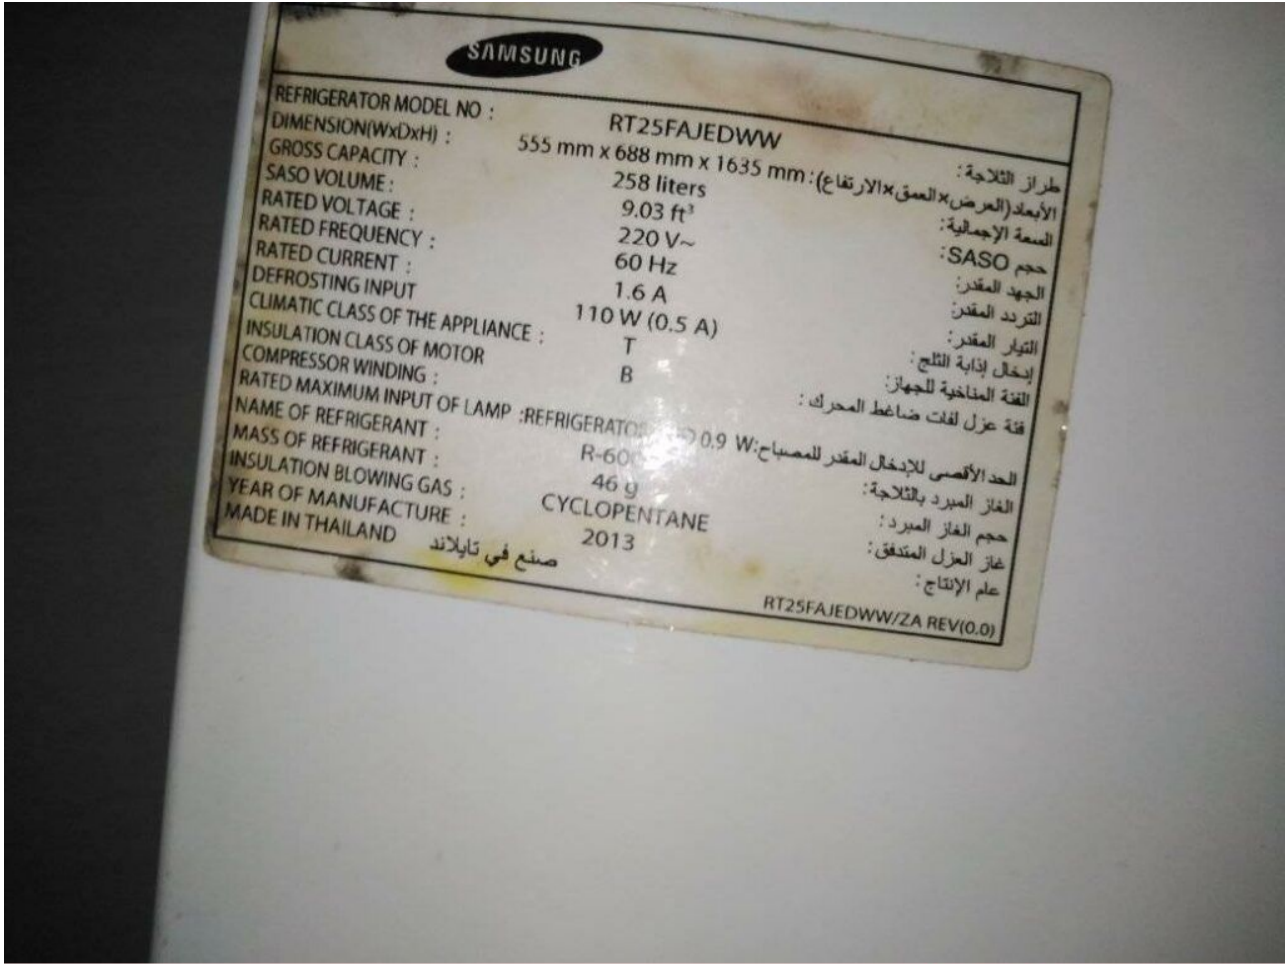

Private Picture Copyright : WWW.MBSM.PRO

Mbsm.pro, Refrigerator, RT25fajedww, 250 L, no frost, inverter, Compressor, BDC, 1/6 hp, lbp, R600a, 46g, 220v

Mbsm.pro, Compressor, NL6.1FT, SECOP, 105G6620, DANFOSS, 1/6 hp, Lbp

Category: compressor

written by www.mbsm.pro | 27 November 2022