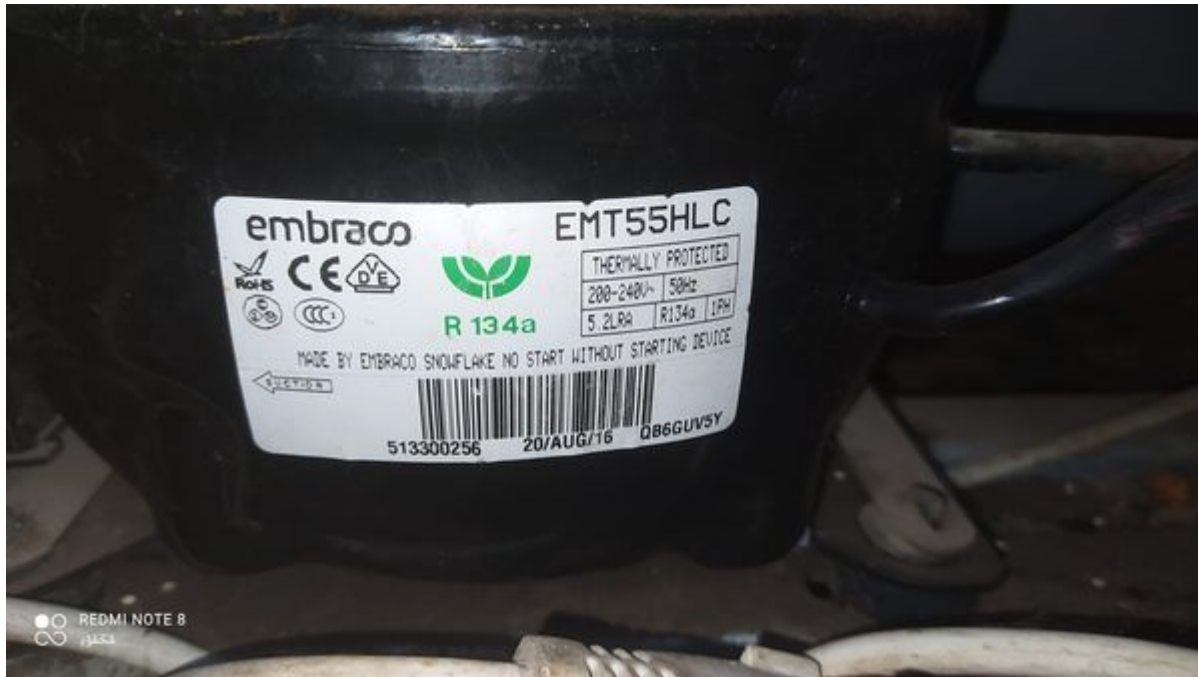

Mbsm.pro, Compressor, Refrigerant, 1/5 hp, R134a, EMT55HLR, 220-240V 50Hz, 1PH, Embraco

Mbsm.pro, White Whale, Thailand, 365 L, WRF-404HT, TWH White, SLS Silver, PWH White, 1.4 A, 187 W, r134 a, 105 g, Compressor, Hitachi, FL1257-sr, 1/5 hp

Category: Refrigerator

written by www.mbsm.pro | 7 October 2023