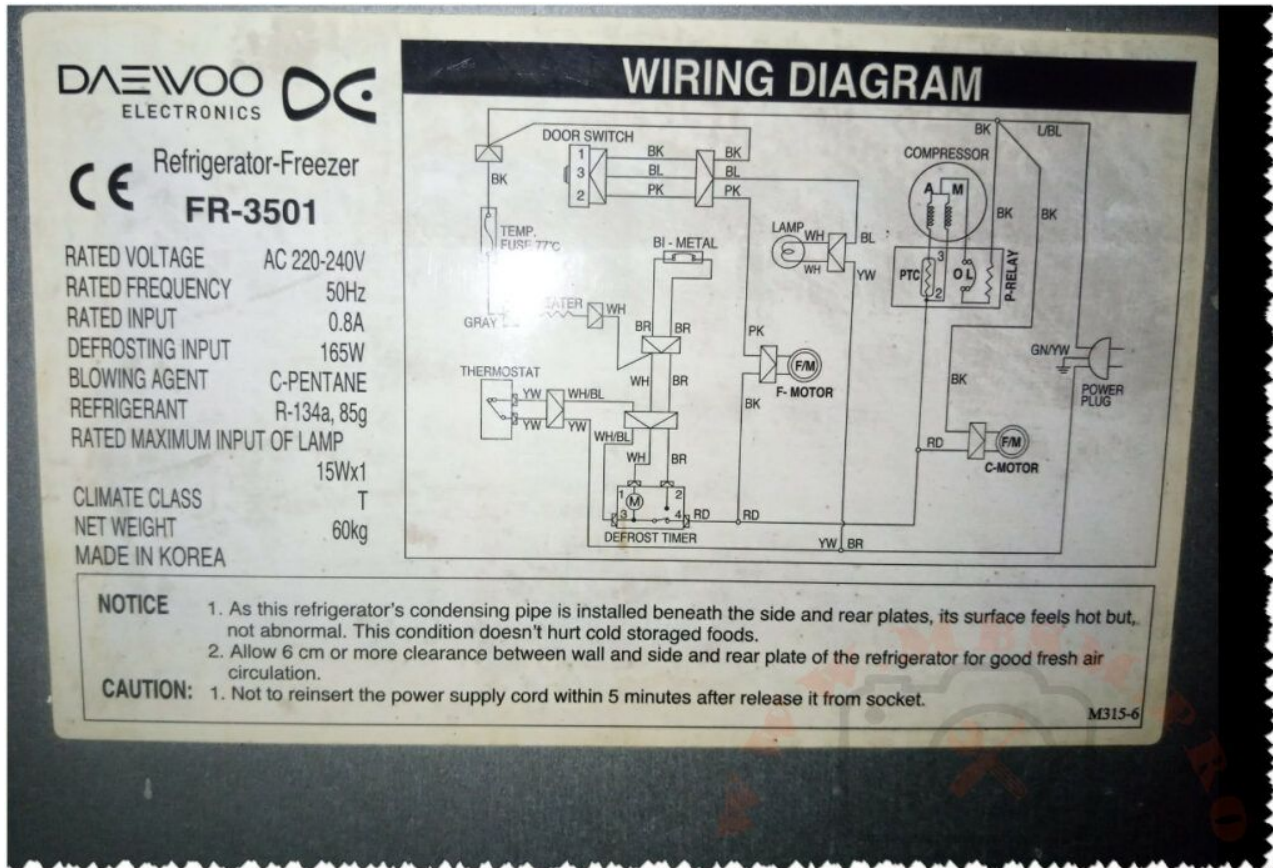

Mbsm.pro, DAEWOO, Refrigerator-Freezer, 350 l, FR-3501, AC 220-240V, 0.8 a, 165 w, compressor, 1/5 hp, R-134a, 85g, HSL25YE-5, lbp, R-134a, 85g

Category: compressor, Freezer, Refrigerator
written by www.mbsm.pro | 29 January 2024