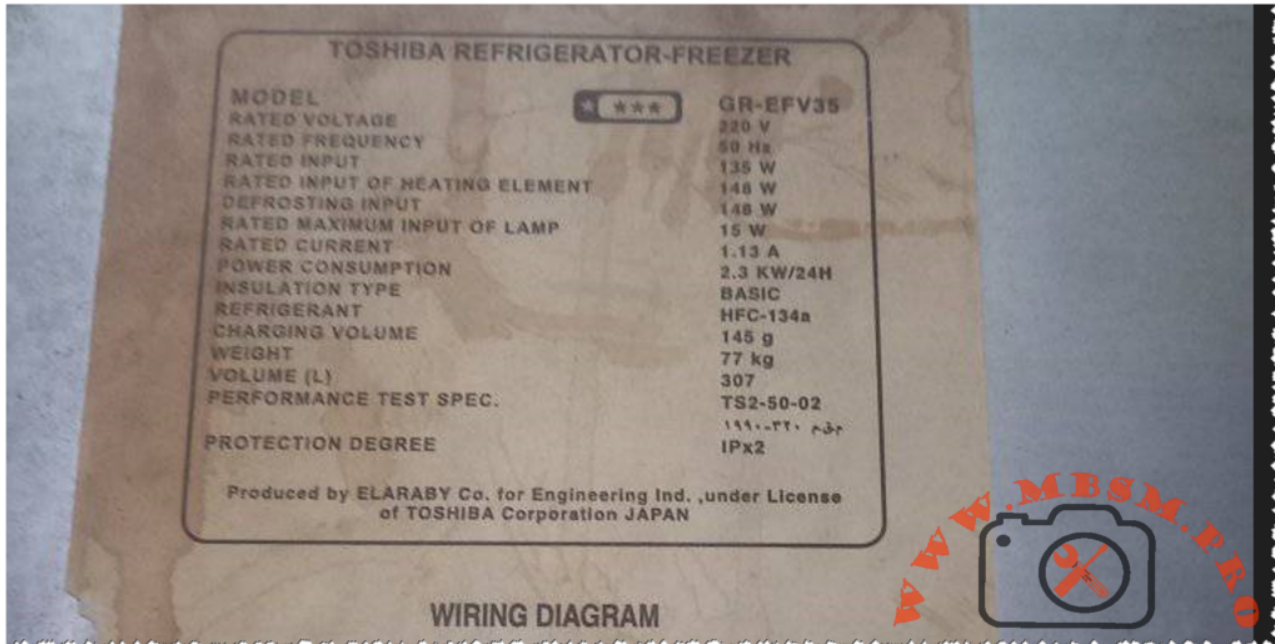

---

Mbsm.pro, TOSHIBA, REFRIGERATOR,  
FREEZER, GR-EFV35, 12 feet, 3 D00R,

307 L, compressor, 1/5 hp, 140 w, lbp, r134a, 145 g

Category: Refrigerator

written by www.mbsm.pro | 15 March 2024

Mbsm.pro, TOSHIBA, REFRIGERATOR, FREEZER, GR-EFV35, 12 feet, 3 D00R, 307 L, compressor, 1/5 hp, 140 w, lbp, r134a, 145 g