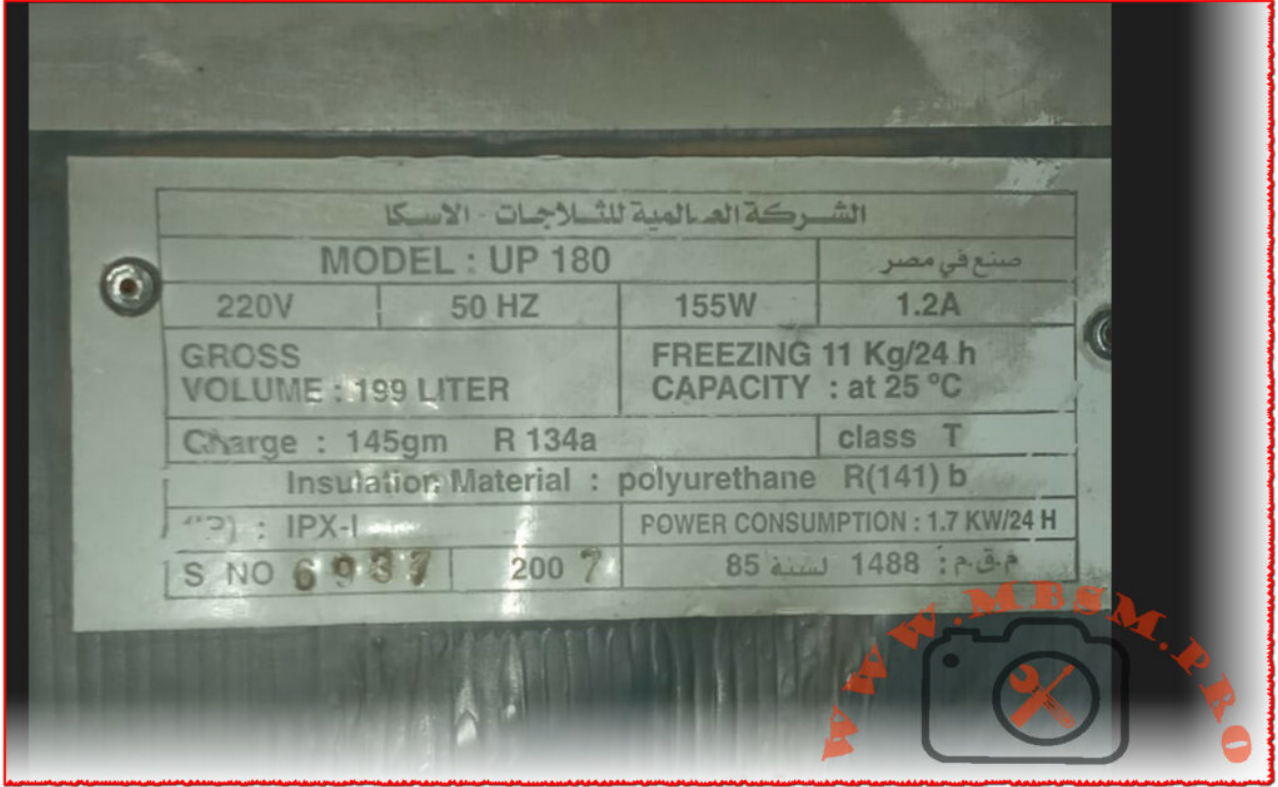

Mbsm.pro, Refrigerator, UP 180, UP180, 155 w, 199 L, r134a, 145 g, Compressor, HSL19JE-5, 1/5 hp, lbp, DAEW00

Mbsm.pro, compressor, HUAYI, S90CL, 1/5 hp, r600a, lbp, 155 w, 9 cm³

Category: compressor

written by www.mbsm.pro | 15 March 2024